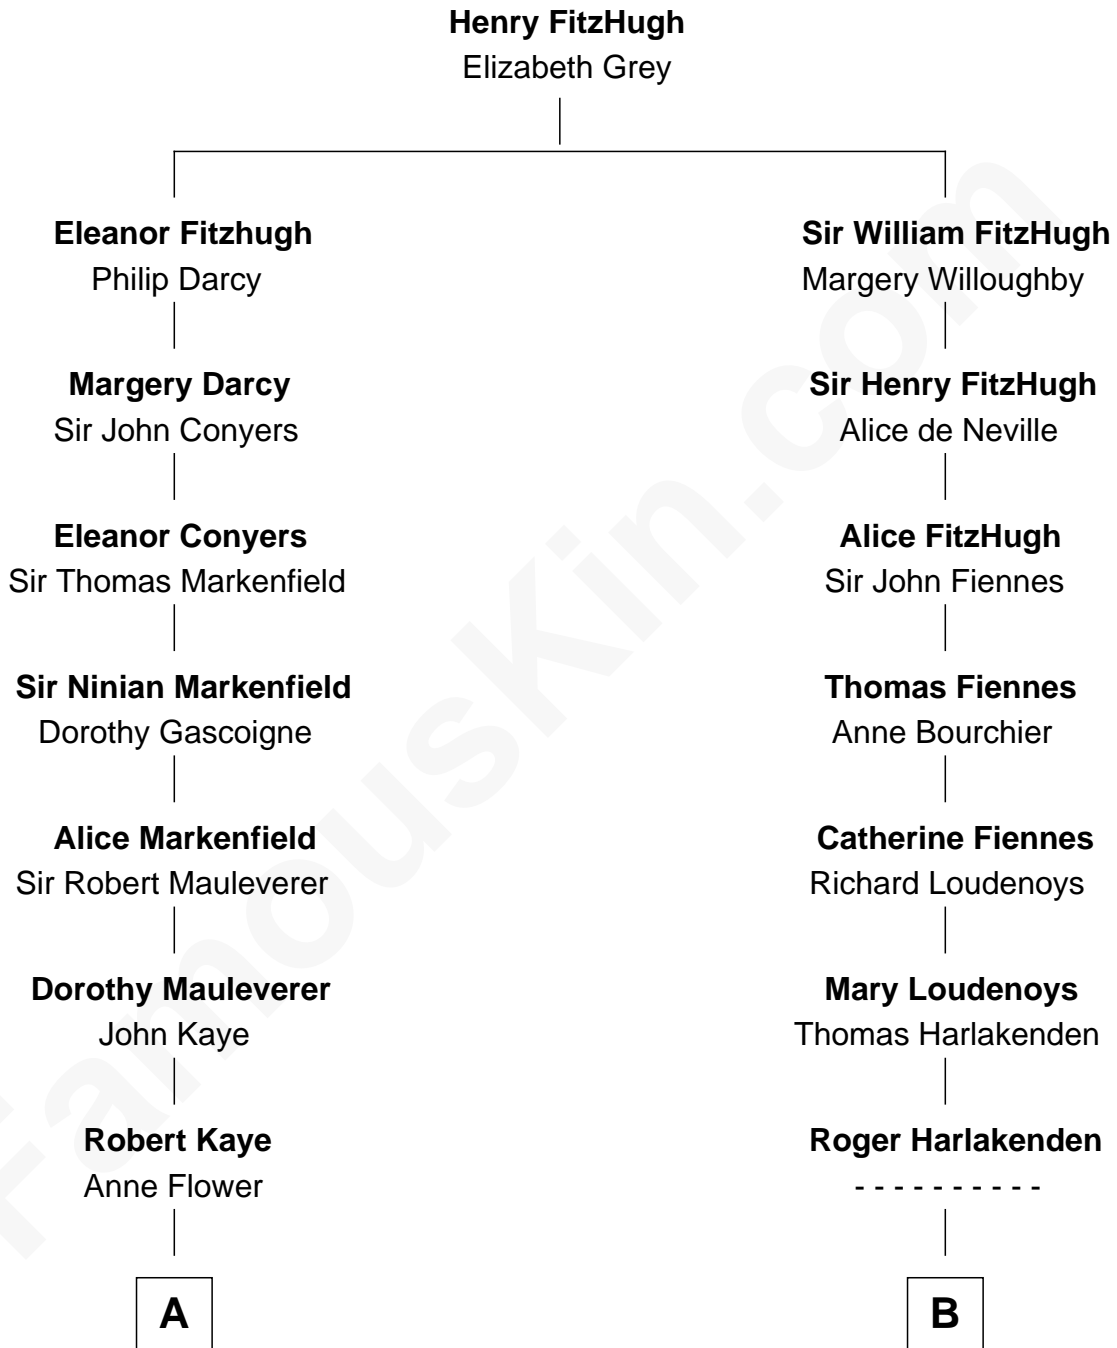

FamousKin.com

Relationship Chart of

Horace Gray

U.S. Supreme Court Justice

15th cousin 2 times removed of

Frank Lloyd Wright
American Architect

A

Grace Kaye
Richard Saltonstall