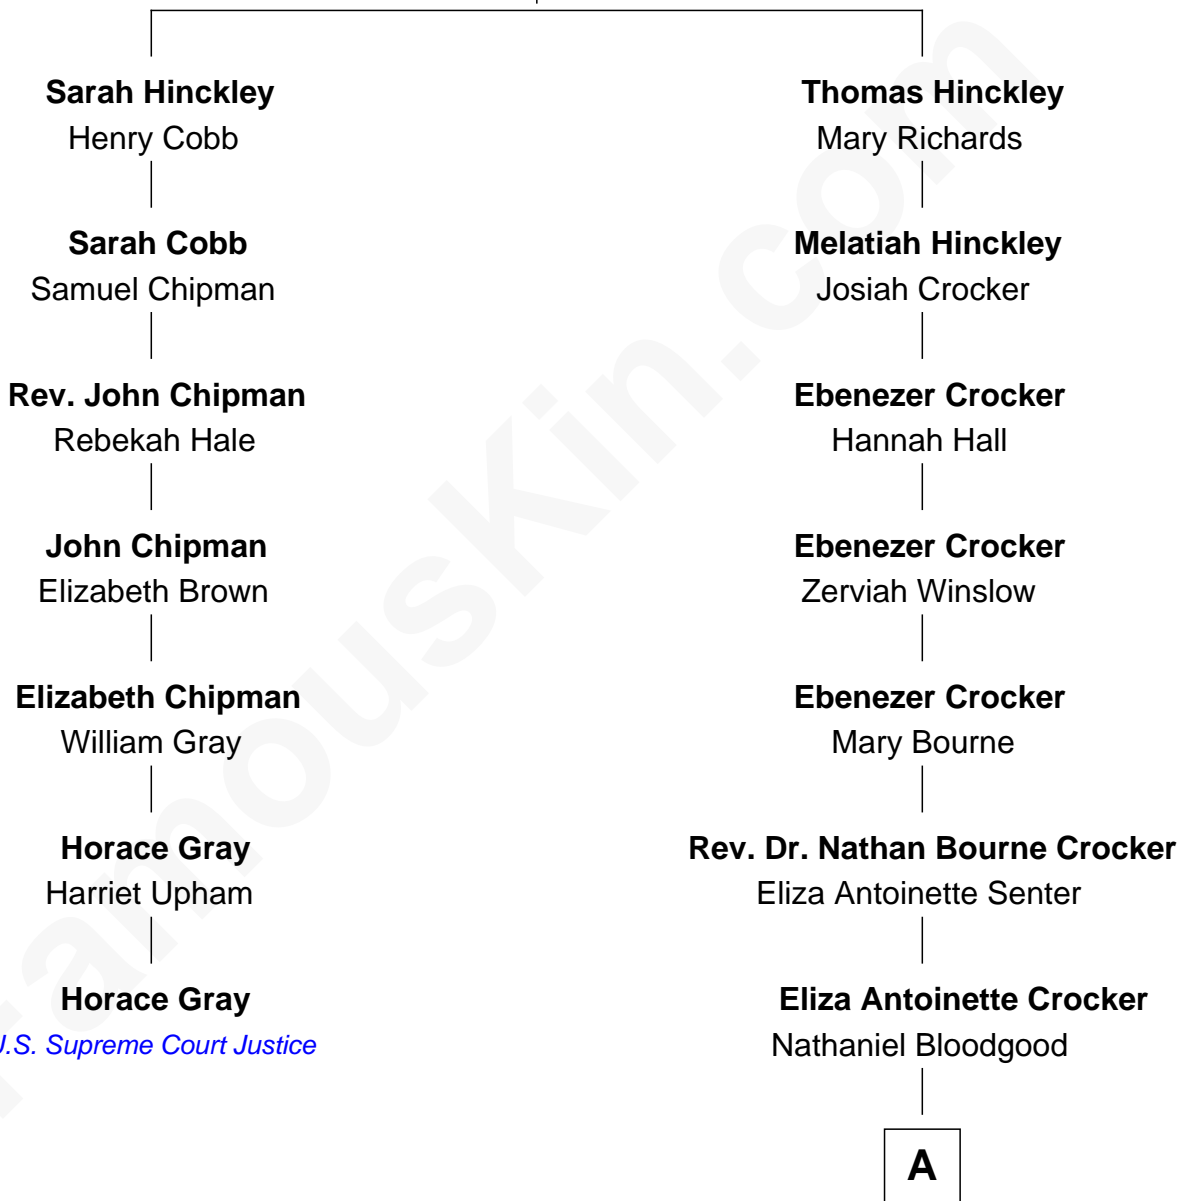

# FamousKin.com Relationship Chart of

**Horace Gray**

*U.S. Supreme Court Justice*

6th cousin 5 times removed of

**Kyra Sedgwick**

*TV and Movie Actress*

**Samuel Hinckley**

Sarah Soole

**A**

**Helen Bloodgood**

Francis Peabody

**Fannie Peabody**

Rev. Dr. Endicott Peabody

**Helen Peabody**

Robert Minturn Sedgwick

**Henry Dwight Sedgwick**

Patricia Ann Rosenwald

**Kyra Sedgwick**

*TV and Movie Actress*