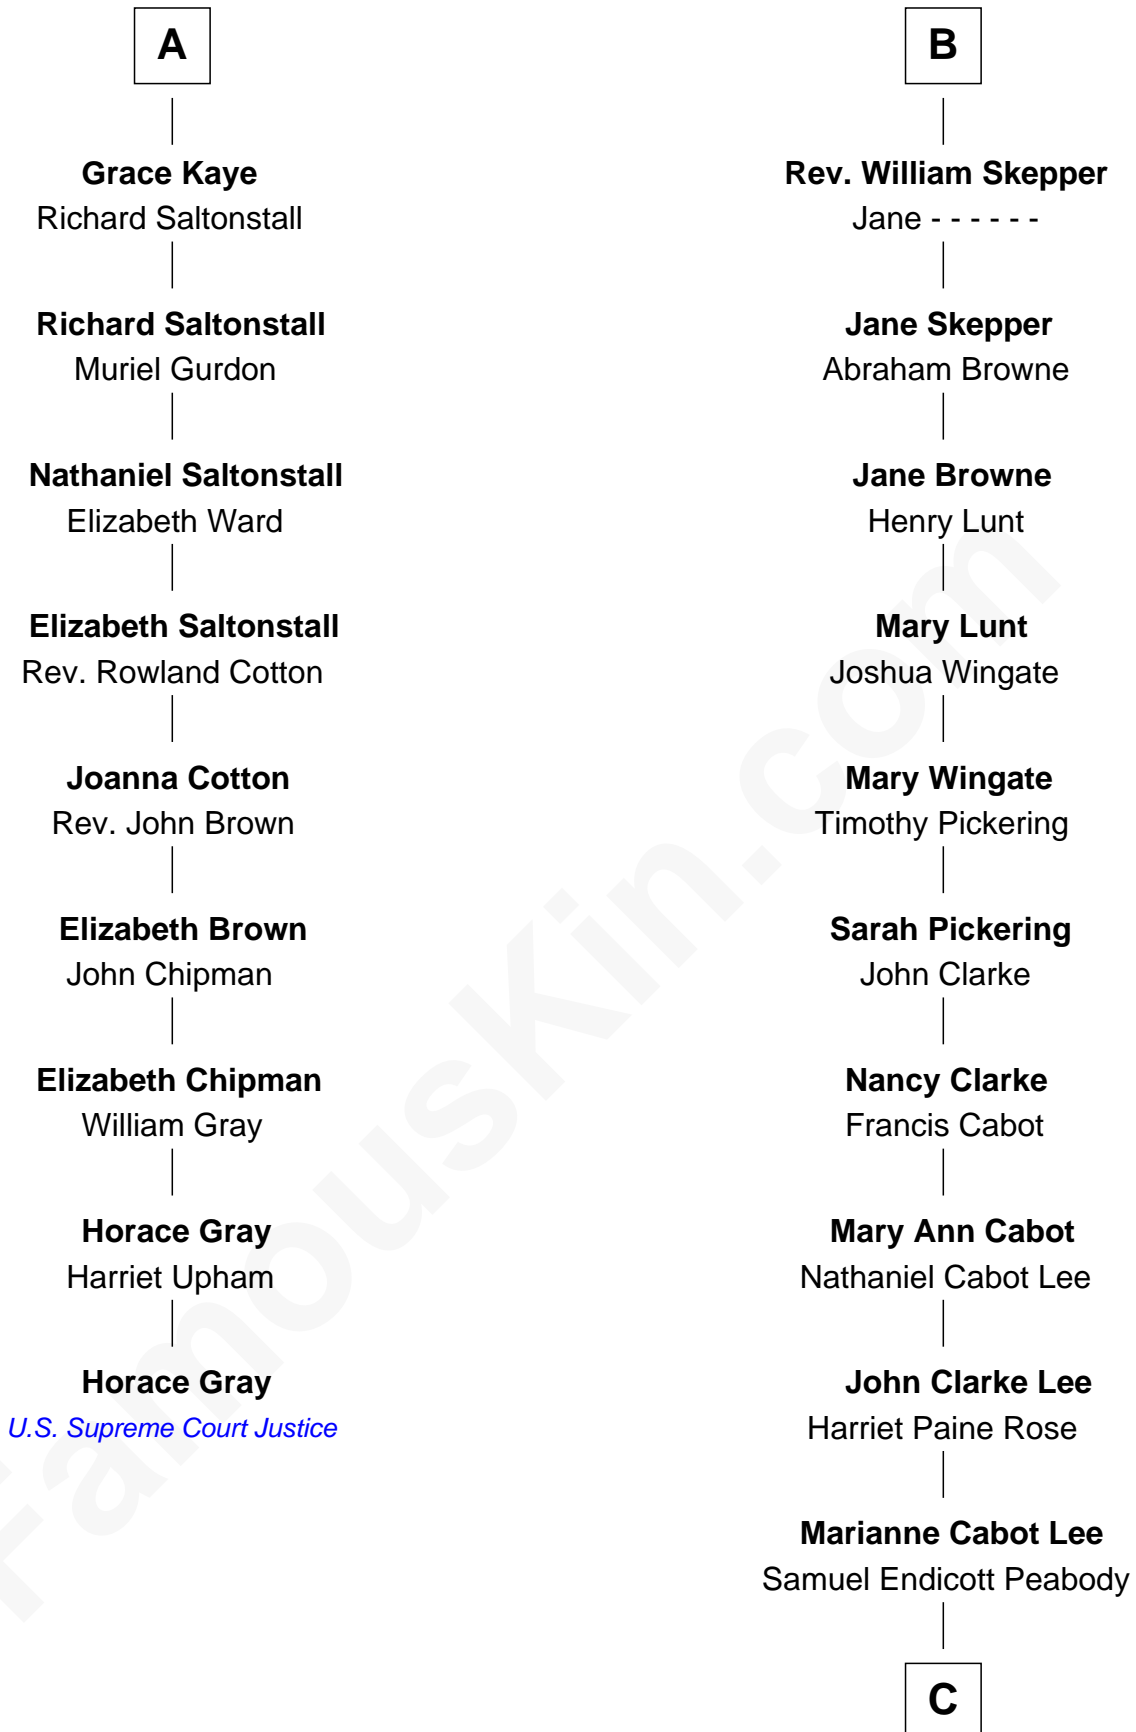

FamousKin.com

Relationship Chart of

Horace Gray

U.S. Supreme Court Justice

15th cousin 5 times removed of

Kyra Sedgwick

TV and Movie Actress

C

Rev. Dr. Endicott Peabody

Fannie Peabody

Helen Peabody

Robert Minturn Sedgwick

Henry Dwight Sedgwick

Patricia Ann Rosenwald

Kyra Sedgwick

TV and Movie Actress