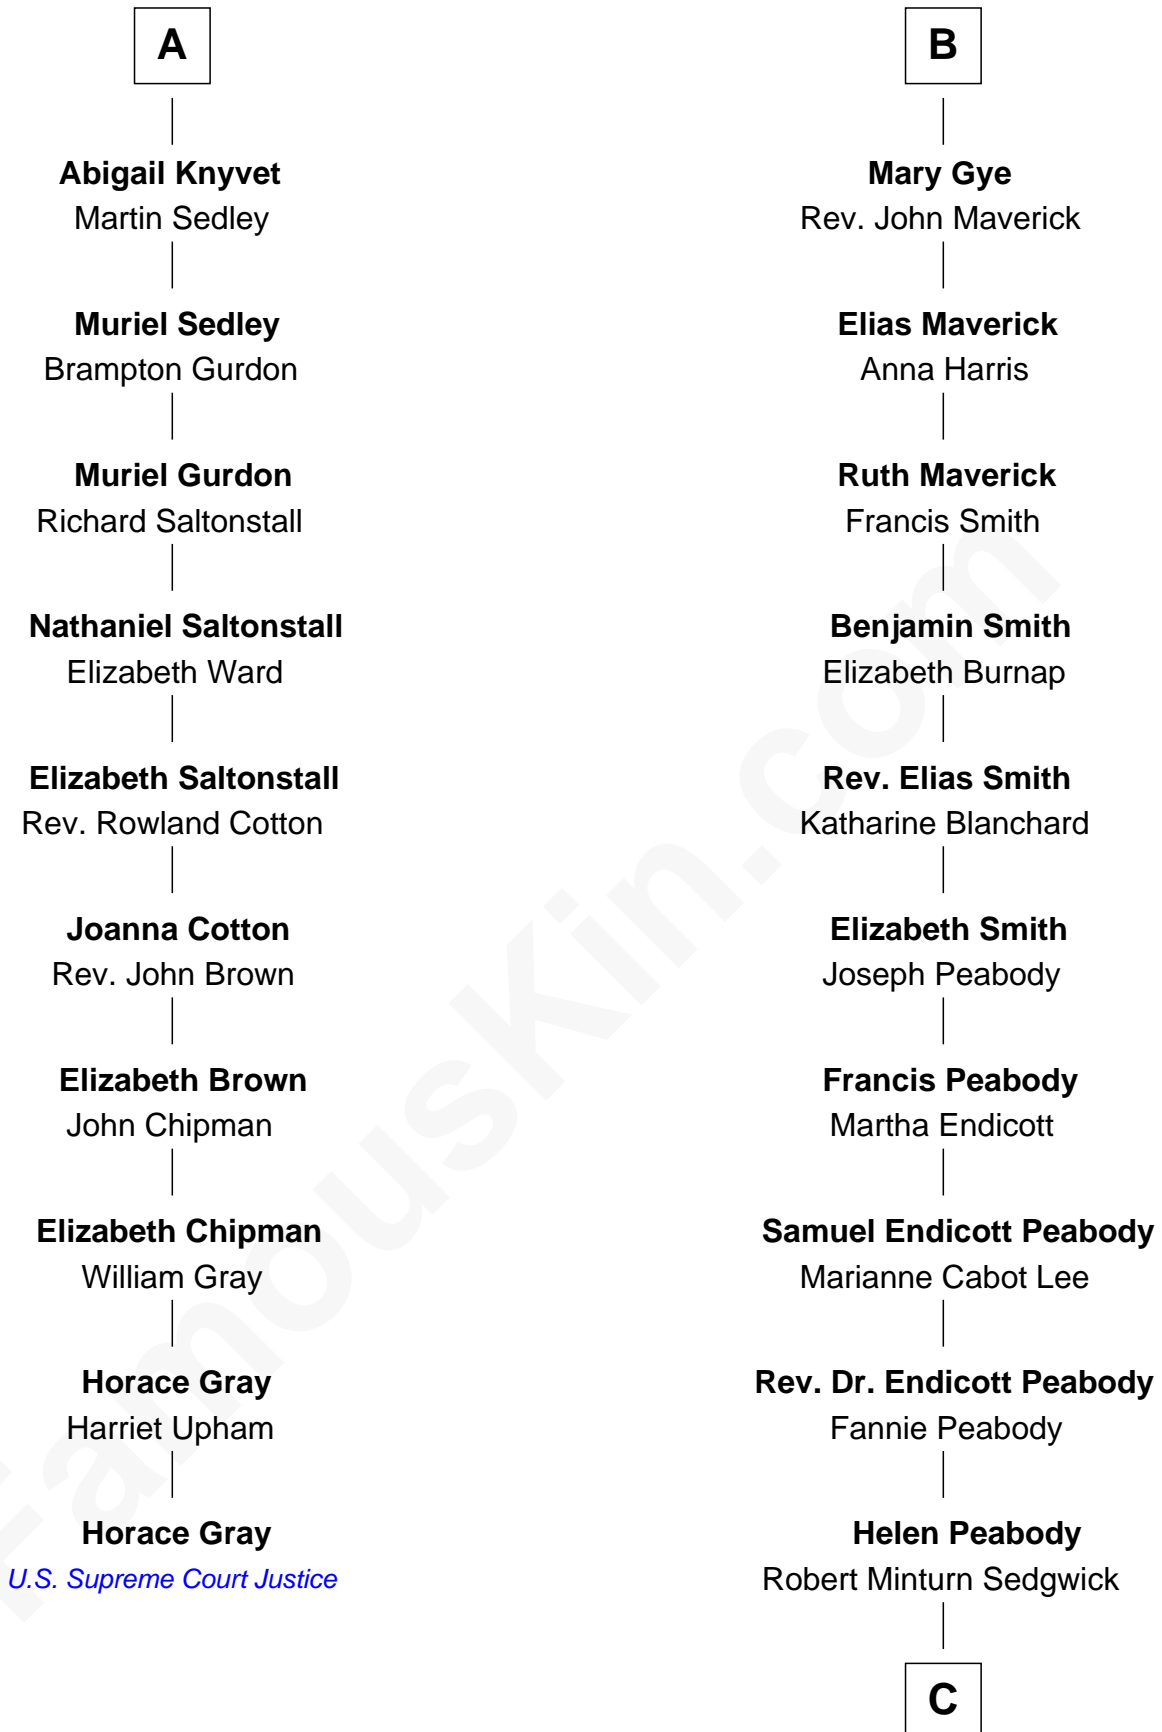

FamousKin.com

Relationship Chart of

Horace Gray

U.S. Supreme Court Justice

16th cousin 2 times removed of

Kyra Sedgwick

TV and Movie Actress

C

Henry Dwight Sedgwick

Patricia Ann Rosenwald

Kyra Sedgwick

TV and Movie Actress

FamousKin.com