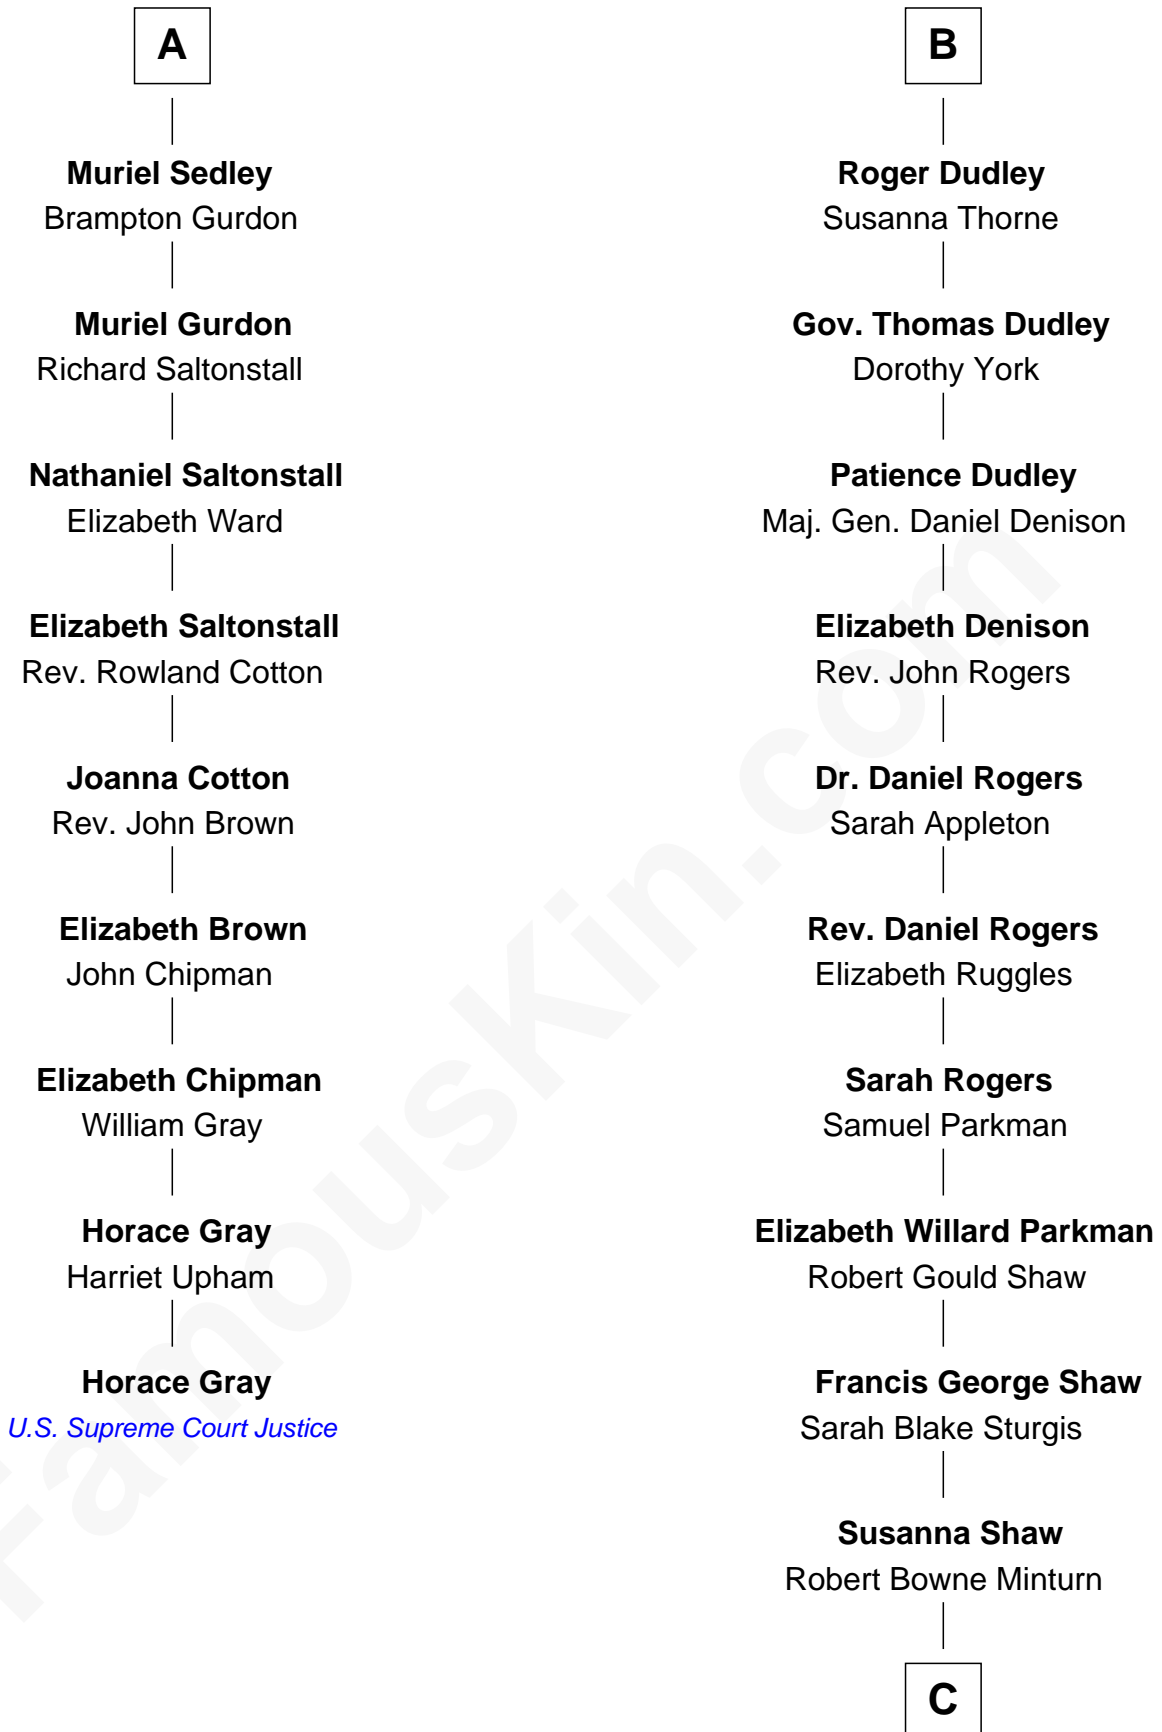

FamousKin.com

Relationship Chart of

Horace Gray

U.S. Supreme Court Justice

15th cousin 5 times removed of

Kyra Sedgwick

TV and Movie Actress

C

—
Sarah May Minturn
Henry Dwight Sedgwick

—
Robert Minturn Sedgwick
Helen Peabody

—
Henry Dwight Sedgwick
Patricia Ann Rosenwald

—
Kyra Sedgwick
TV and Movie Actress