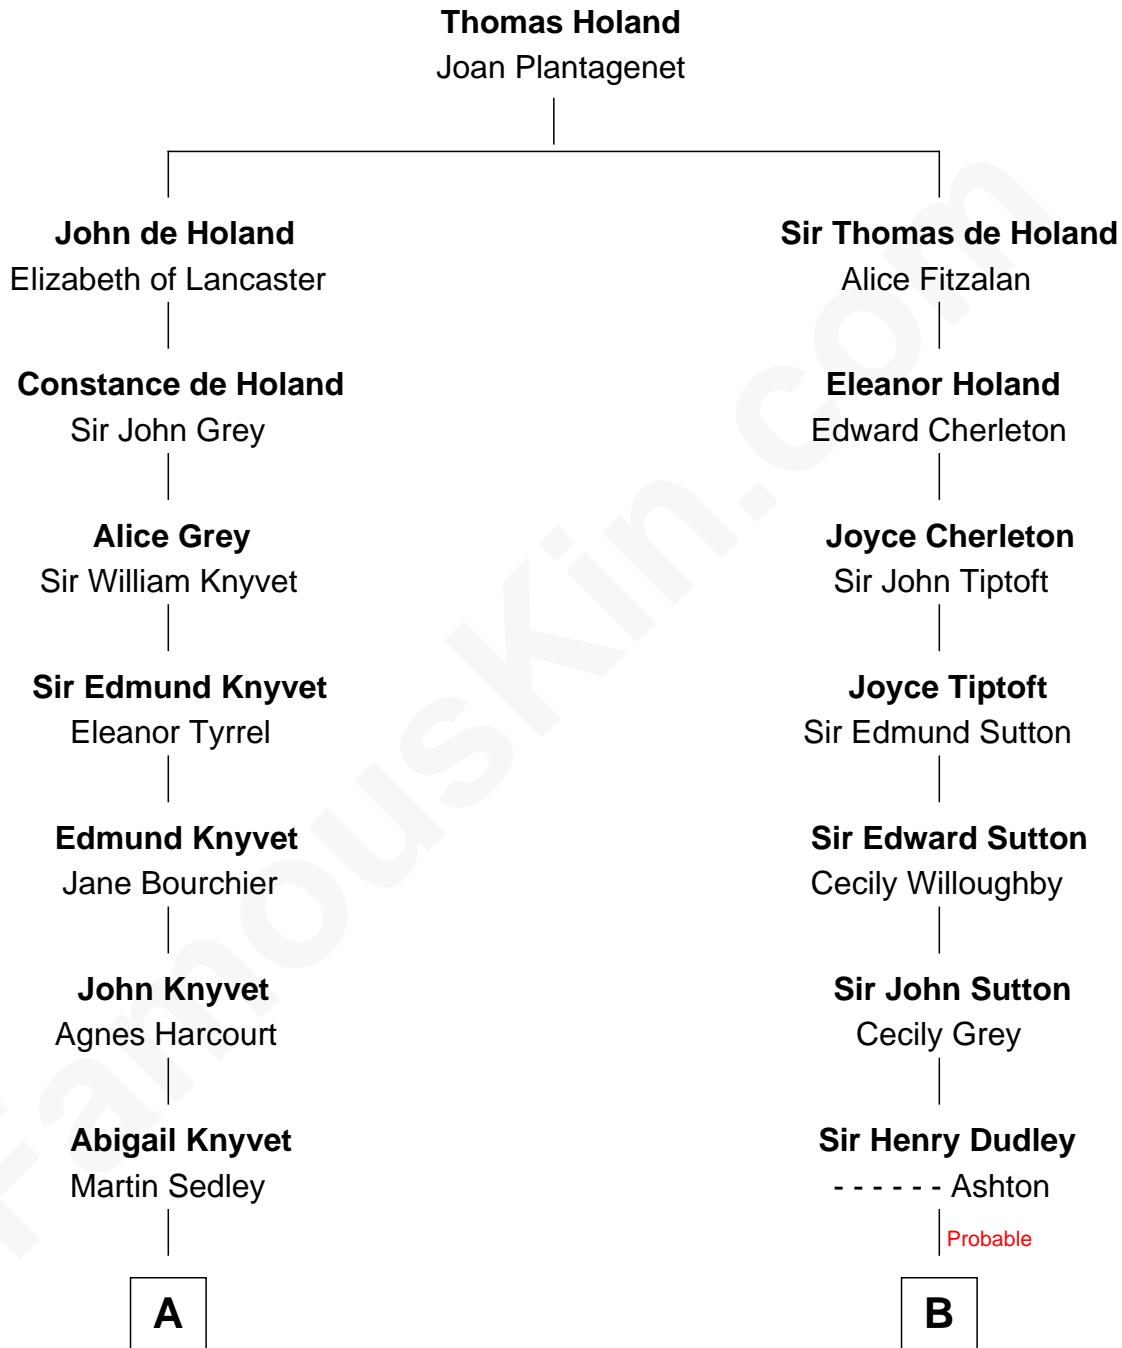

FamousKin.com

Relationship Chart of

Horace Gray

U.S. Supreme Court Justice

15th cousin 5 times removed of

Kyra Sedgwick

TV and Movie Actress

C

—
Sarah May Minturn
Henry Dwight Sedgwick

—
Robert Minturn Sedgwick
Helen Peabody

—
Henry Dwight Sedgwick
Patricia Ann Rosenwald

—
Kyra Sedgwick
TV and Movie Actress