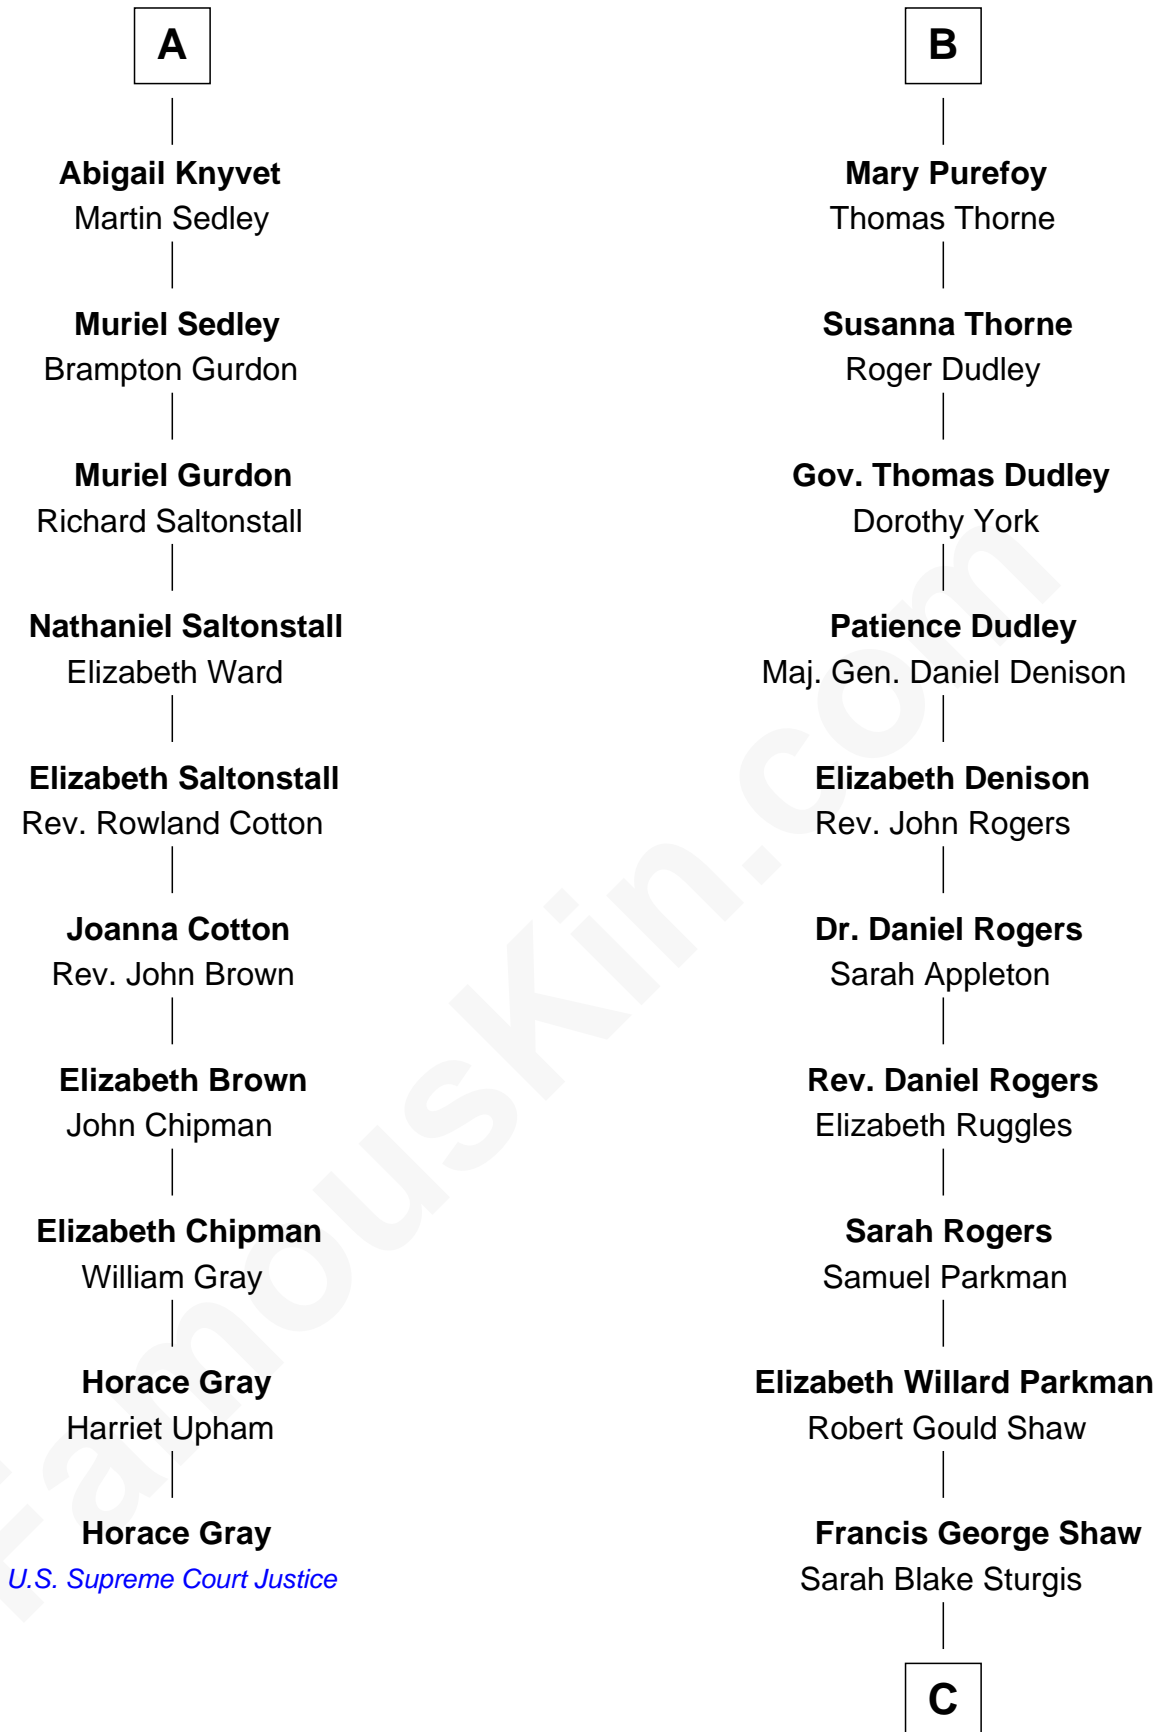

FamousKin.com

Relationship Chart of

Horace Gray

U.S. Supreme Court Justice

16th cousin 5 times removed of

Kyra Sedgwick

TV and Movie Actress

Sir John Howard

Alice de Bois

Sir Robert Howard

Margaret de Scales

Sir John Howard

Alice Tendring

Sir Robert Howard

Margaret Mowbray

Sir John Howard

Isabel Brome

John Denton

Alice Denton

Nicholas Purefoy

Edward Purefoy

Anne Fettiplace

B

C

—
Susanna Shaw

Robert Bowne Minturn

—
Sarah May Minturn

Henry Dwight Sedgwick

—
Robert Minturn Sedgwick

Helen Peabody

—
Henry Dwight Sedgwick

Patricia Ann Rosenwald