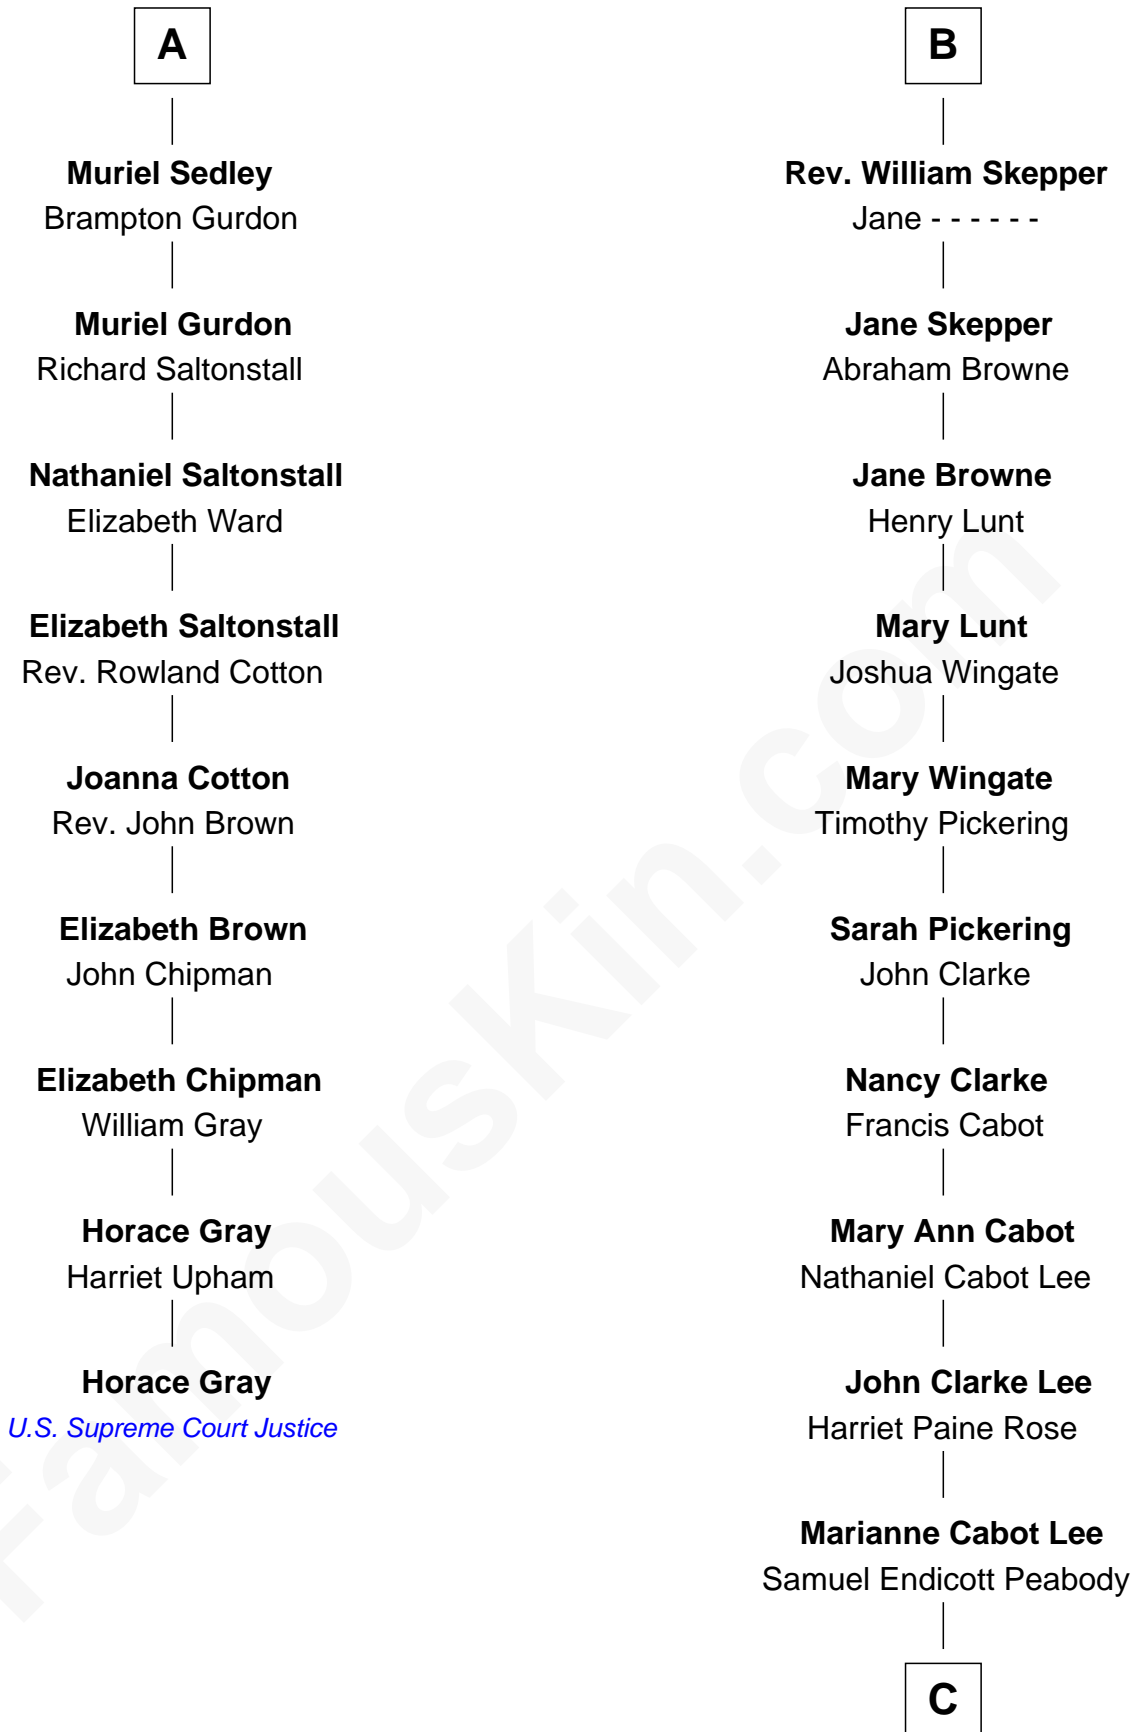

FamousKin.com

Relationship Chart of

Horace Gray

U.S. Supreme Court Justice

15th cousin 5 times removed of

Kyra Sedgwick

TV and Movie Actress

C

Rev. Dr. Endicott Peabody

Fannie Peabody

Helen Peabody

Robert Minturn Sedgwick

Henry Dwight Sedgwick

Patricia Ann Rosenwald

Kyra Sedgwick

TV and Movie Actress