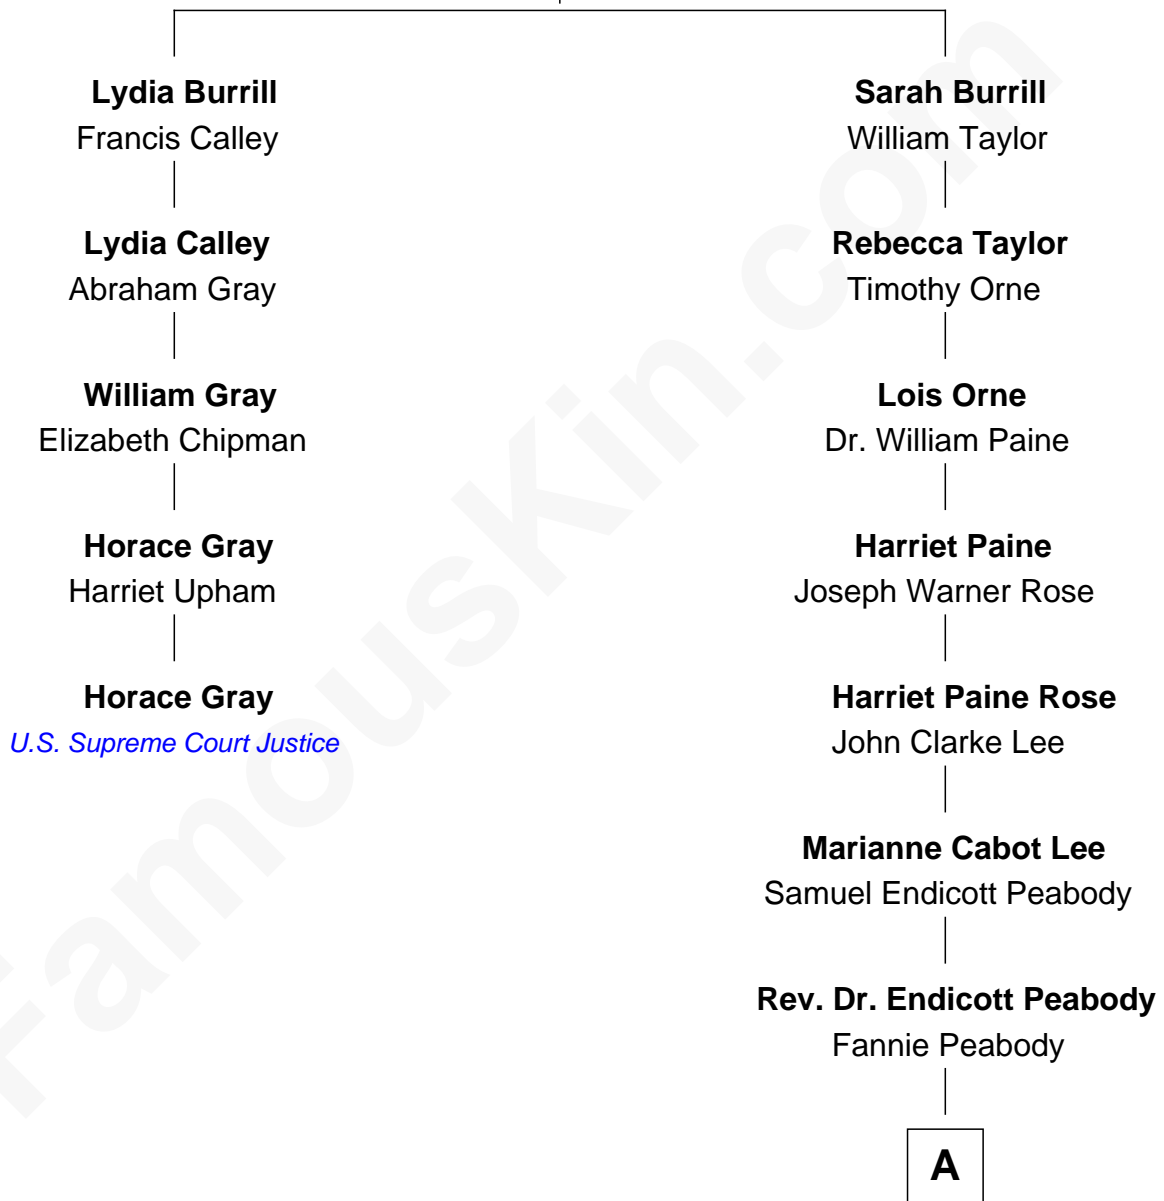

FamousKin.com Relationship Chart of

Horace Gray

U.S. Supreme Court Justice

4th cousin 5 times removed of

Kyra Sedgwick

TV and Movie Actress

Samuel Burrill

Margaret Ruck

A

Helen Peabody

Robert Minturn Sedgwick

Henry Dwight Sedgwick

Patricia Ann Rosenwald

Kyra Sedgwick

TV and Movie Actress

FamousKin.com