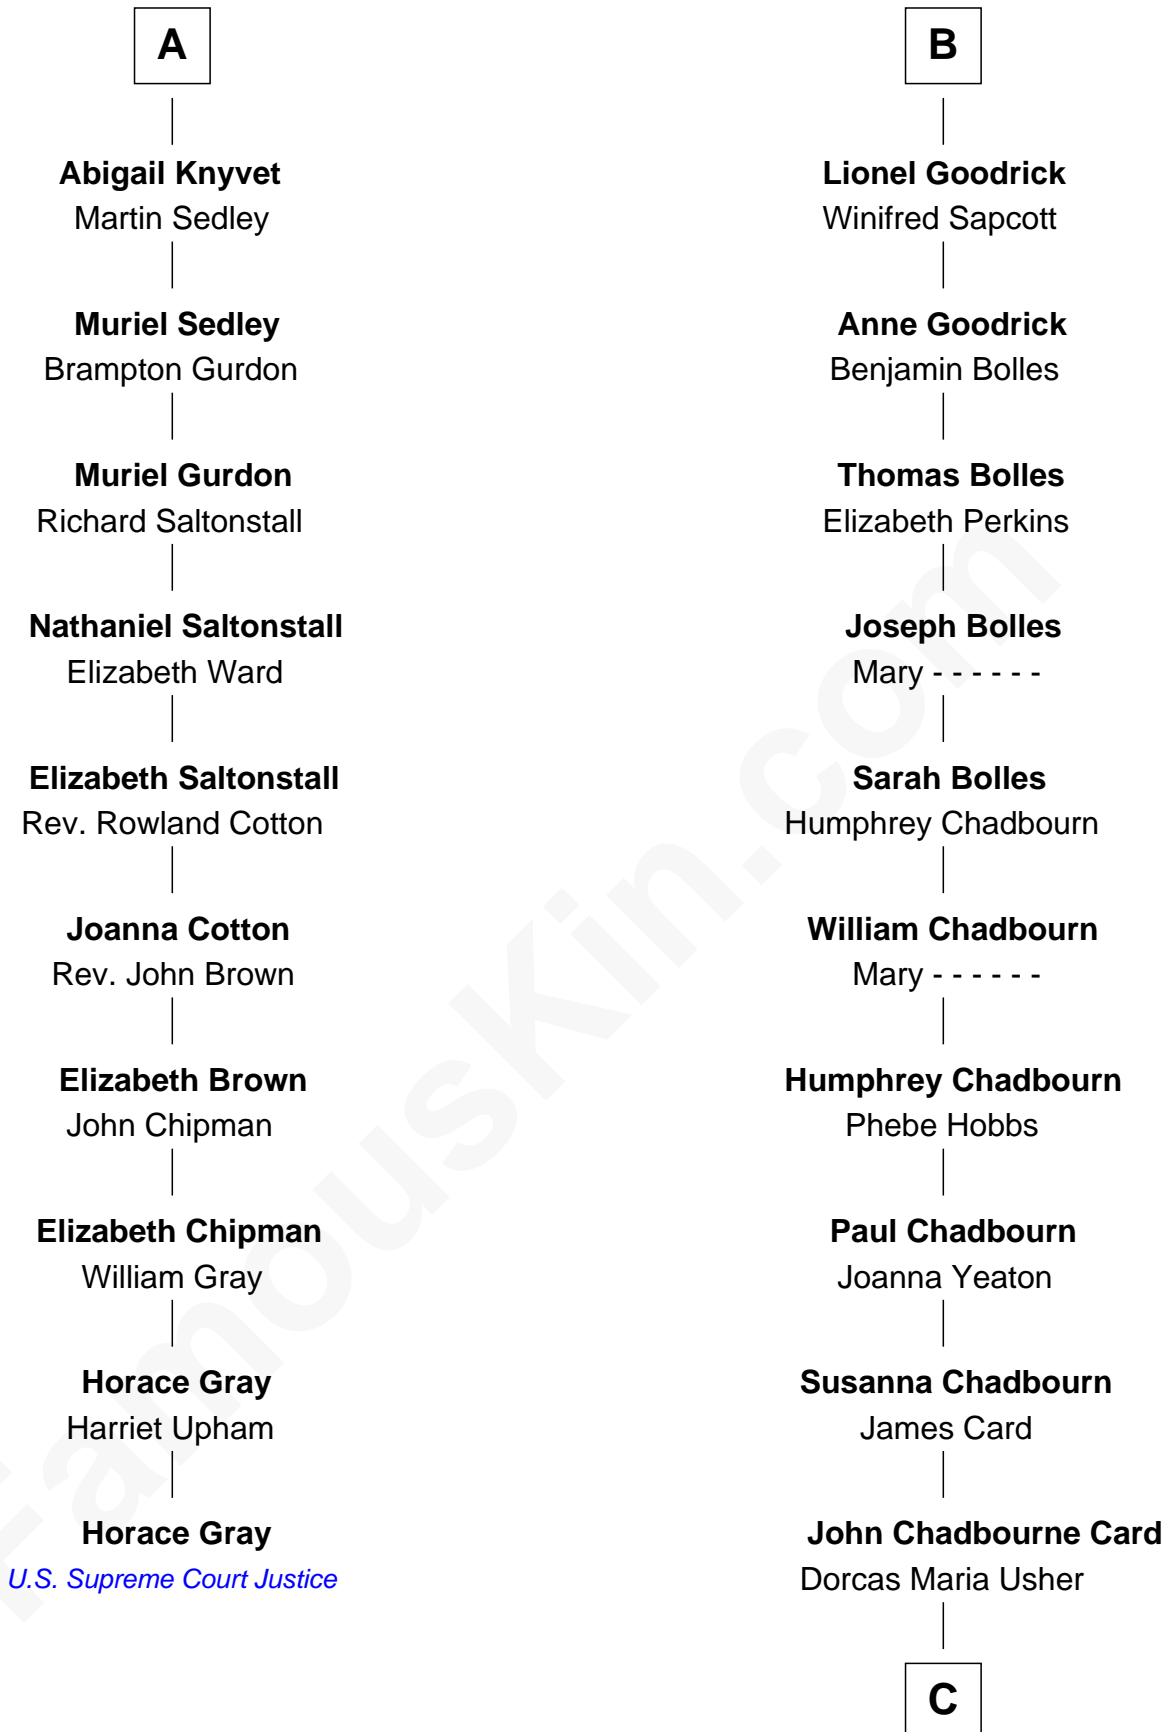

FamousKin.com

Relationship Chart of

Horace Gray

U.S. Supreme Court Justice

16th cousin 4 times removed of

Andrew Card

21st White House Chief of Staff

C

John Henry Card

Ella Ida Hill

John Henry Card

Elizabeth French Platts

Andrew Hill Card

Joyce Ann Whitaker

Andrew Card

21st White House Chief of Staff