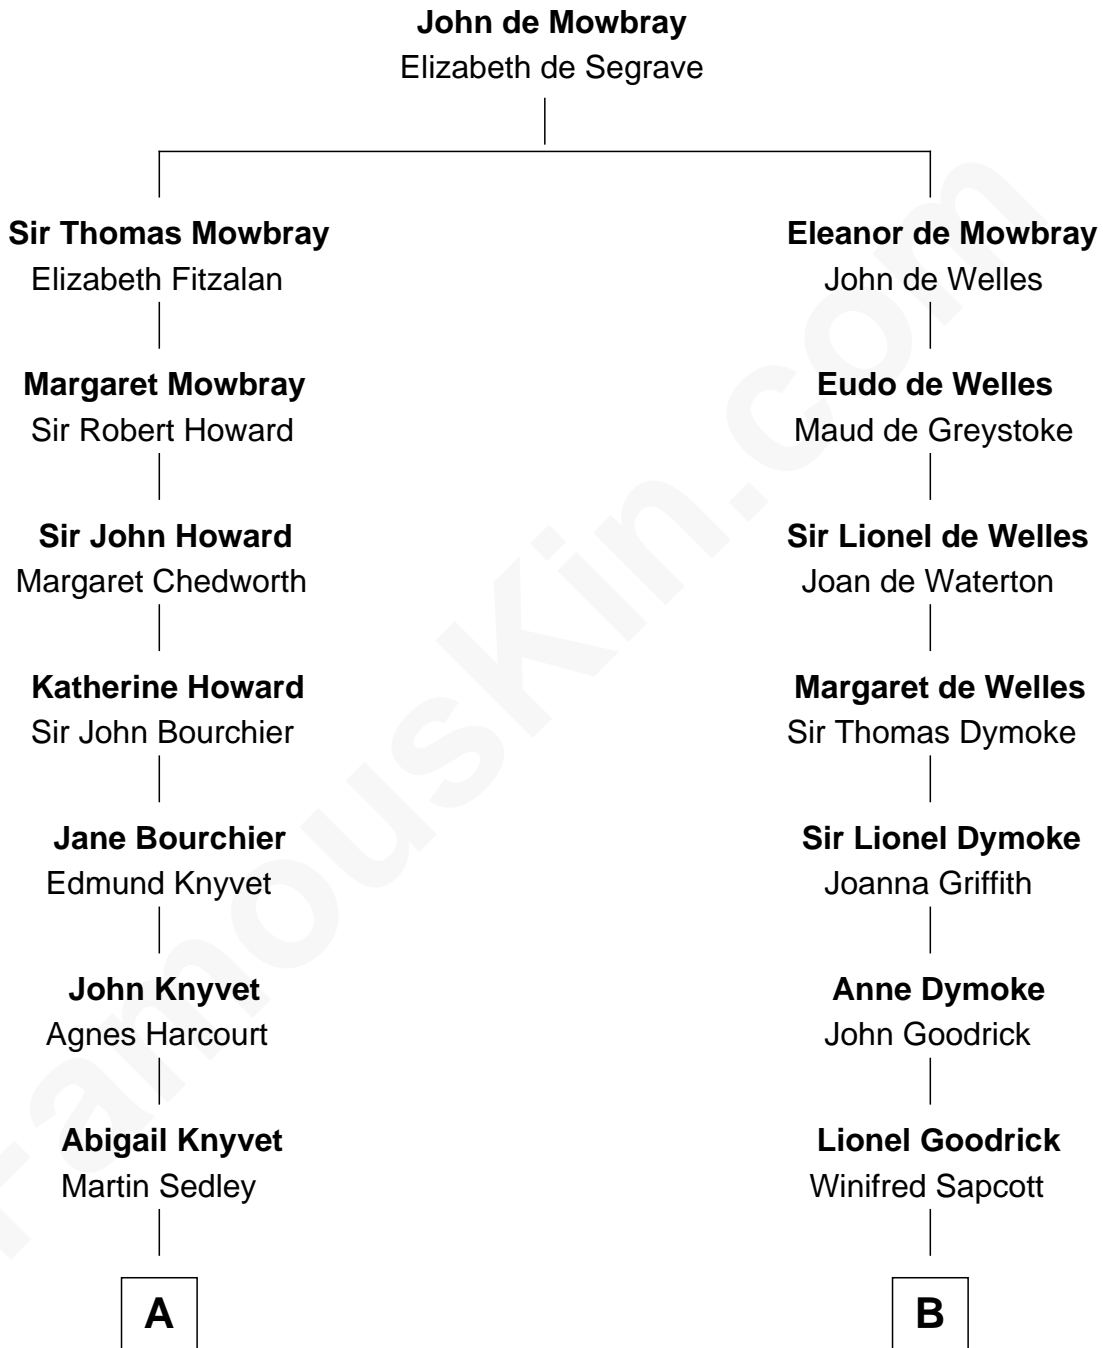

FamousKin.com

Relationship Chart of

Horace Gray

U.S. Supreme Court Justice

15th cousin 4 times removed of

Andrew Card

21st White House Chief of Staff