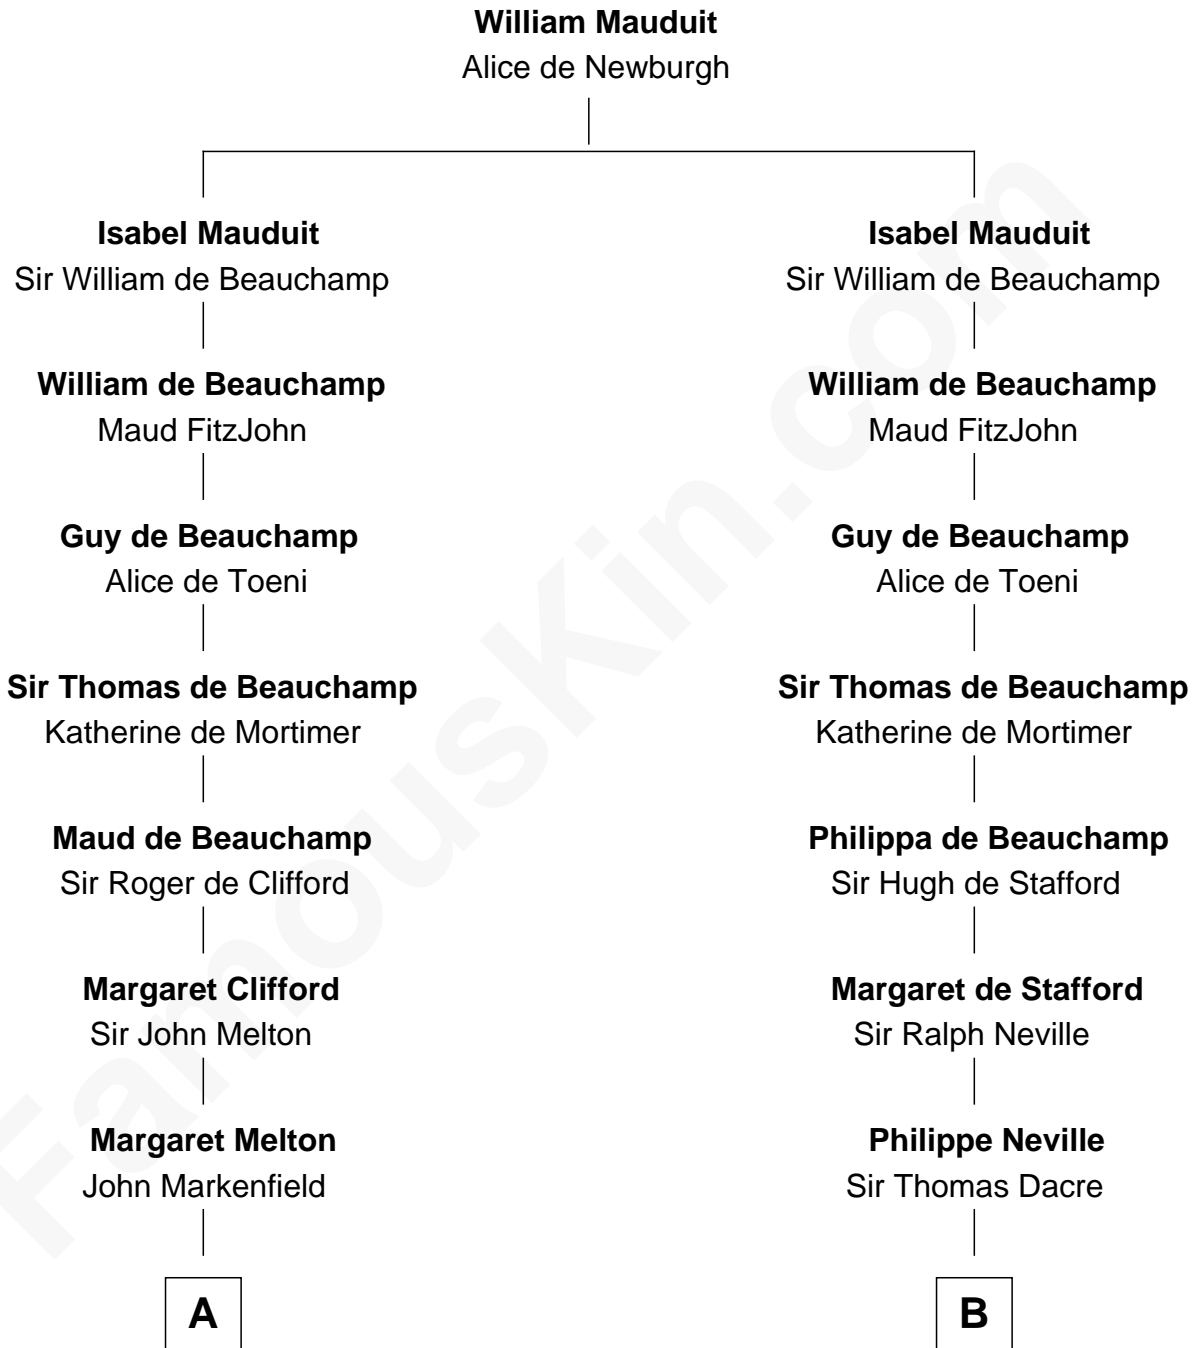

## Relationship Chart of

### Horace Gray

*U.S. Supreme Court Justice*

19th cousin 2 times removed of

### Fletcher Christian

*Leader of the mutiny on the Bounty*

THE "BOUNTY" AT OAHU

**C**

**Joanna Cotton**  
Rev. John Brown

**Elizabeth Brown**  
John Chipman

**Elizabeth Chipman**  
William Gray

**Horace Gray**  
Harriet Upham