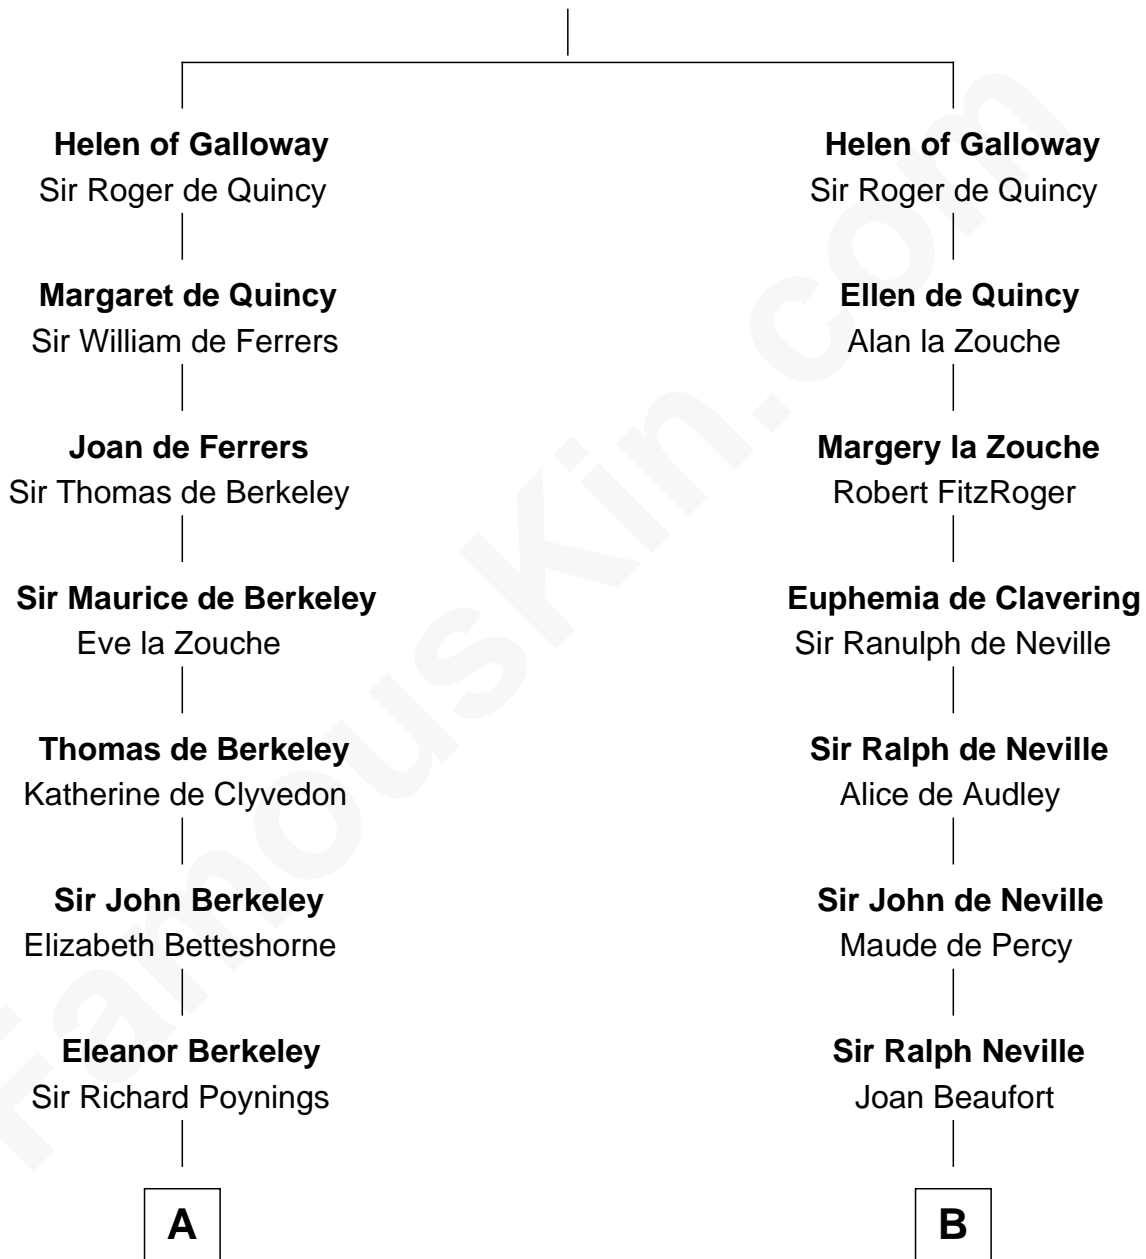

## Relationship Chart of

### Horace Gray

*U.S. Supreme Court Justice*

19th cousin 2 times removed of

### Fletcher Christian

*Leader of the mutiny on the Bounty*

**Alan of Galloway**

Helen de l'Isle

**C**

**Joanna Cotton**  
Rev. John Brown

**Elizabeth Brown**  
John Chipman

**Elizabeth Chipman**  
William Gray