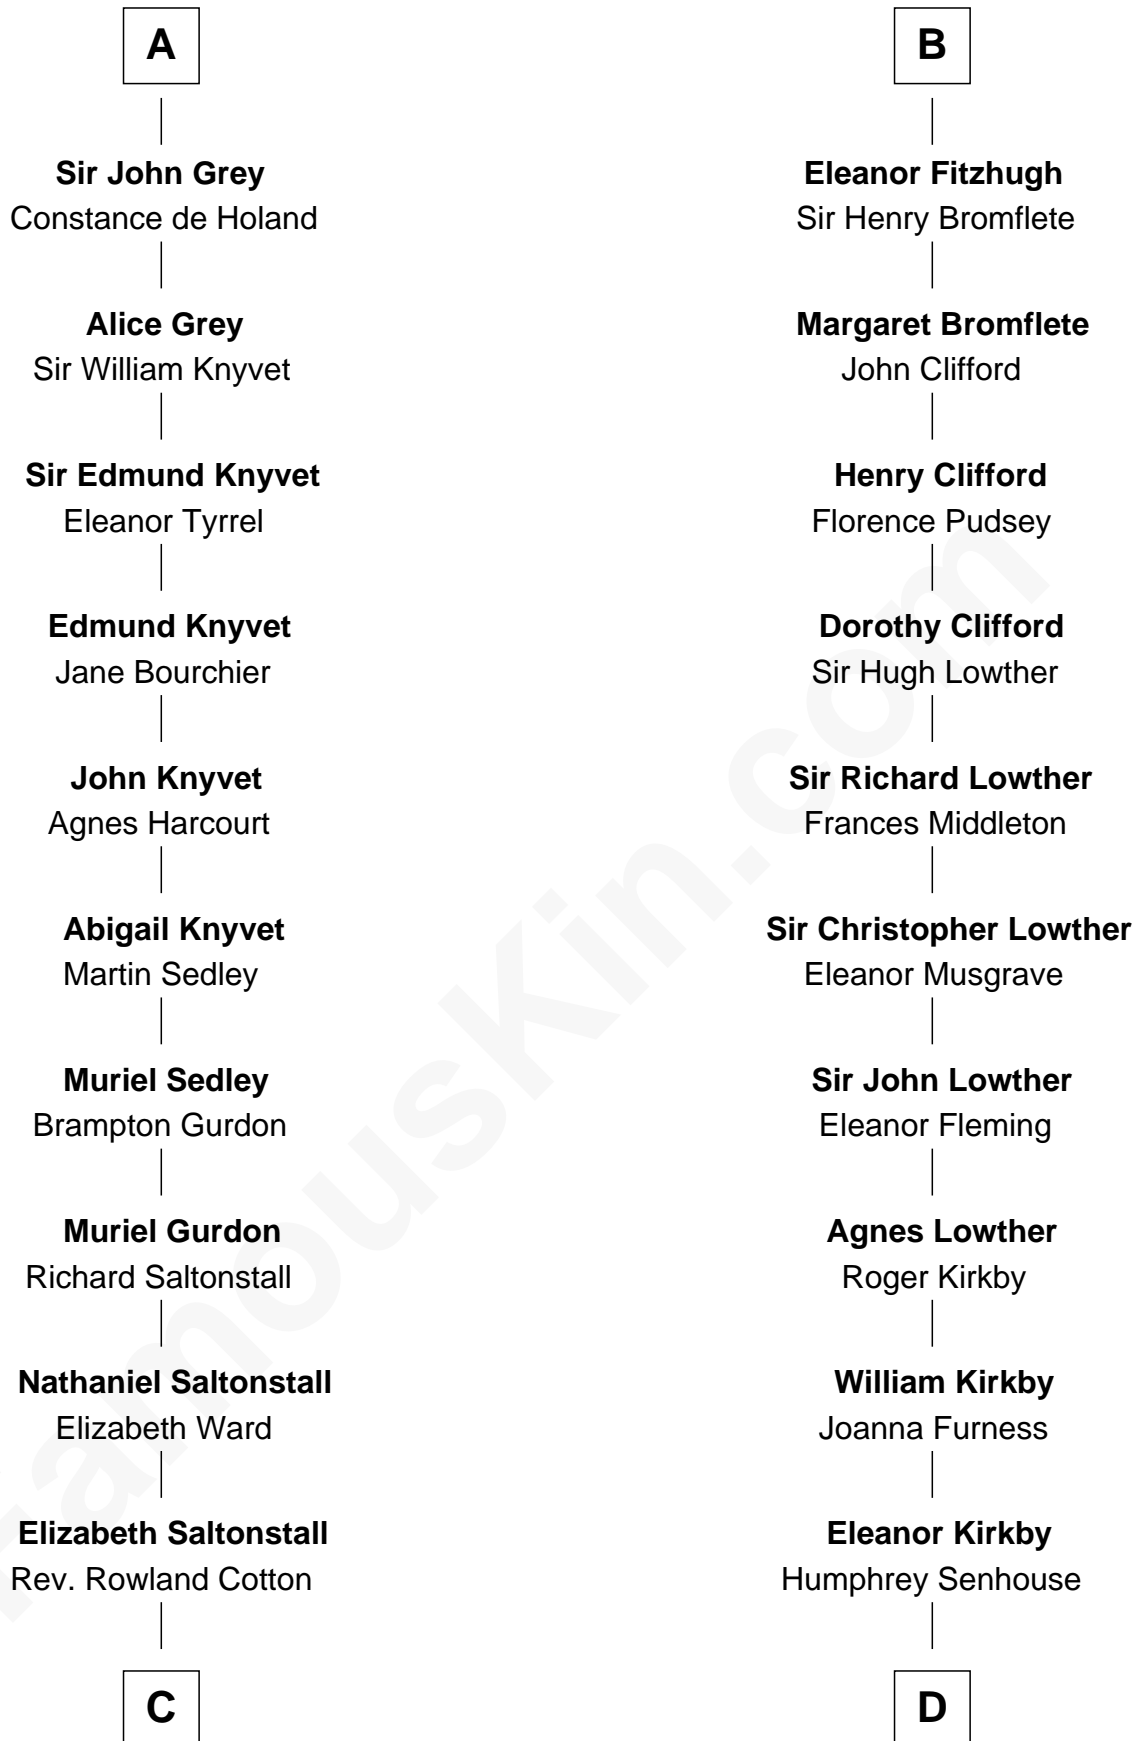

FamousKin.com

Relationship Chart of

Horace Gray

U.S. Supreme Court Justice

19th cousin 2 times removed of

Fletcher Christian

Leader of the mutiny on the Bounty

THE "BOUNTY" AT OAHOO.

Charles Christian
Anne Dixon

Fletcher Christian
Leader of the mutiny on the Bounty