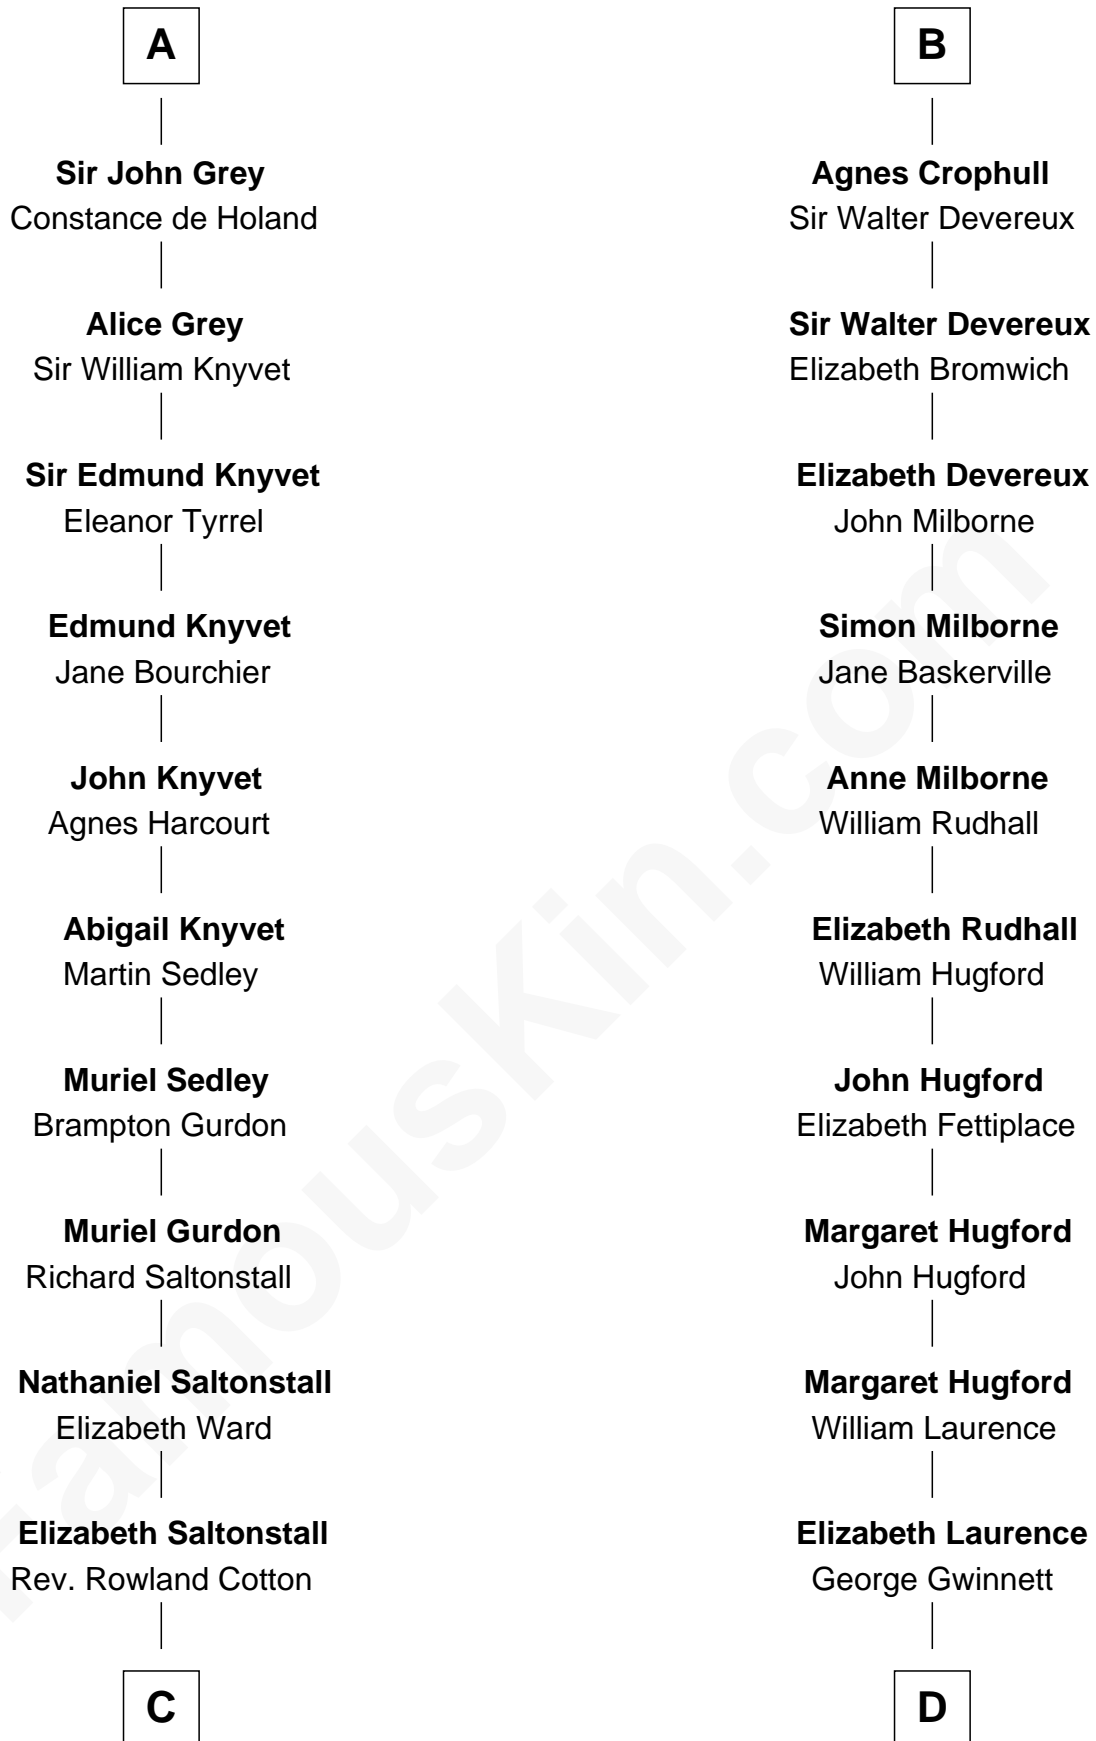

## Relationship Chart of

### Horace Gray

*U.S. Supreme Court Justice*

20th cousin 1 time removed of

**Button Gwinnett**

*Signer of the Declaration of Independence*

**C**

**Joanna Cotton**  
Rev. John Brown

**Elizabeth Brown**  
John Chipman

**Elizabeth Chipman**  
William Gray

**Horace Gray**  
Harriet Upham

**Horace Gray**  
*U.S. Supreme Court Justice*

**D**

**George Gwinnett**  
Elizabeth Randle

**George Gwinnett**  
Elizabeth Coxe

**Rev. Samuel Gwinnett**  
Anne Eames