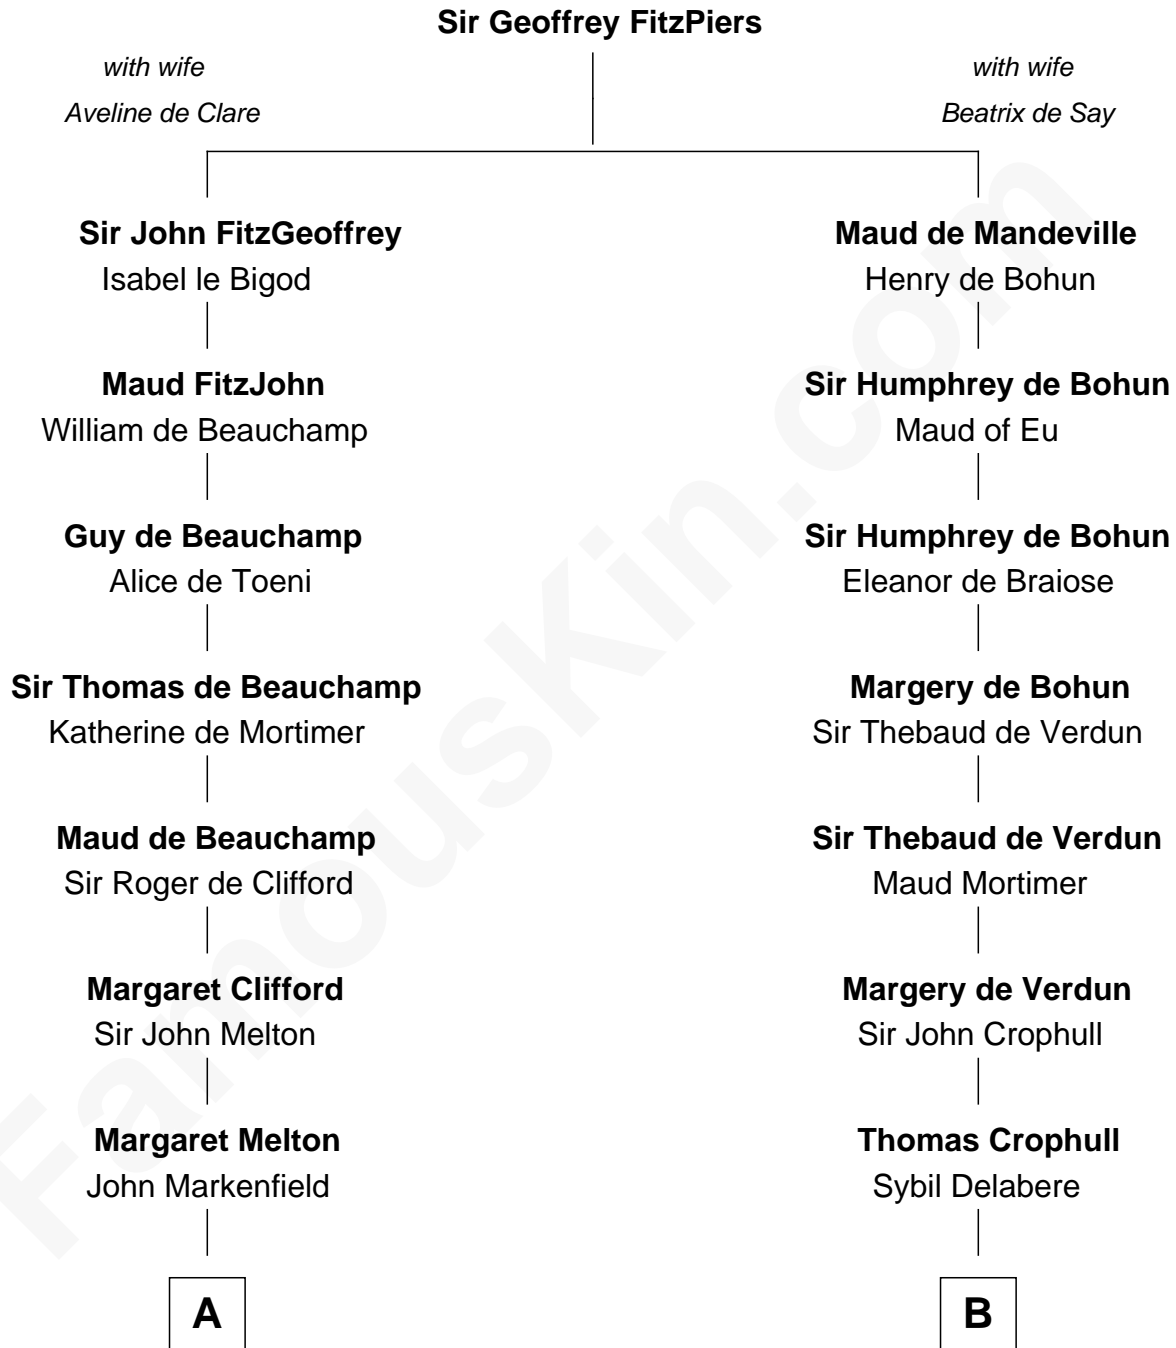

FamousKin.com

Relationship Chart of

Horace Gray

U.S. Supreme Court Justice

20th cousin 1 time removed of

Button Gwinnett

Signer of the Declaration of Independence

C