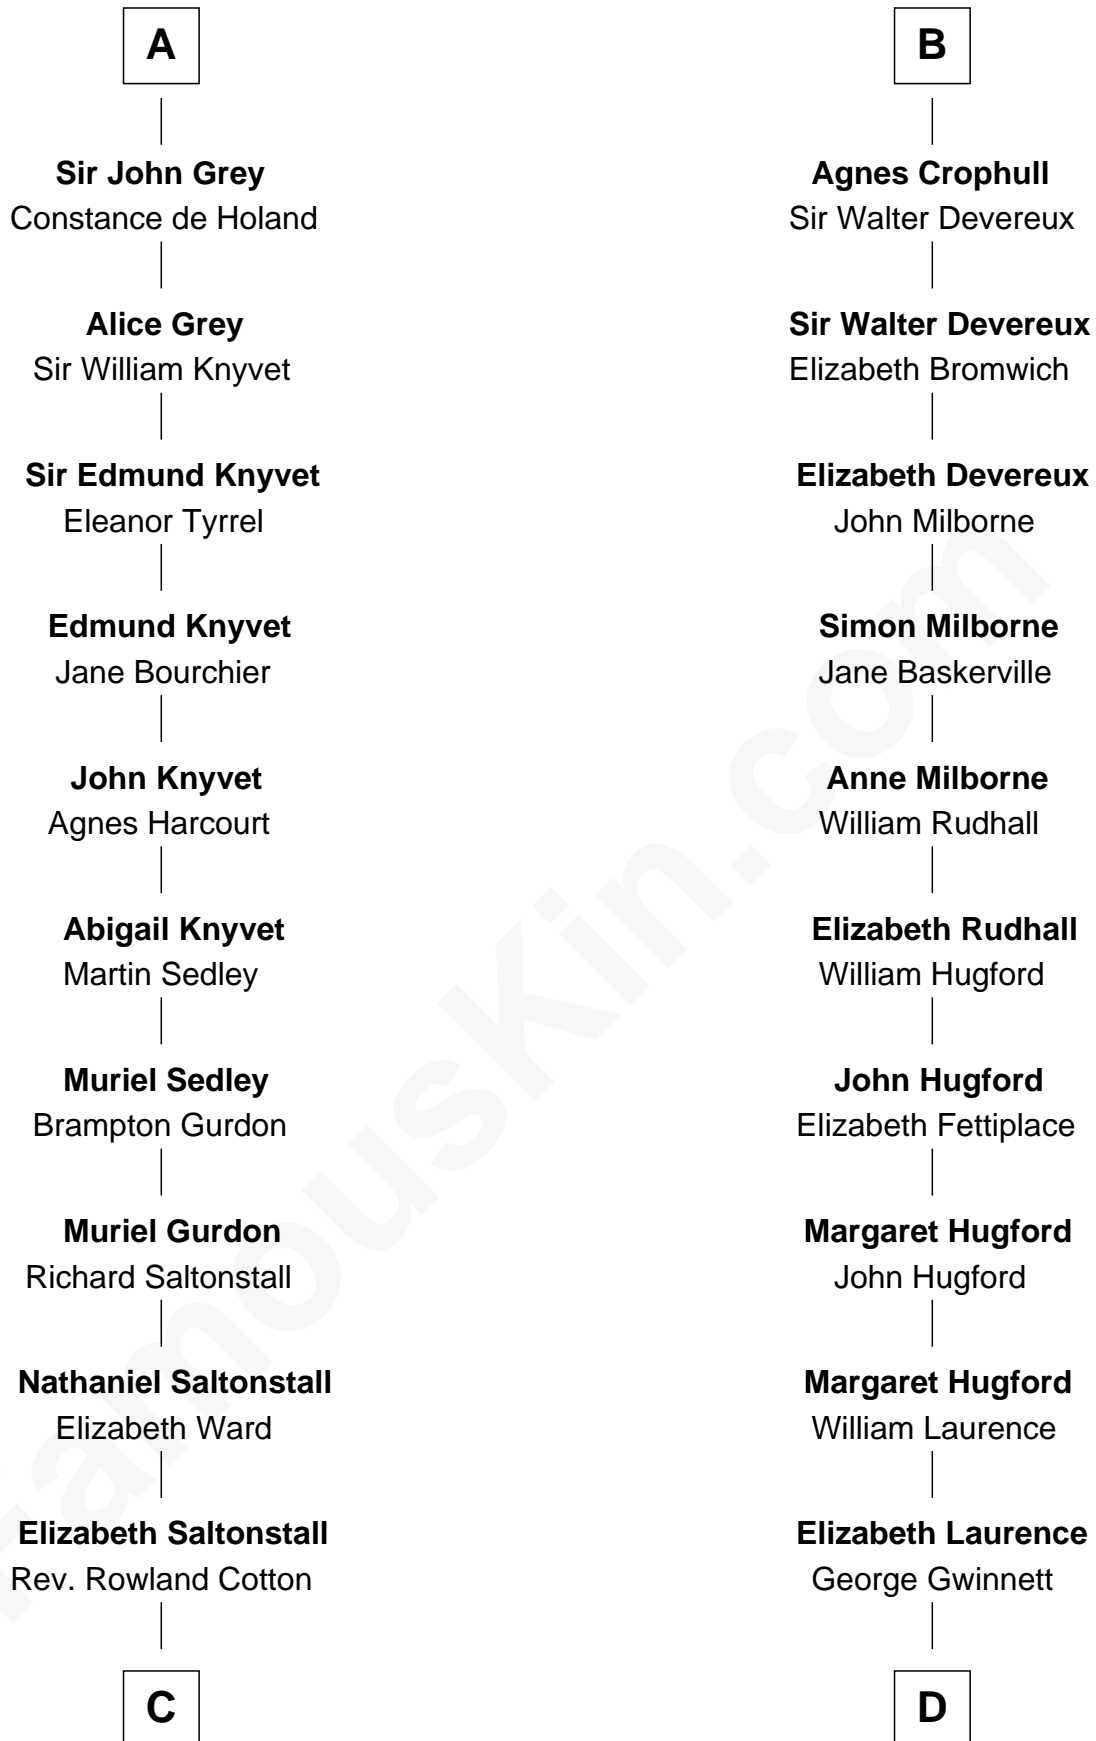

FamousKin.com

Relationship Chart of

Horace Gray

U.S. Supreme Court Justice

20th cousin 1 time removed of

Button Gwinnett

Signer of the Declaration of Independence

C