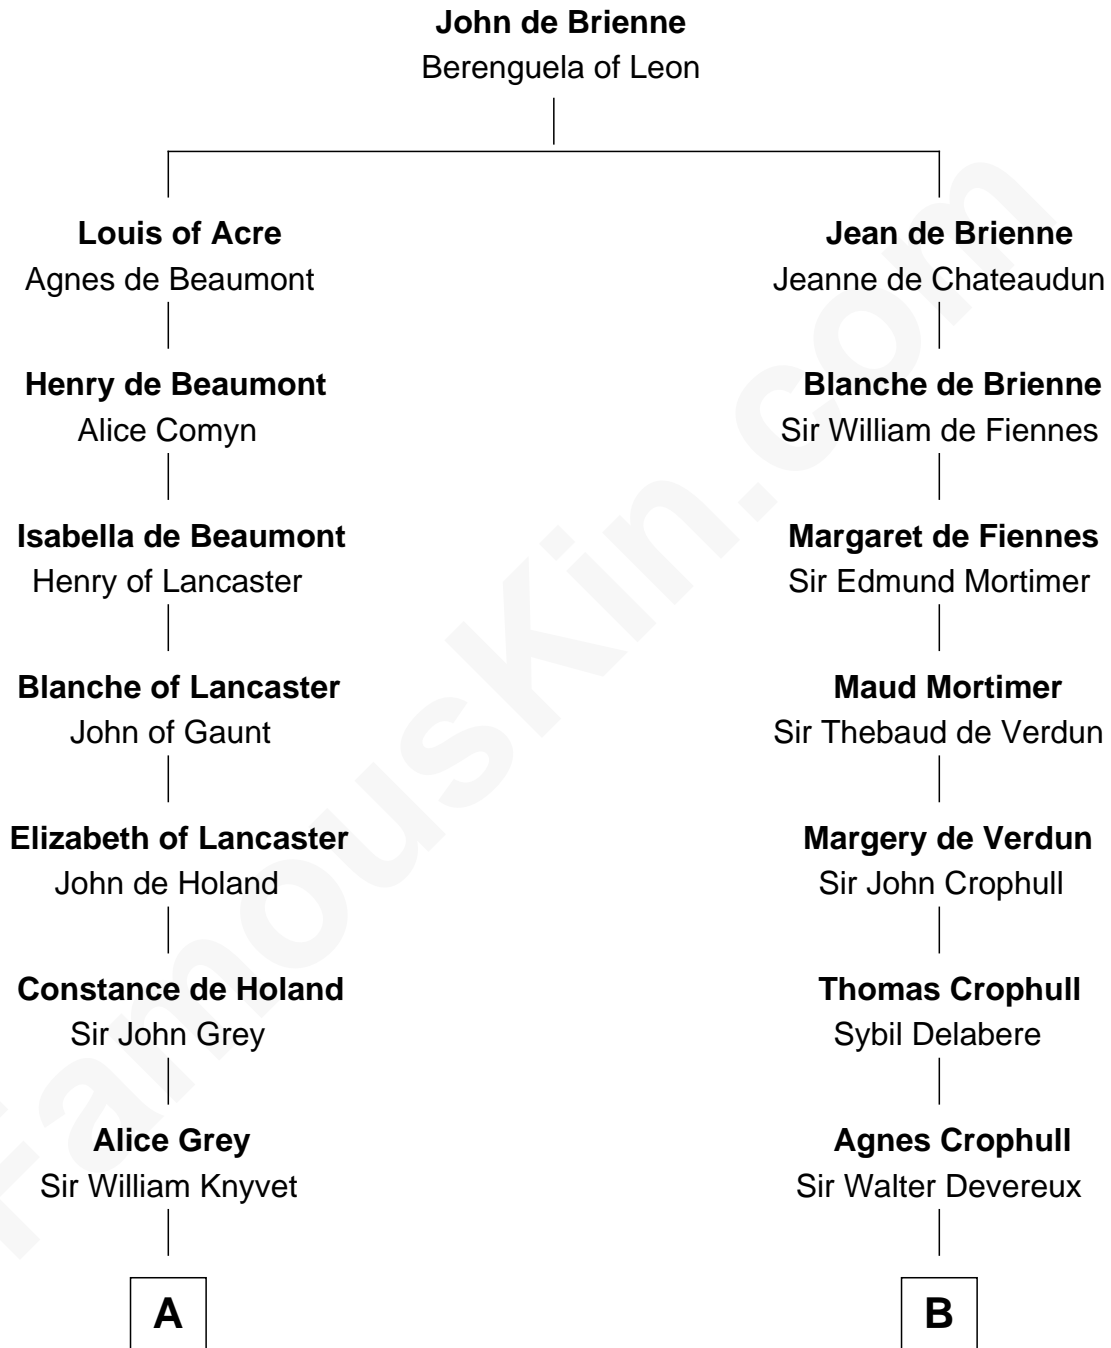

# FamousKin.com Relationship Chart of

**Horace Gray**

*U.S. Supreme Court Justice*

19th cousin of

**Button Gwinnett**

*Signer of the Declaration of Independence*

**C**

**Elizabeth Chipman**

William Gray

**Horace Gray**

Harriet Upham

**Horace Gray**

*U.S. Supreme Court Justice*

**D**

**George Gwinnett**

Elizabeth Coxe