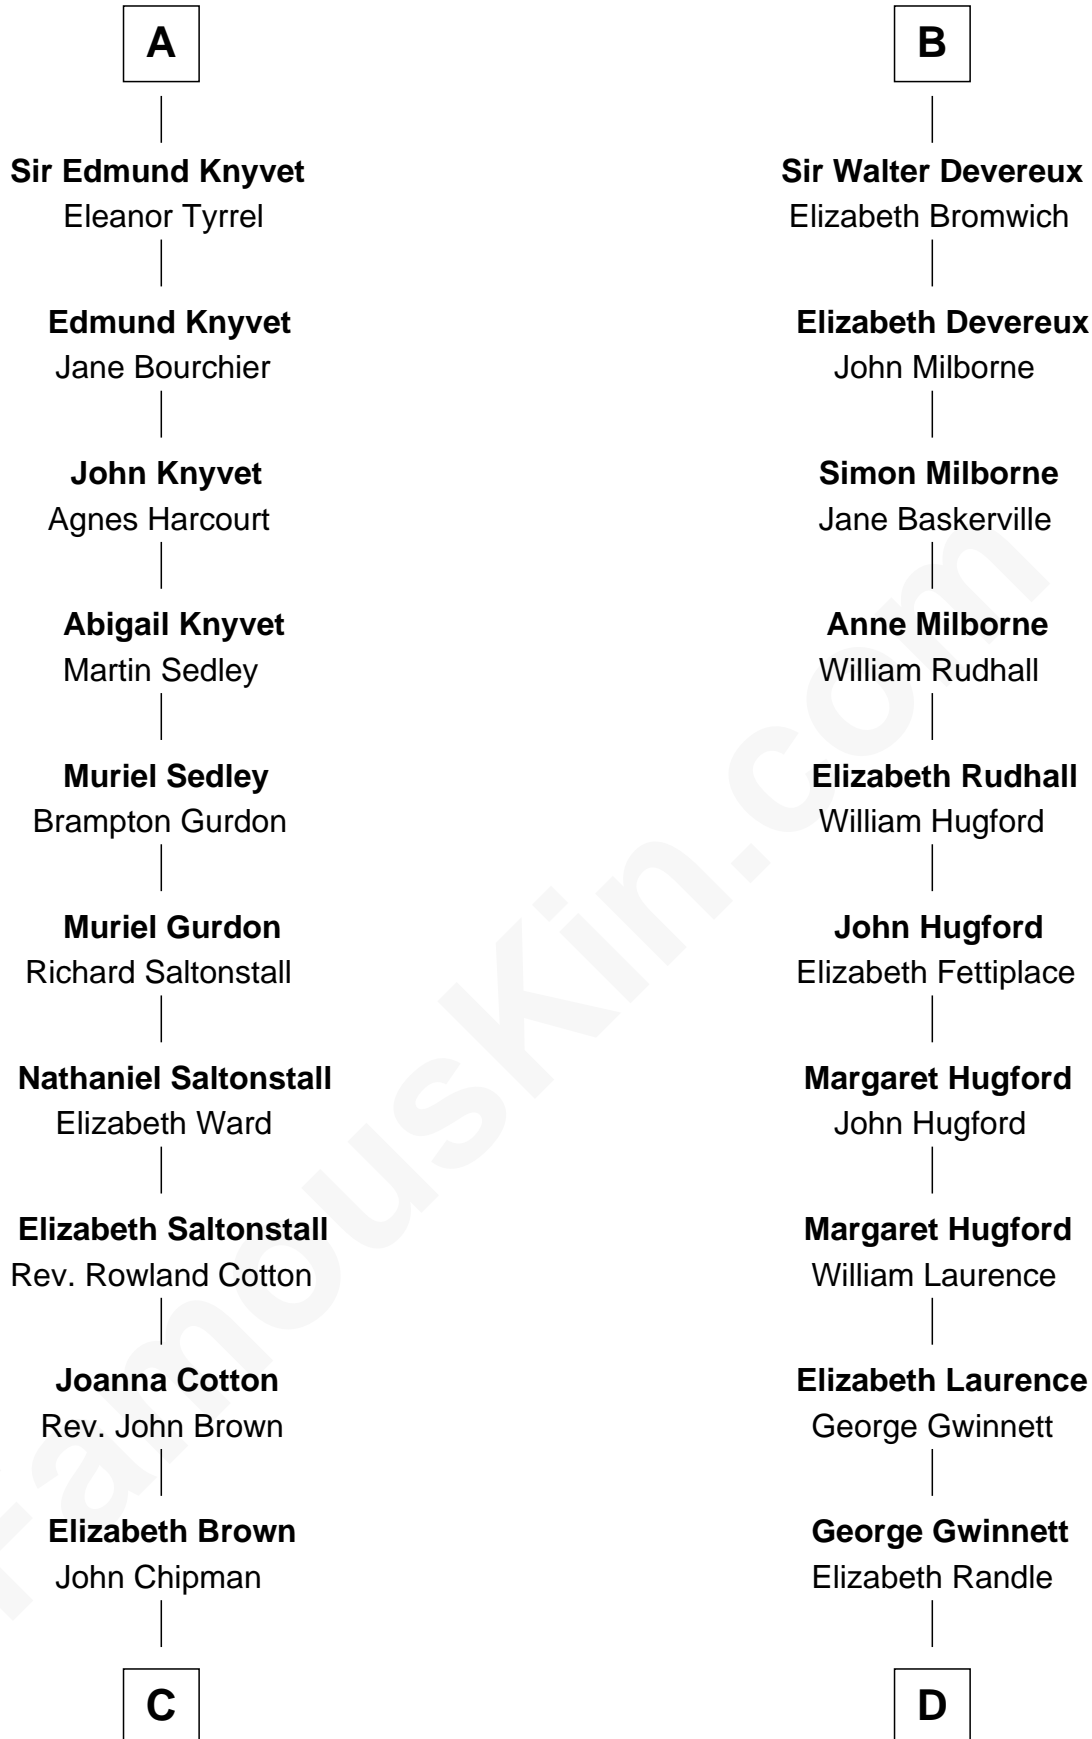

# FamousKin.com Relationship Chart of

**Horace Gray**

*U.S. Supreme Court Justice*

19th cousin of

**Button Gwinnett**

*Signer of the Declaration of Independence*

**C**

**Elizabeth Chipman**

William Gray

**Horace Gray**

Harriet Upham

**Horace Gray**

*U.S. Supreme Court Justice*

**D**

**George Gwinnett**

Elizabeth Coxe