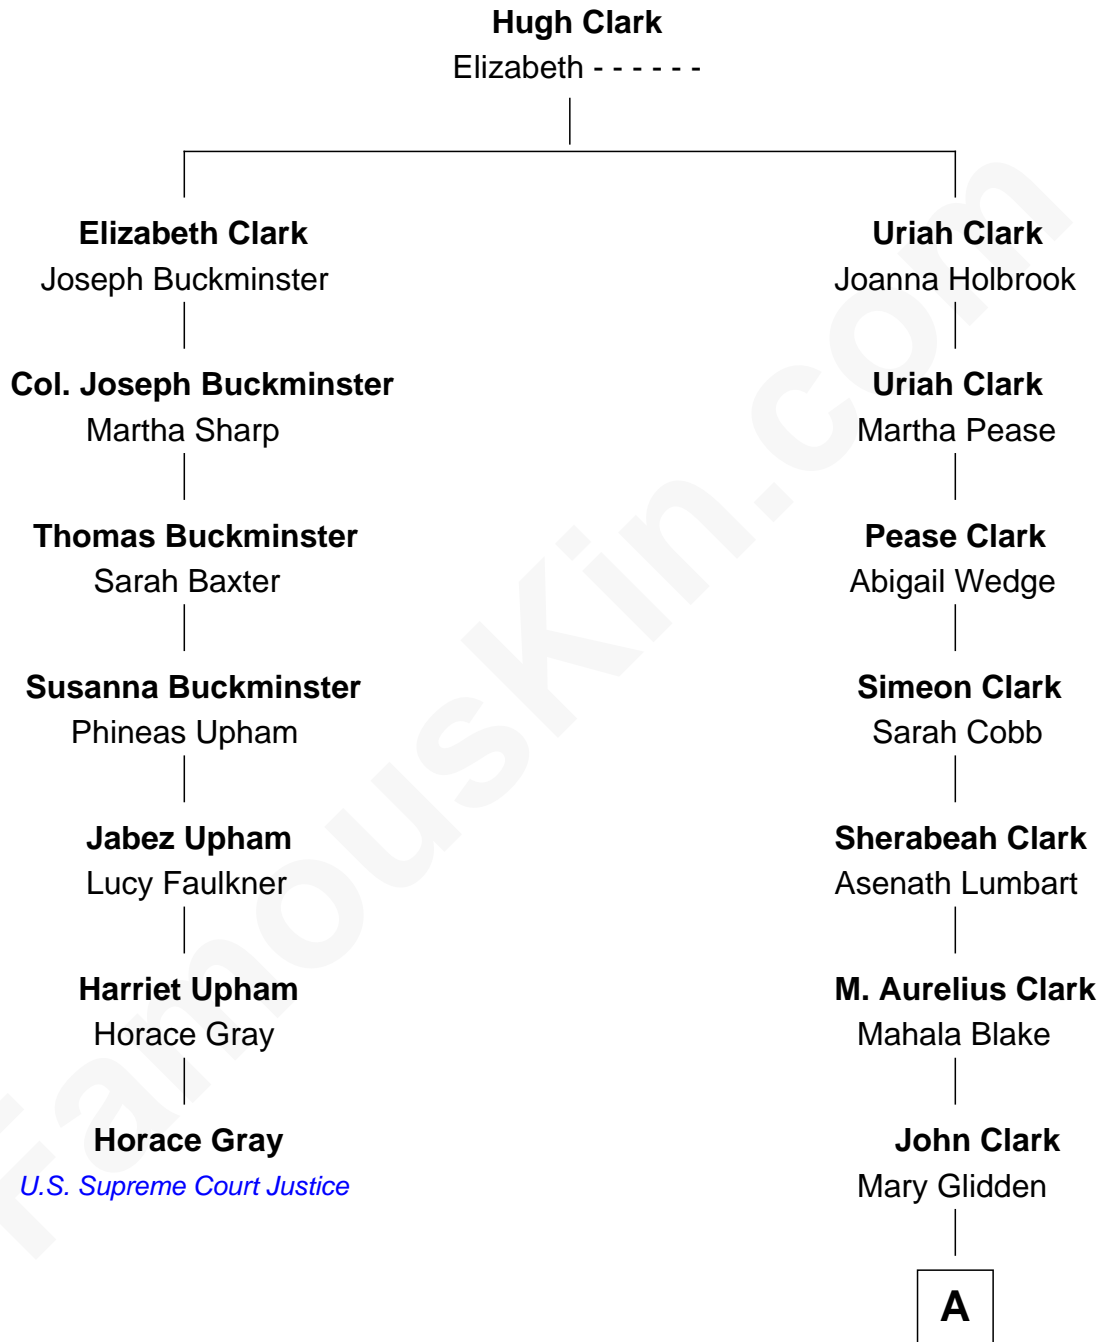

FamousKin.com

Relationship Chart of Horace Gray

U.S. Supreme Court Justice

6th cousin 5 times removed of

Chord Overstreet

Musician, TV and Movie Actor

A

William H. Clark
Lucretia Ann Gill

Florence Clark
Leslie W. Hager

Phyllis L. Hager
Col. James Ball Miller

Julie L. Miller
Paul Lester Overstreet

Chord Overstreet
Musician, TV and Movie Actor