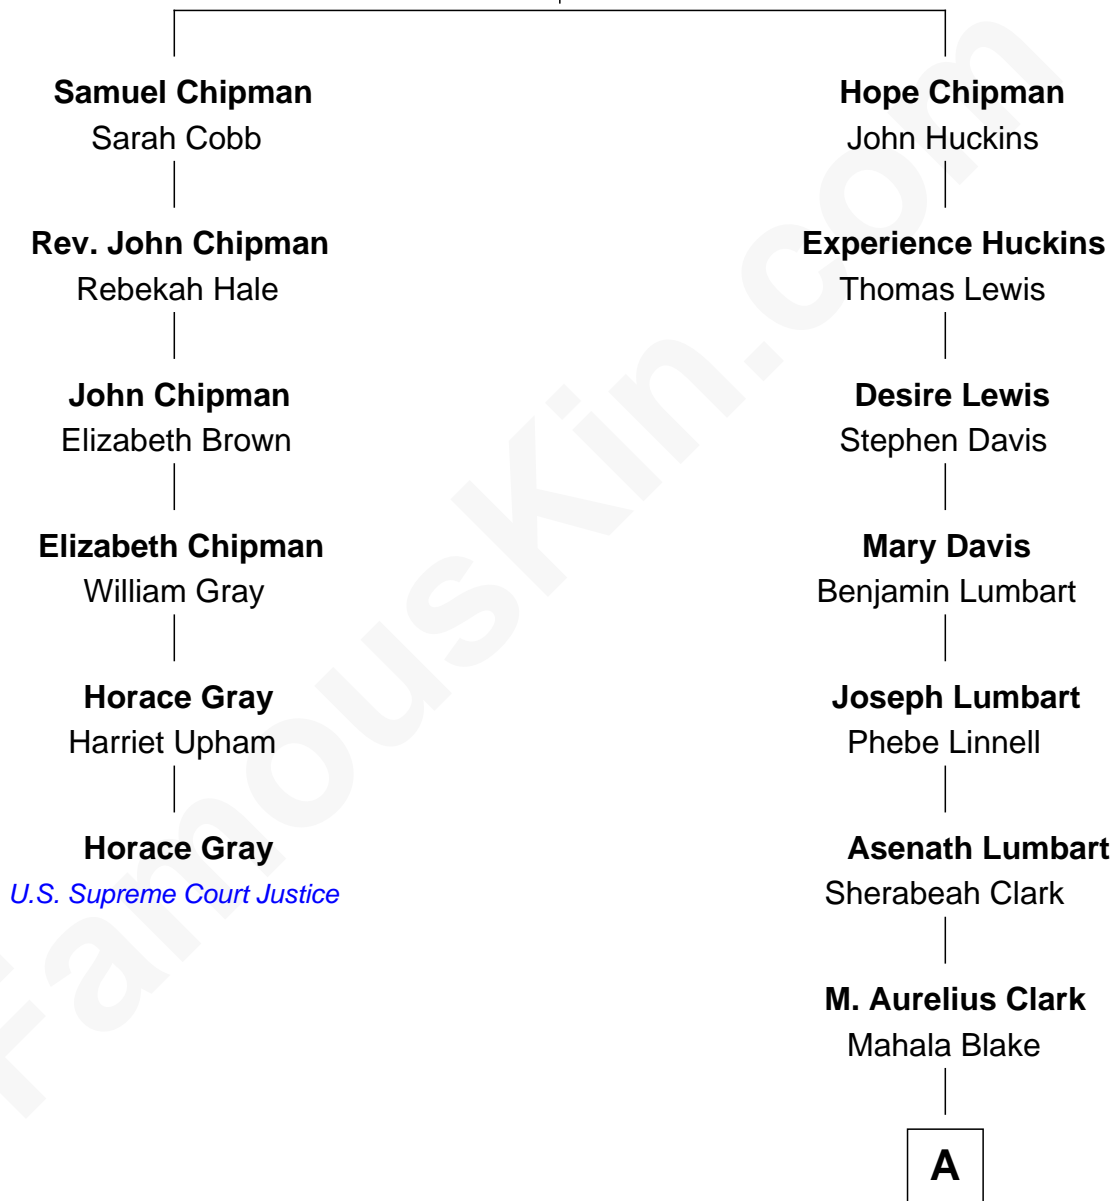

FamousKin.com

Relationship Chart of

Horace Gray

U.S. Supreme Court Justice

5th cousin 7 times removed of

Chord Overstreet

Musician, TV and Movie Actor

John Chipman

Hope Howland

A

John Clark

Mary Glidden

William H. Clark

Lucretia Ann Gill

Florence Clark

Leslie W. Hager