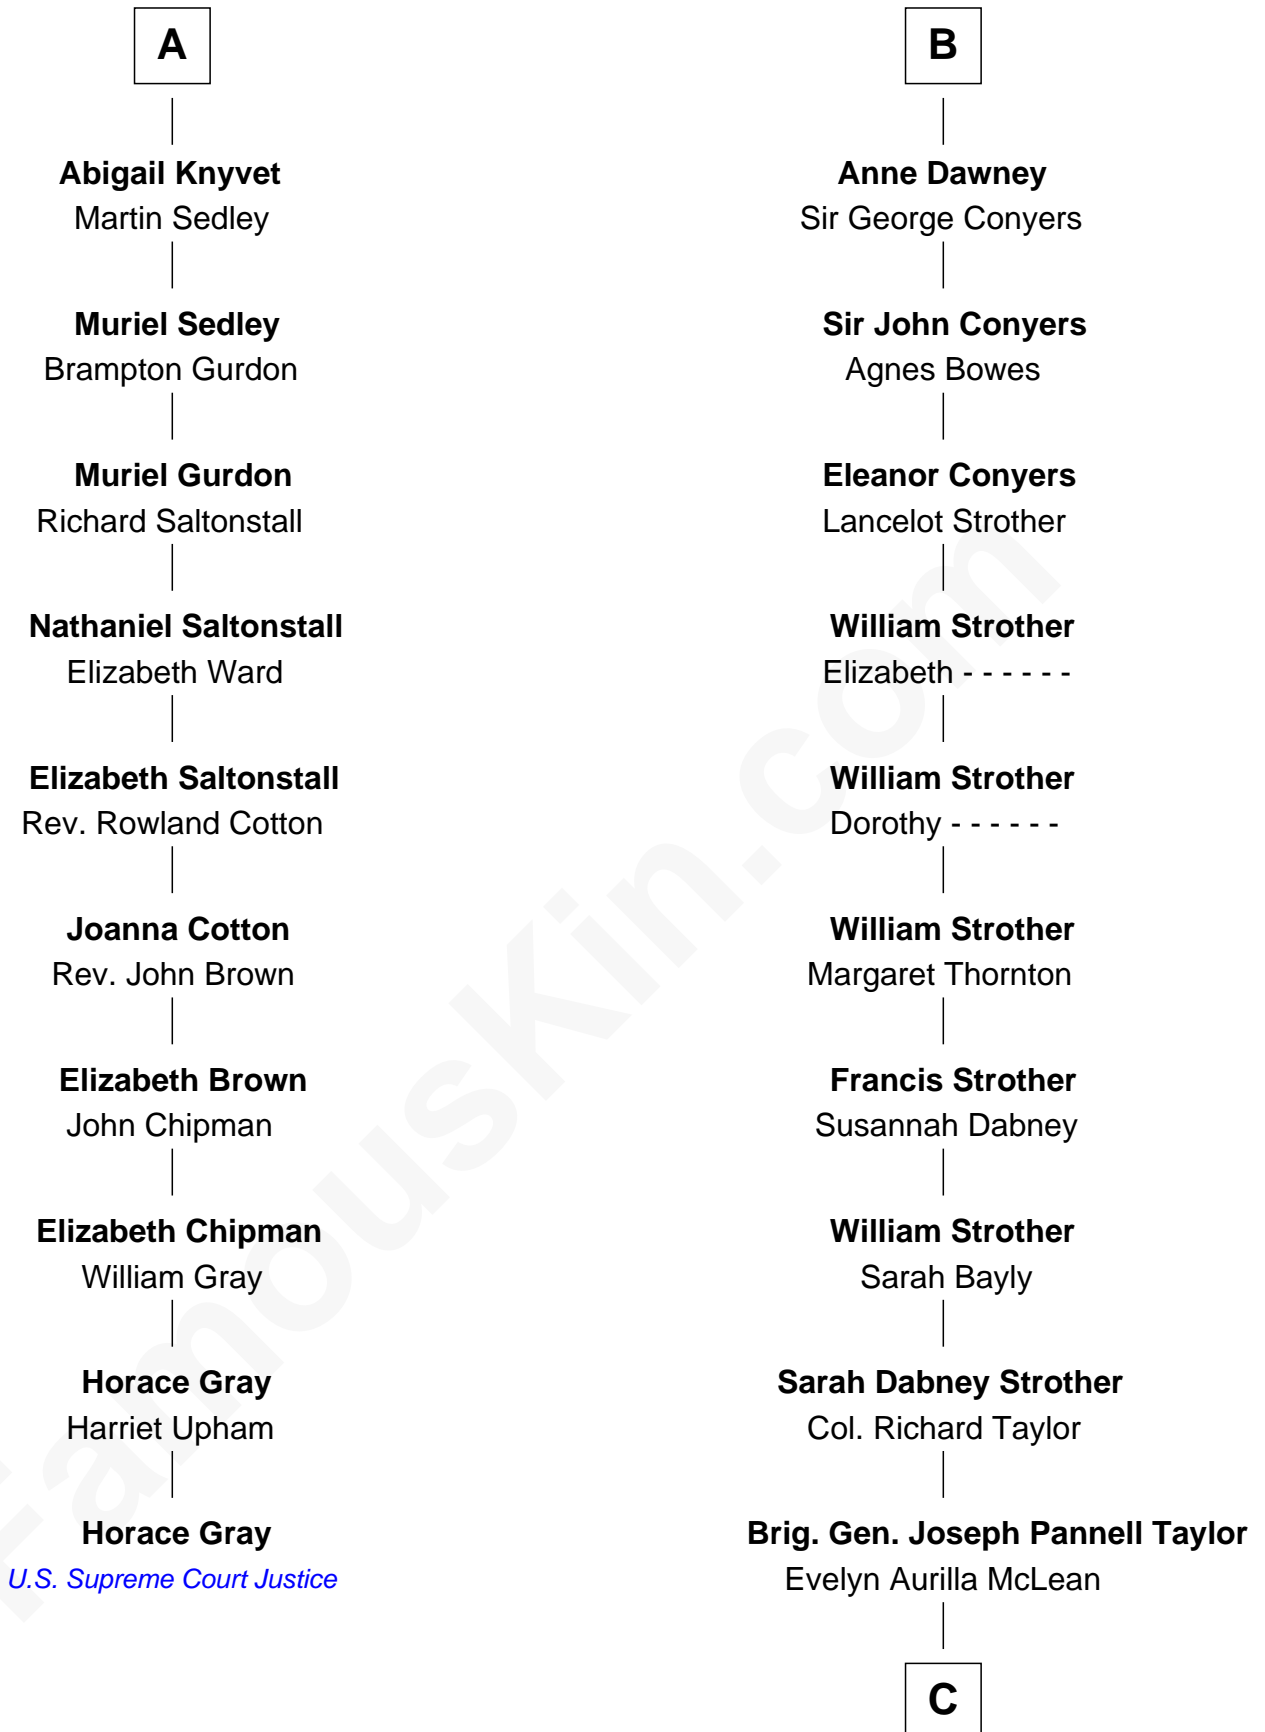

## Relationship Chart of

### Horace Gray

*U.S. Supreme Court Justice*

16th cousin 5 times removed of

**Parker Stevenson**

*TV and Movie Actor*

**C**

**Col. Joseph Hancock Taylor**

Mary Montgomery Meigs

**Evelyn Taylor**

Eli Kirk Price

**Philip Price**

Sarah Meade Harrison

**Sarah Meade Price**

Richard Stevenson Parker

**Parker Stevenson**

*TV and Movie Actor*