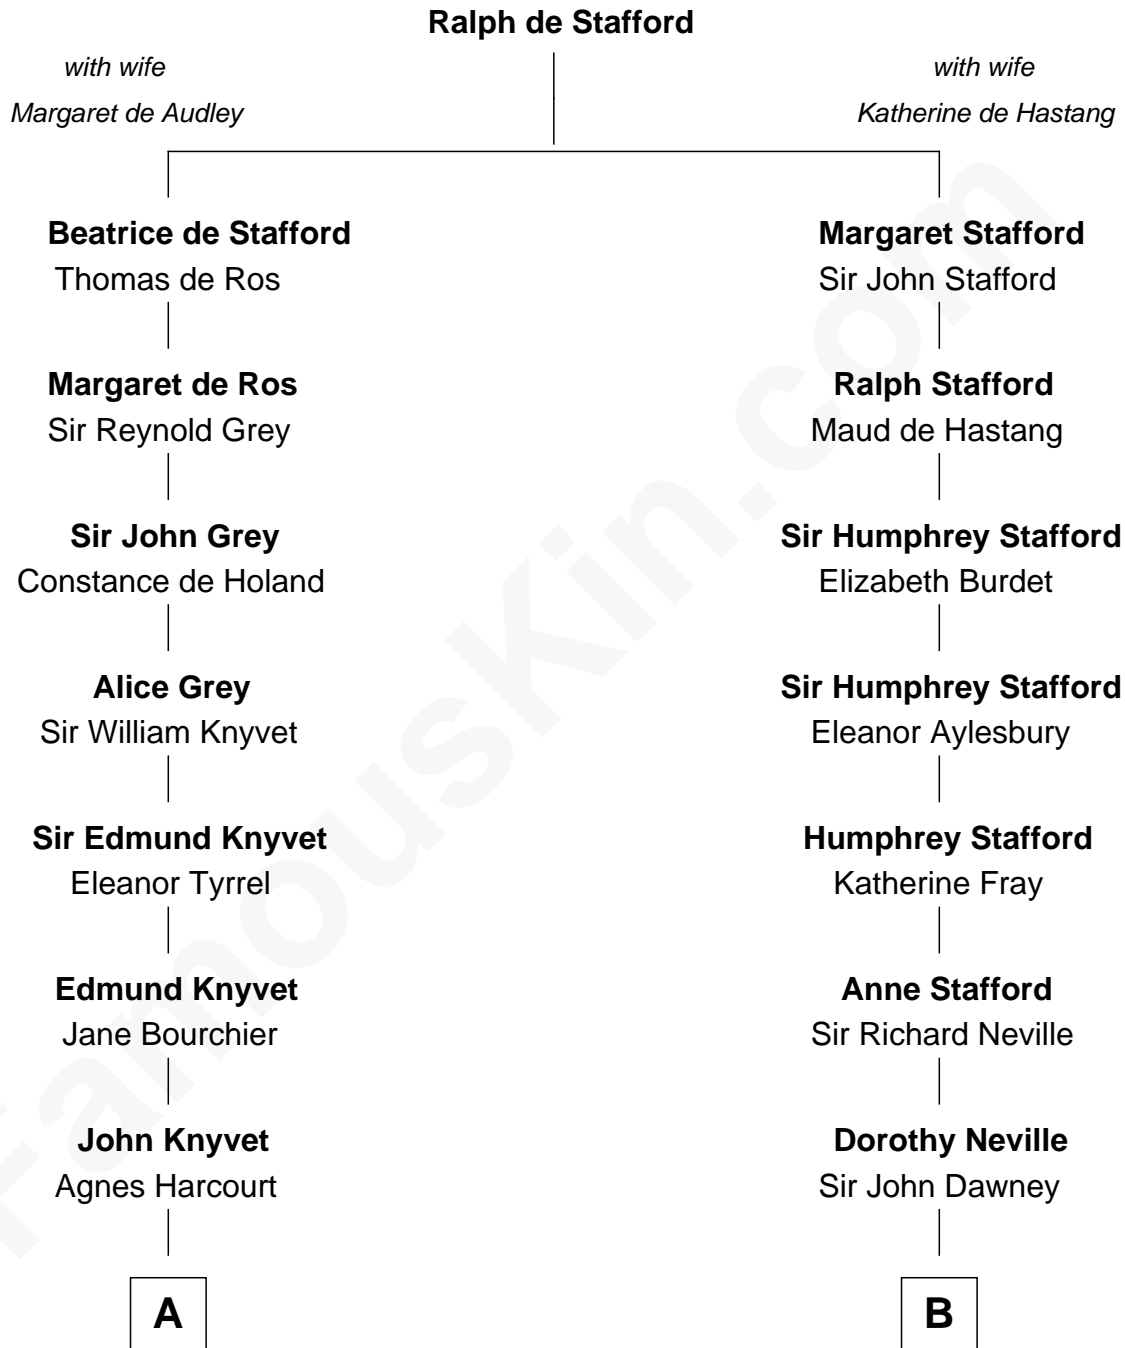

## Relationship Chart of

### Horace Gray

*U.S. Supreme Court Justice*

16th cousin 5 times removed of

**Parker Stevenson**

*TV and Movie Actor*

**C**

**Col. Joseph Hancock Taylor**

Mary Montgomery Meigs

**Evelyn Taylor**

Eli Kirk Price

**Philip Price**

Sarah Meade Harrison

**Sarah Meade Price**

Richard Stevenson Parker

**Parker Stevenson**

*TV and Movie Actor*