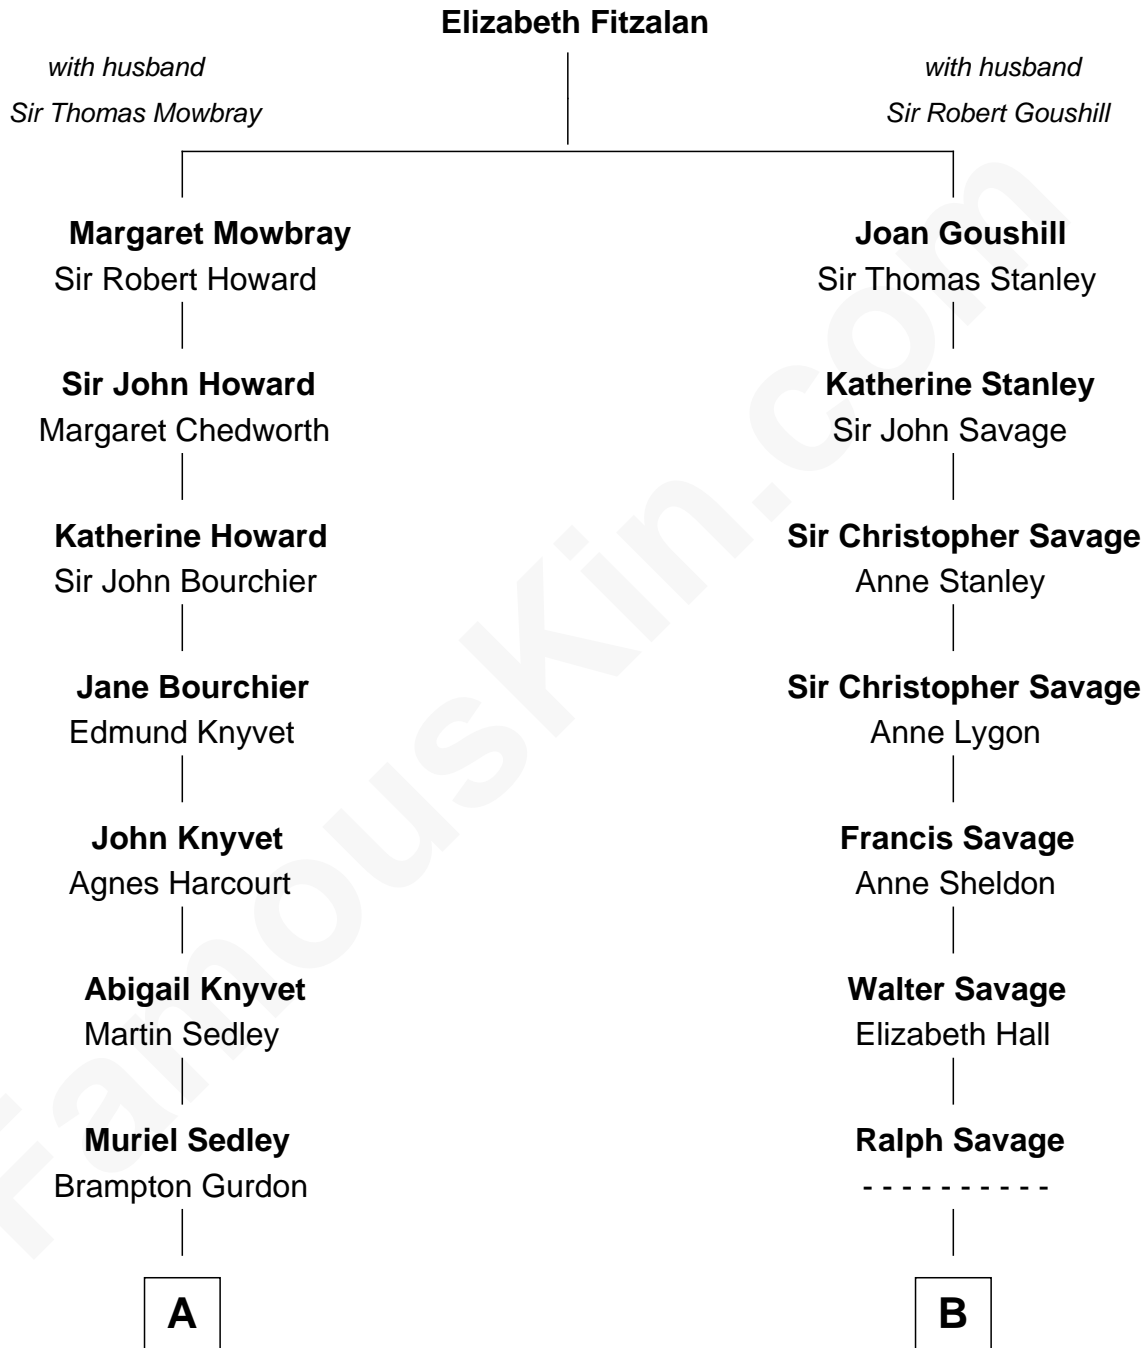

FamousKin.com

Relationship Chart of

Horace Gray

U.S. Supreme Court Justice

14th cousin 4 times removed of

Parker Stevenson

TV and Movie Actor

C

Sarah Meade Price
Richard Stevenson Parker

Parker Stevenson
TV and Movie Actor

FamousKin.com