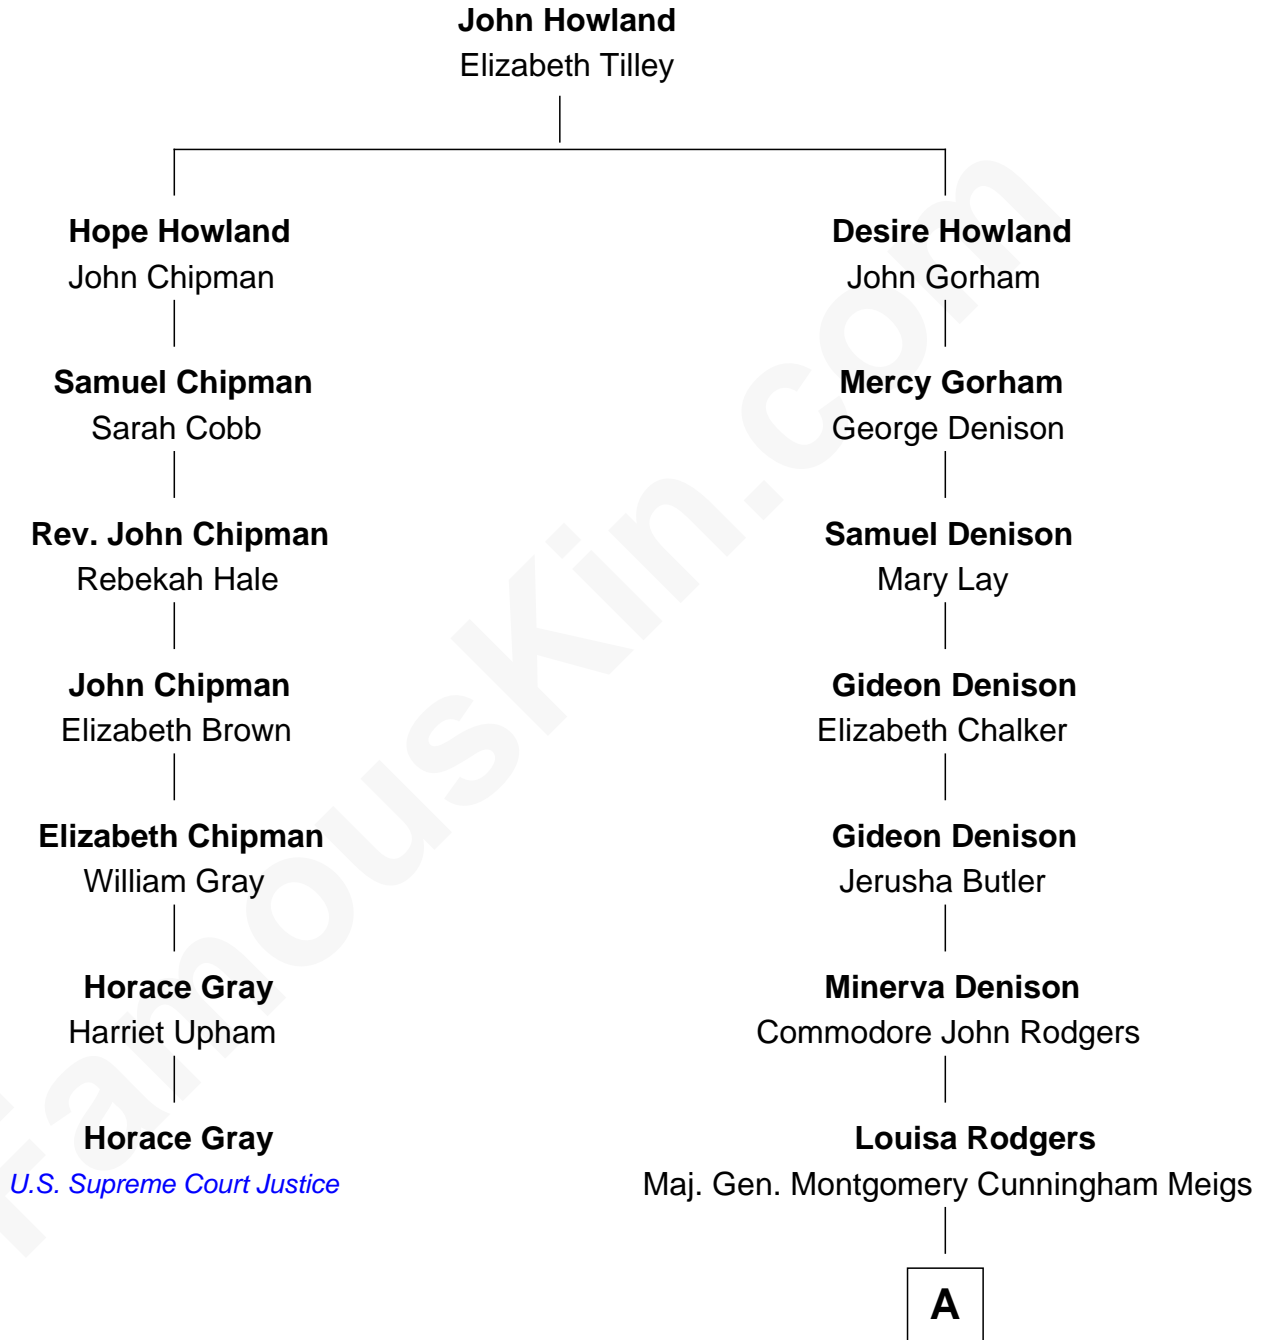

FamousKin.com

Relationship Chart of

Horace Gray

U.S. Supreme Court Justice

6th cousin 5 times removed of

Parker Stevenson

TV and Movie Actor

A

—
Mary Montgomery Meigs
Col. Joseph Hancock Taylor

—
Evelyn Taylor
Eli Kirk Price

—
Philip Price
Sarah Meade Harrison

—
Sarah Meade Price
Richard Stevenson Parker

—
Parker Stevenson
TV and Movie Actor

FamousKin.com