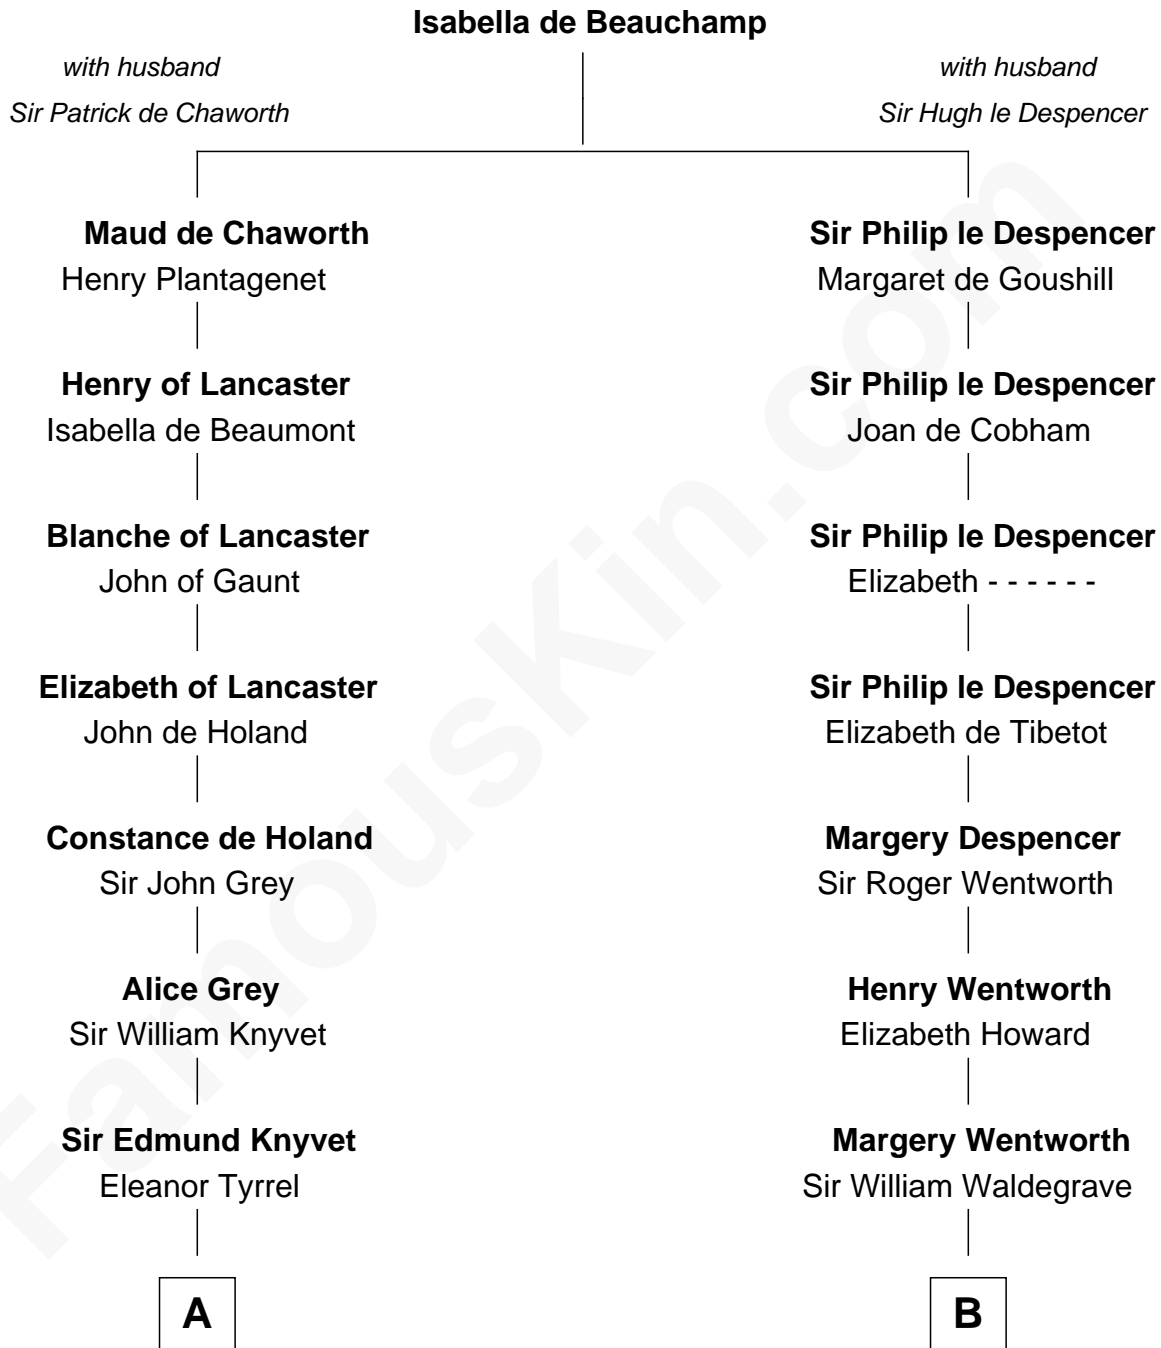

FamousKin.com

Relationship Chart of

Horace Gray

U.S. Supreme Court Justice

18th cousin 3 times removed of

Bob Moore

Co-Founder, Bob's Red Mill

C

Horace Gray
Harriet Upham

Horace Gray
U.S. Supreme Court Justice

D

Morris Fox
Sarah A. Smith

Violette Fox
Daniel Francis Learnard

Clinton Morris Learnard
Gertrude Maud Yost

Doris Dell Learnard
Kenneth Earl Moore