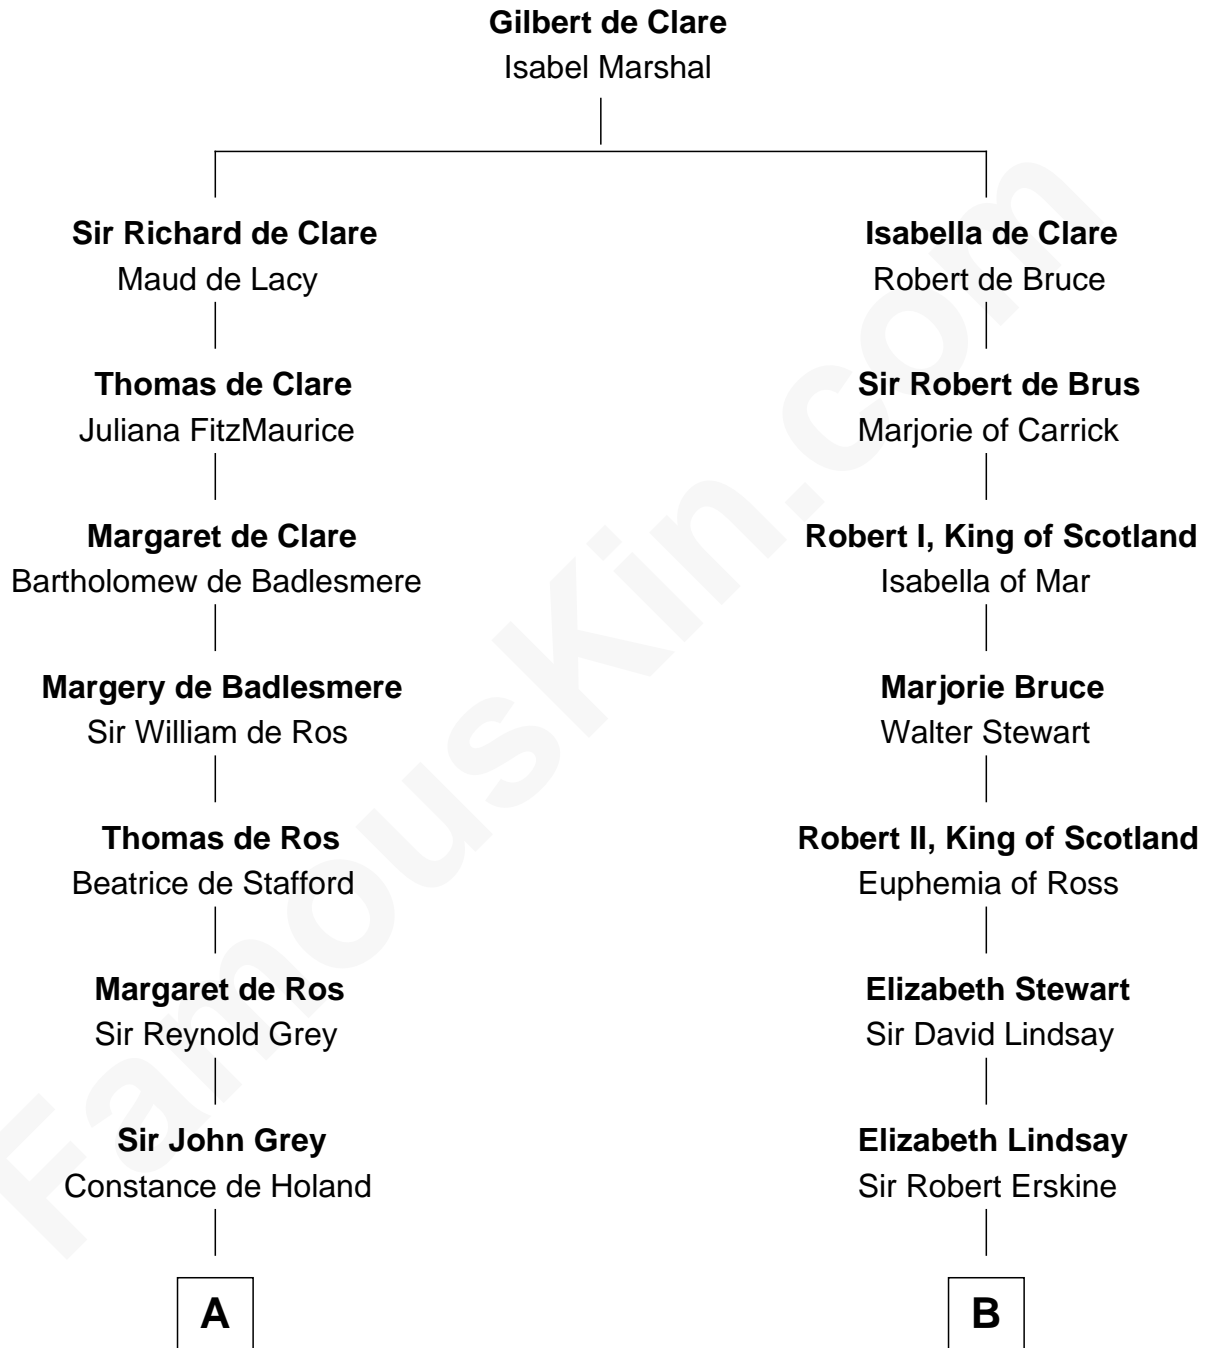

FamousKin.com

Relationship Chart of

Horace Gray

U.S. Supreme Court Justice

18th cousin 2 times removed of

General Hugh Mercer

American Revolution

A

Alice Grey
Sir William Knyvet

Sir Edmund Knyvet
Eleanor Tyrrel

Edmund Knyvet
Jane Bouchier

John Knyvet
Agnes Harcourt

Abigail Knyvet
Martin Sedley

Muriel Sedley
Brampton Gurdon

Muriel Gurdon
Richard Saltonstall