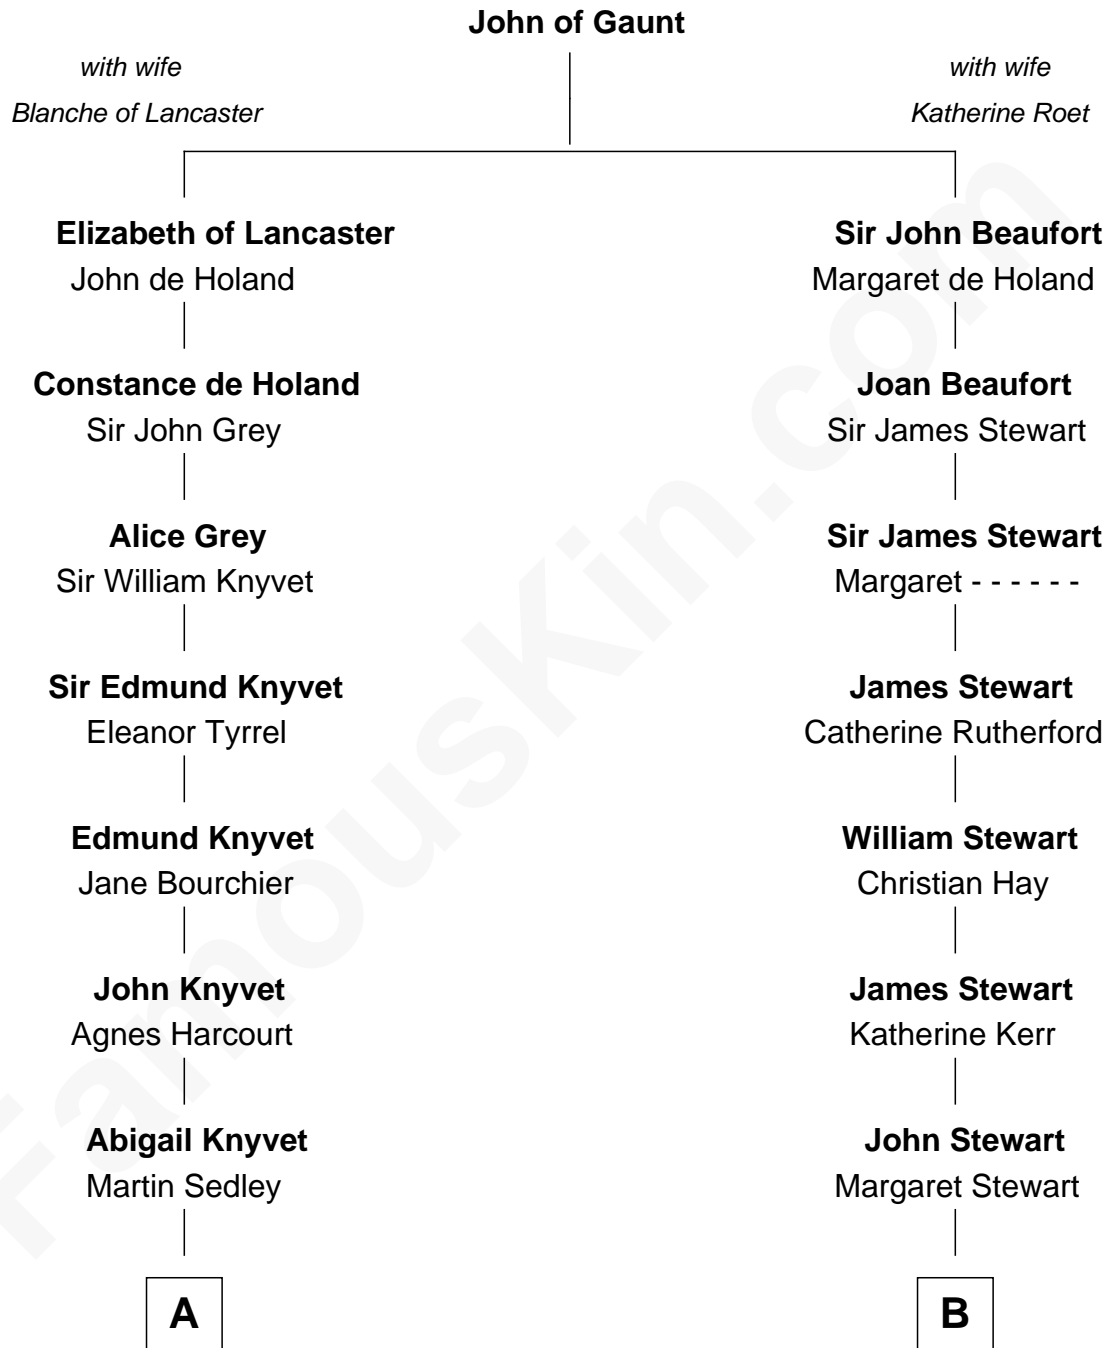

FamousKin.com

Relationship Chart of

Horace Gray

U.S. Supreme Court Justice

15th cousin 1 time removed of

Johnny Mercer

Songwriter and Co-Founder of Capitol Records

A