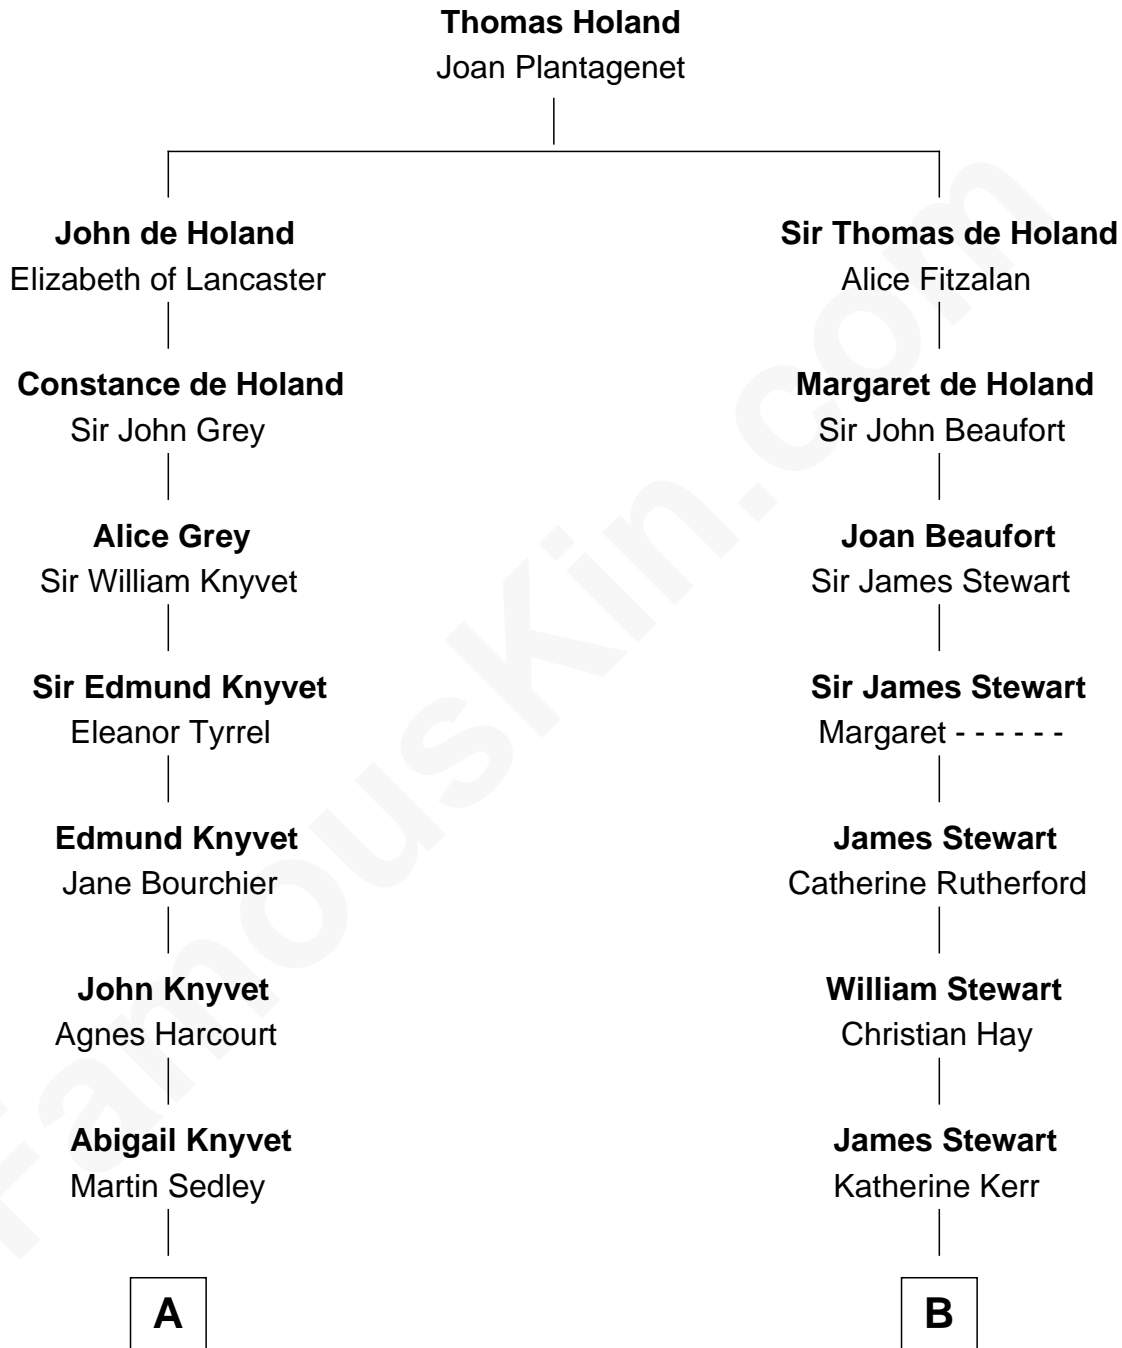

## Relationship Chart of

### Horace Gray

*U.S. Supreme Court Justice*

15th cousin 2 times removed of

### Johnny Mercer

*Songwriter and Co-Founder of Capitol Records*

**A**

**Muriel Sedley**  
Brampton Gurdon

**Muriel Gurdon**  
Richard Saltonstall

**Nathaniel Saltonstall**  
Elizabeth Ward

**Elizabeth Saltonstall**  
Rev. Rowland Cotton