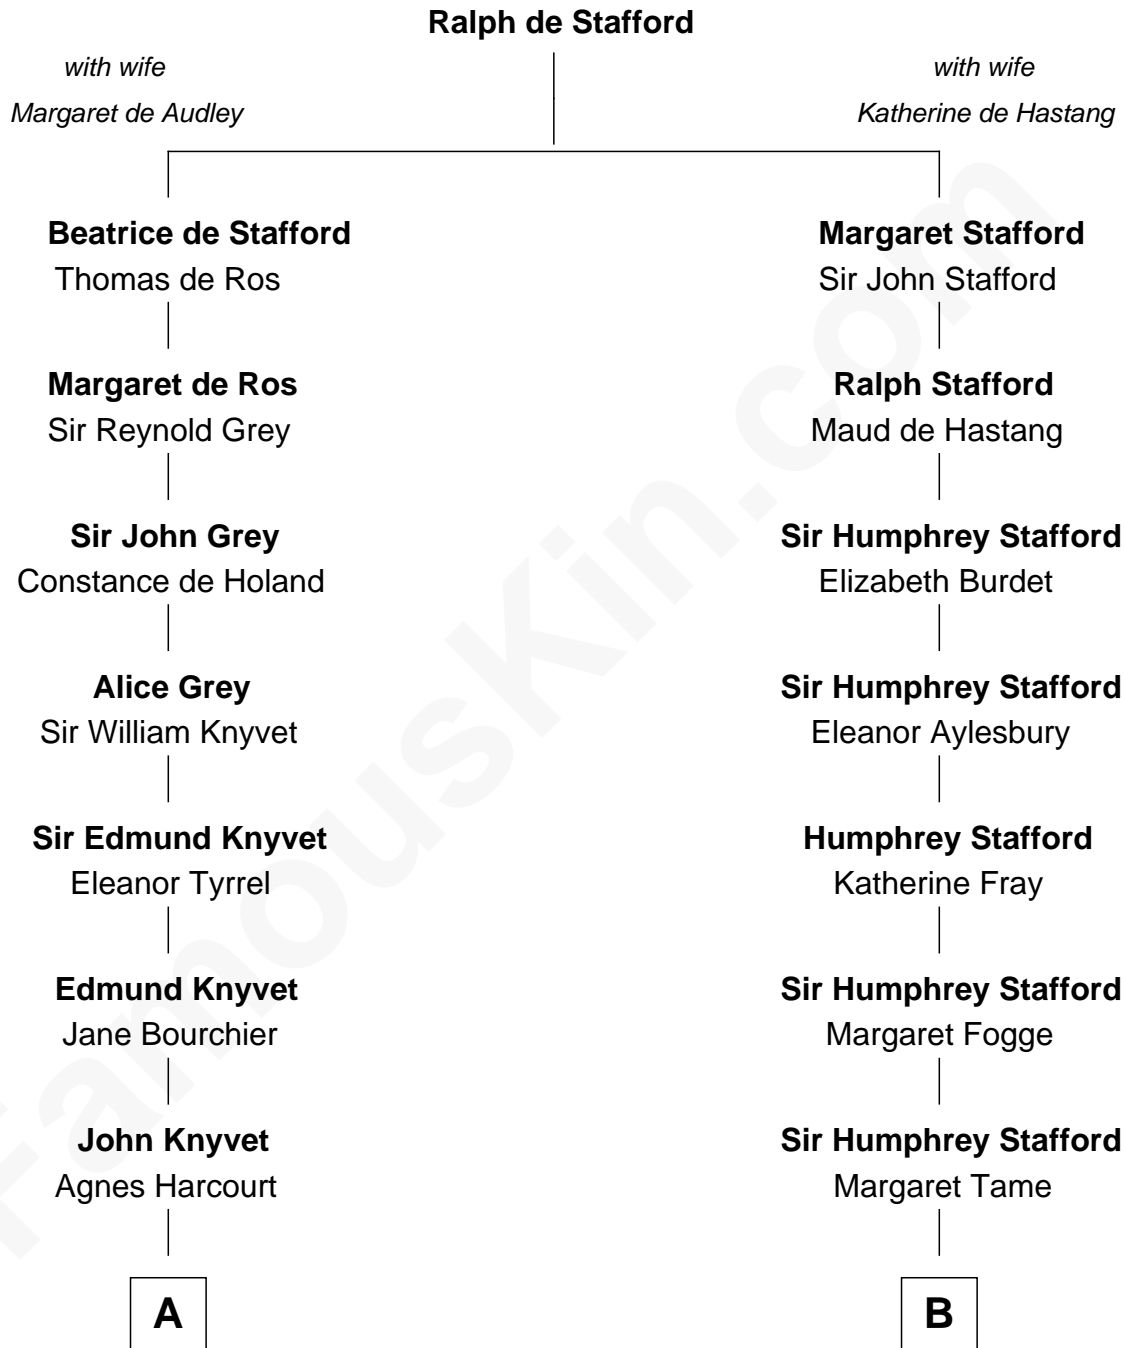

FamousKin.com

Relationship Chart of

Horace Gray

U.S. Supreme Court Justice

16th cousin 2 times removed of

Benton MacKaye

Co-Founder, Appalachian Trail

C

Mary Ellen Keith Medbery
James Morrison Steele MacKaye

Benton MacKaye
Co-Founder, Appalachian Trail

FamousKin.com