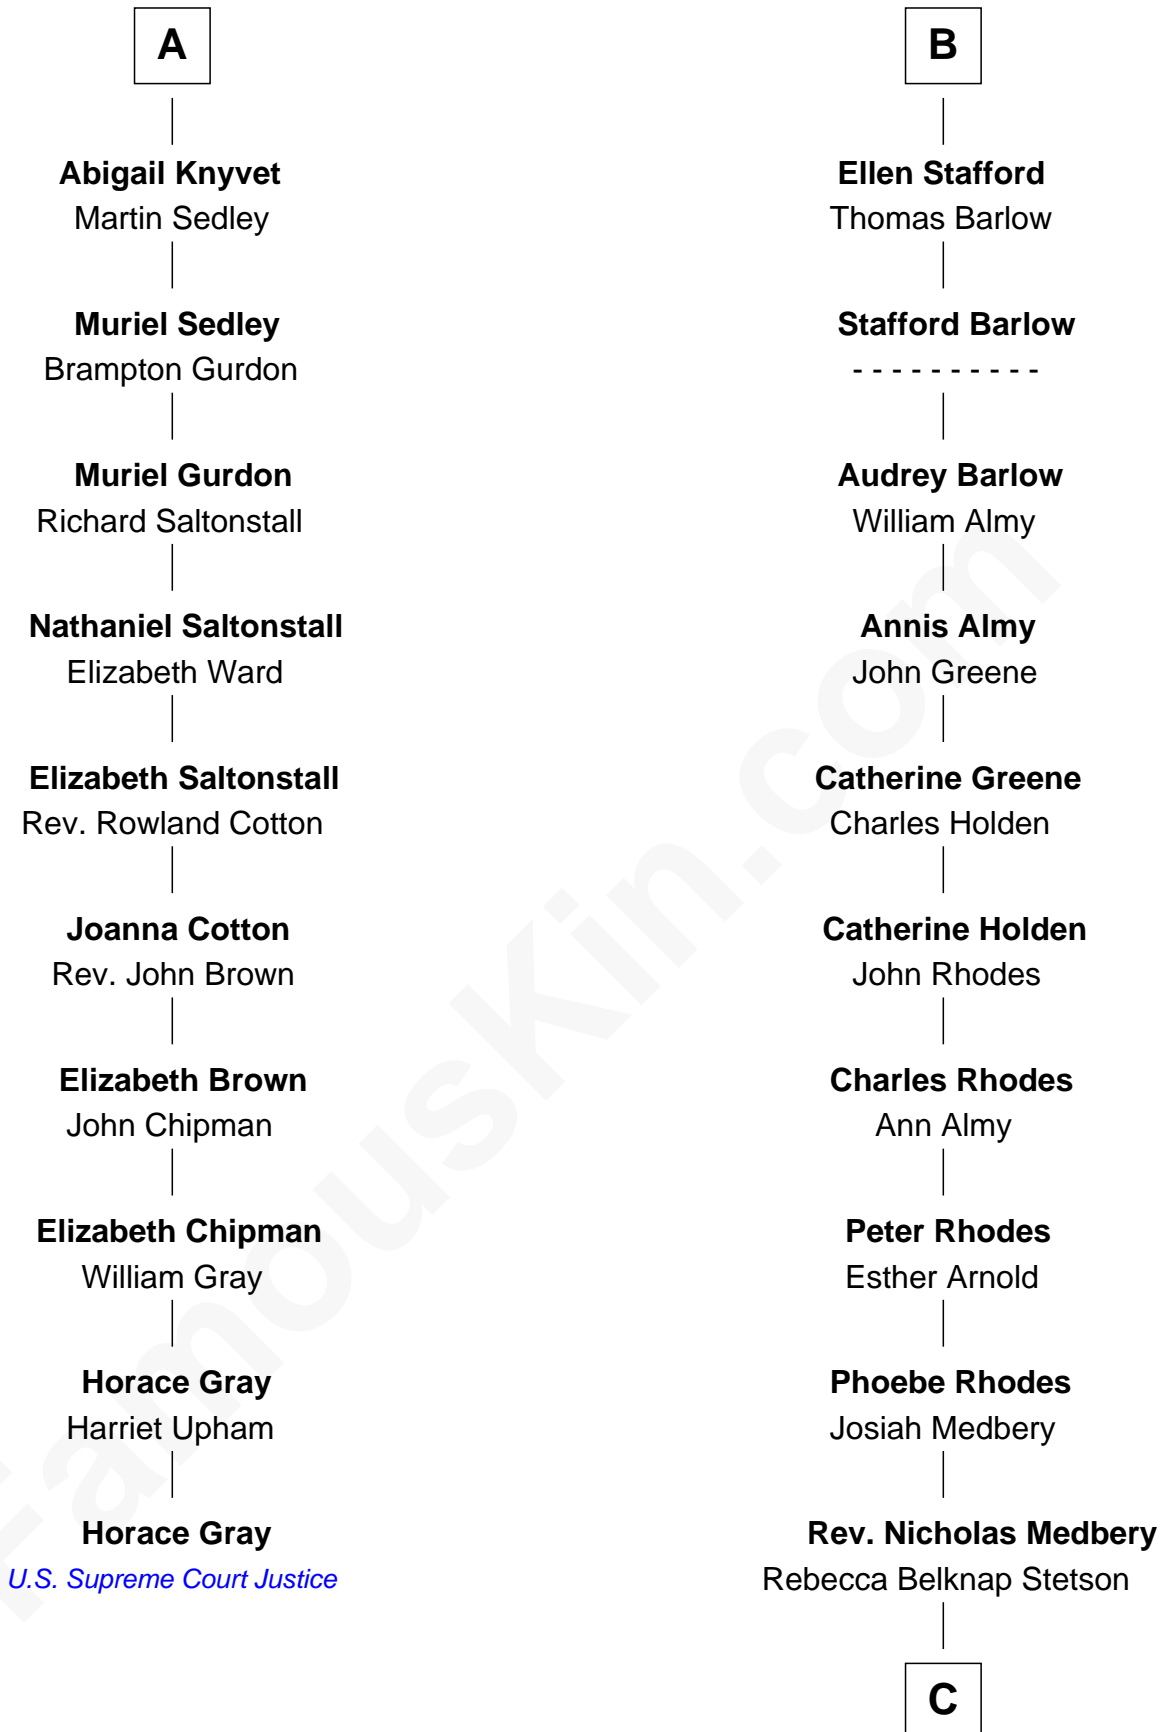

FamousKin.com

Relationship Chart of

Horace Gray

U.S. Supreme Court Justice

16th cousin 2 times removed of

Benton MacKaye

Co-Founder, Appalachian Trail

C

Mary Ellen Keith Medbery
James Morrison Steele MacKaye

Benton MacKaye
Co-Founder, Appalachian Trail

FamousKin.com