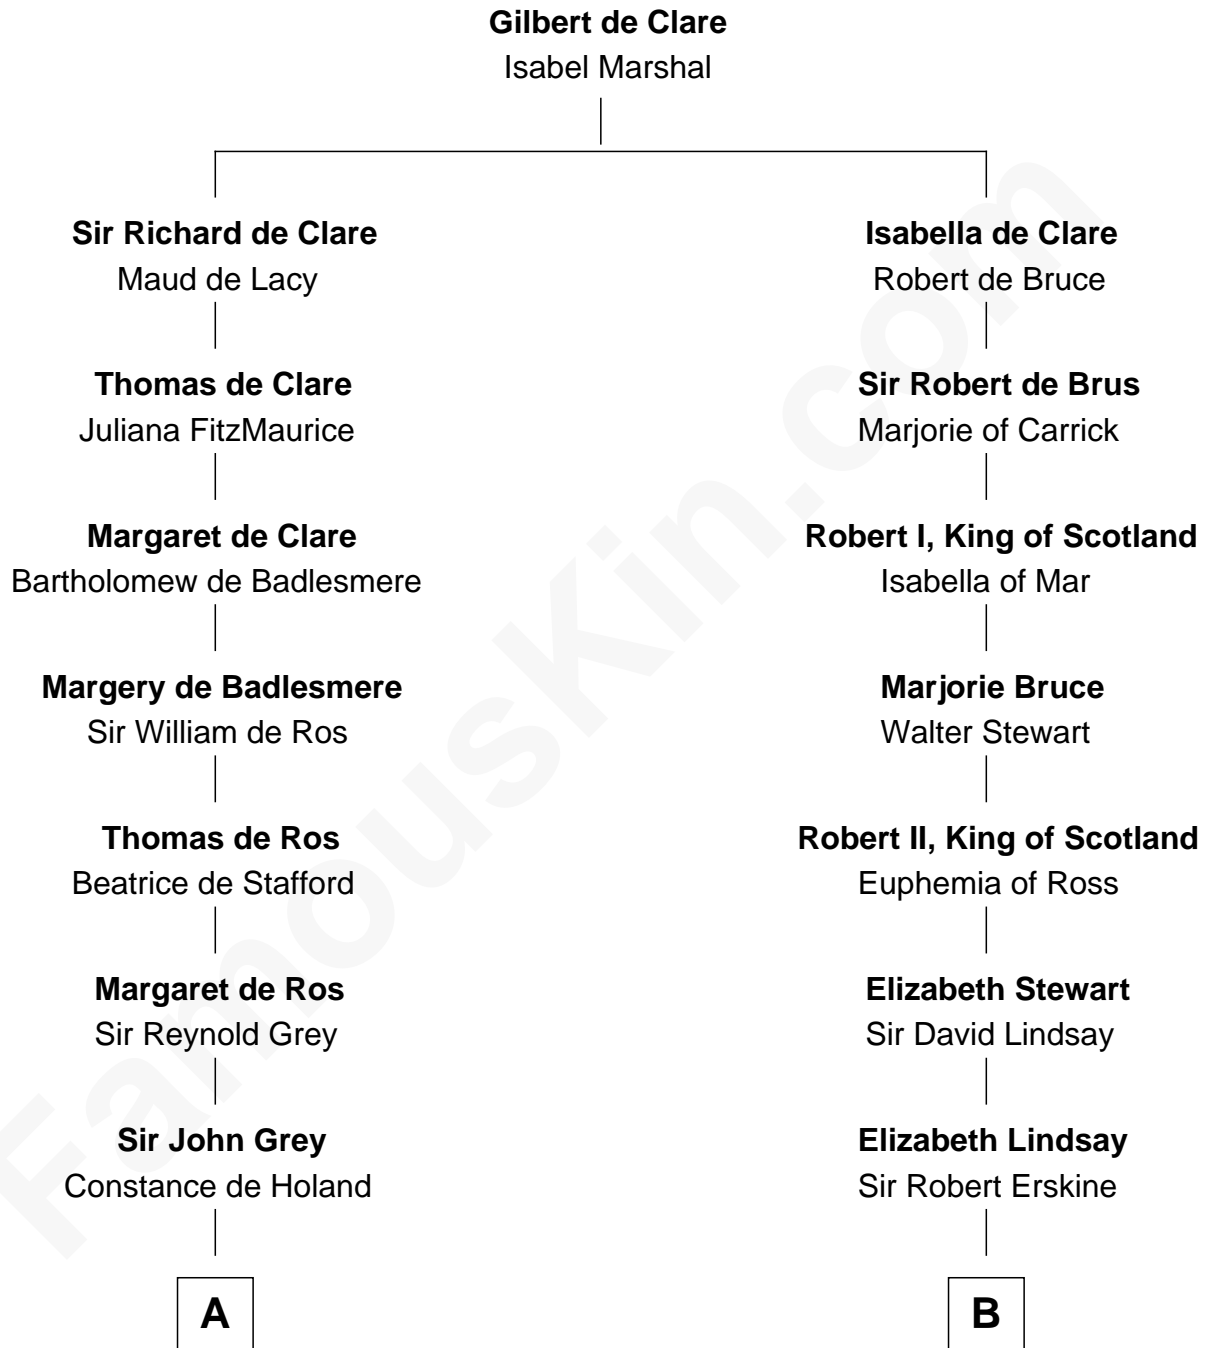

FamousKin.com

Relationship Chart of

Horace Gray

U.S. Supreme Court Justice

16th cousin 4 times removed of

Major John Pitcairn

British Commander at Battle of Lexington

C

—
Elizabeth Brown

John Chipman

—
Elizabeth Chipman

William Gray

—
Horace Gray

Harriet Upham

—
Horace Gray

U.S. Supreme Court Justice