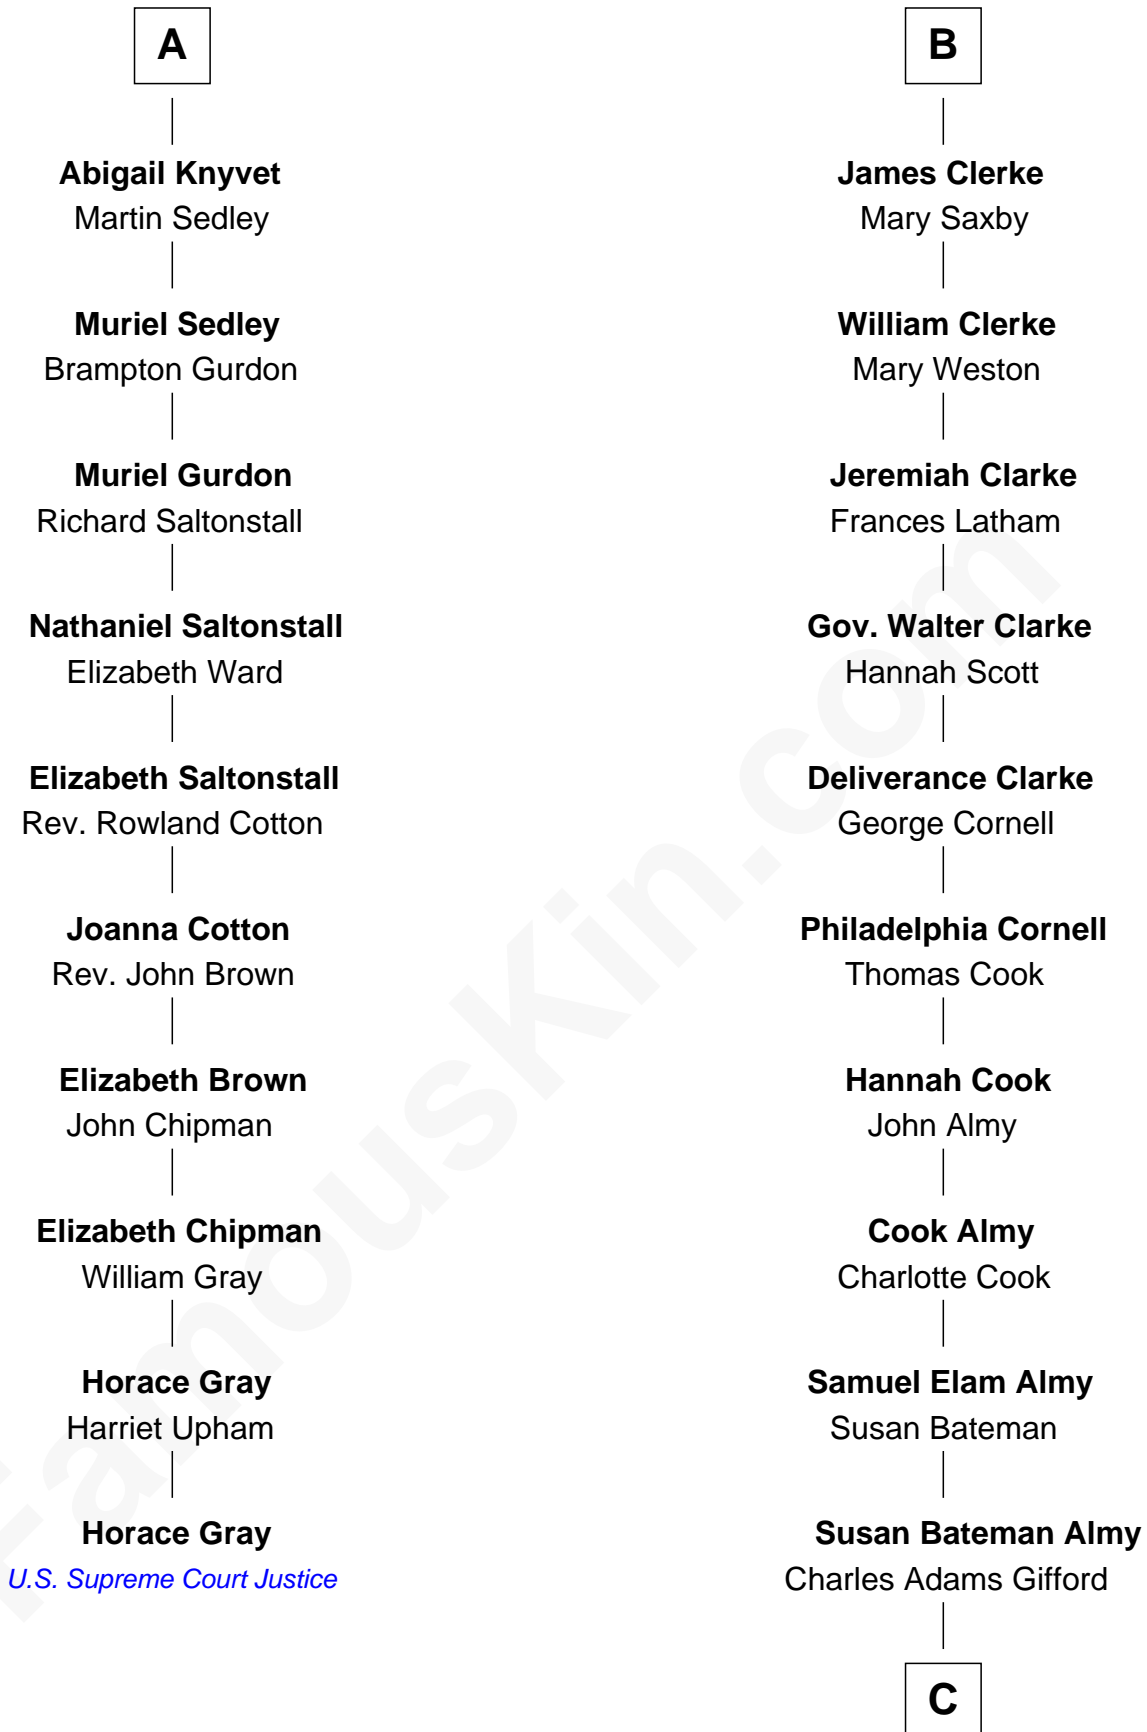

FamousKin.com

Relationship Chart of

Horace Gray

U.S. Supreme Court Justice

16th cousin 3 times removed of

Marilyn Monroe

Actress, Model, and Singer

C

Frederick Almy Gifford
Elizabeth Easton Tennant

Charles Stanley Gifford
Gladys Pearl Monroe

Marilyn Monroe
Actress, Model, and Singer

FamousKin.com