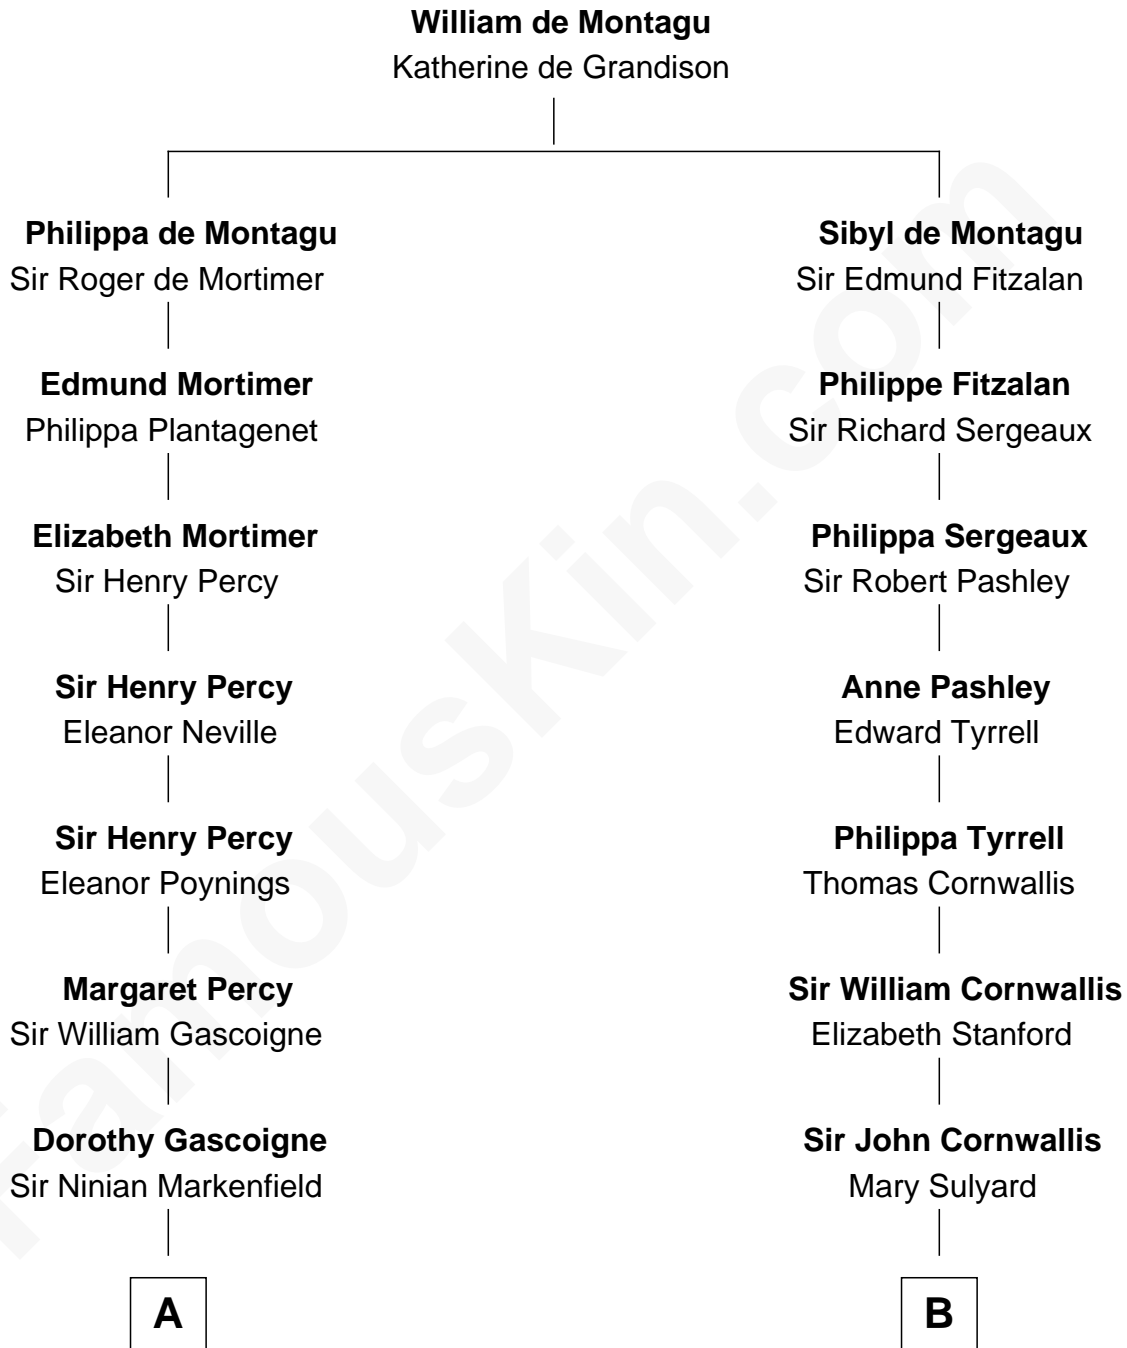

FamousKin.com

Relationship Chart of

Horace Gray

U.S. Supreme Court Justice

18th cousin 2 times removed of

Marilyn Monroe

Actress, Model, and Singer

C

Horace Gray
Harriet Upham

Horace Gray
U.S. Supreme Court Justice

D

Elizabeth Cutting Easton
William Congdon Tennant

Elizabeth Easton Tennant
Frederick Almy Gifford

Charles Stanley Gifford
Gladys Pearl Monroe

Marilyn Monroe
Actress, Model, and Singer

FamousKin.com