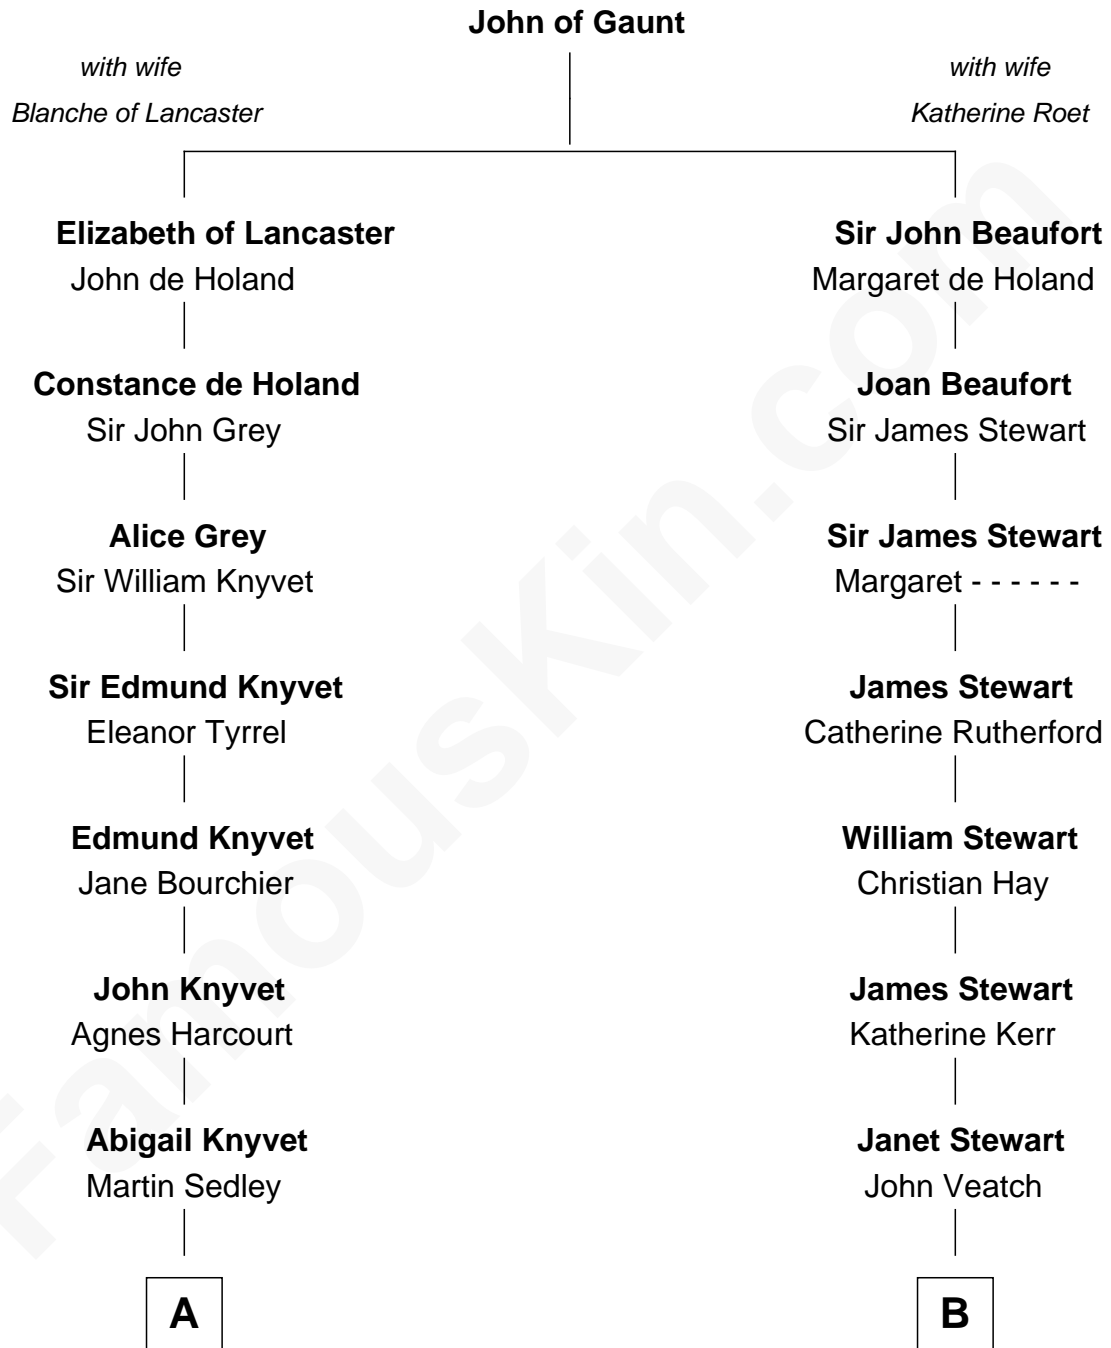

FamousKin.com

Relationship Chart of

Horace Gray

U.S. Supreme Court Justice

14th cousin 1 time removed of

Noel Coward

Playwright, Actor, and Songwriter