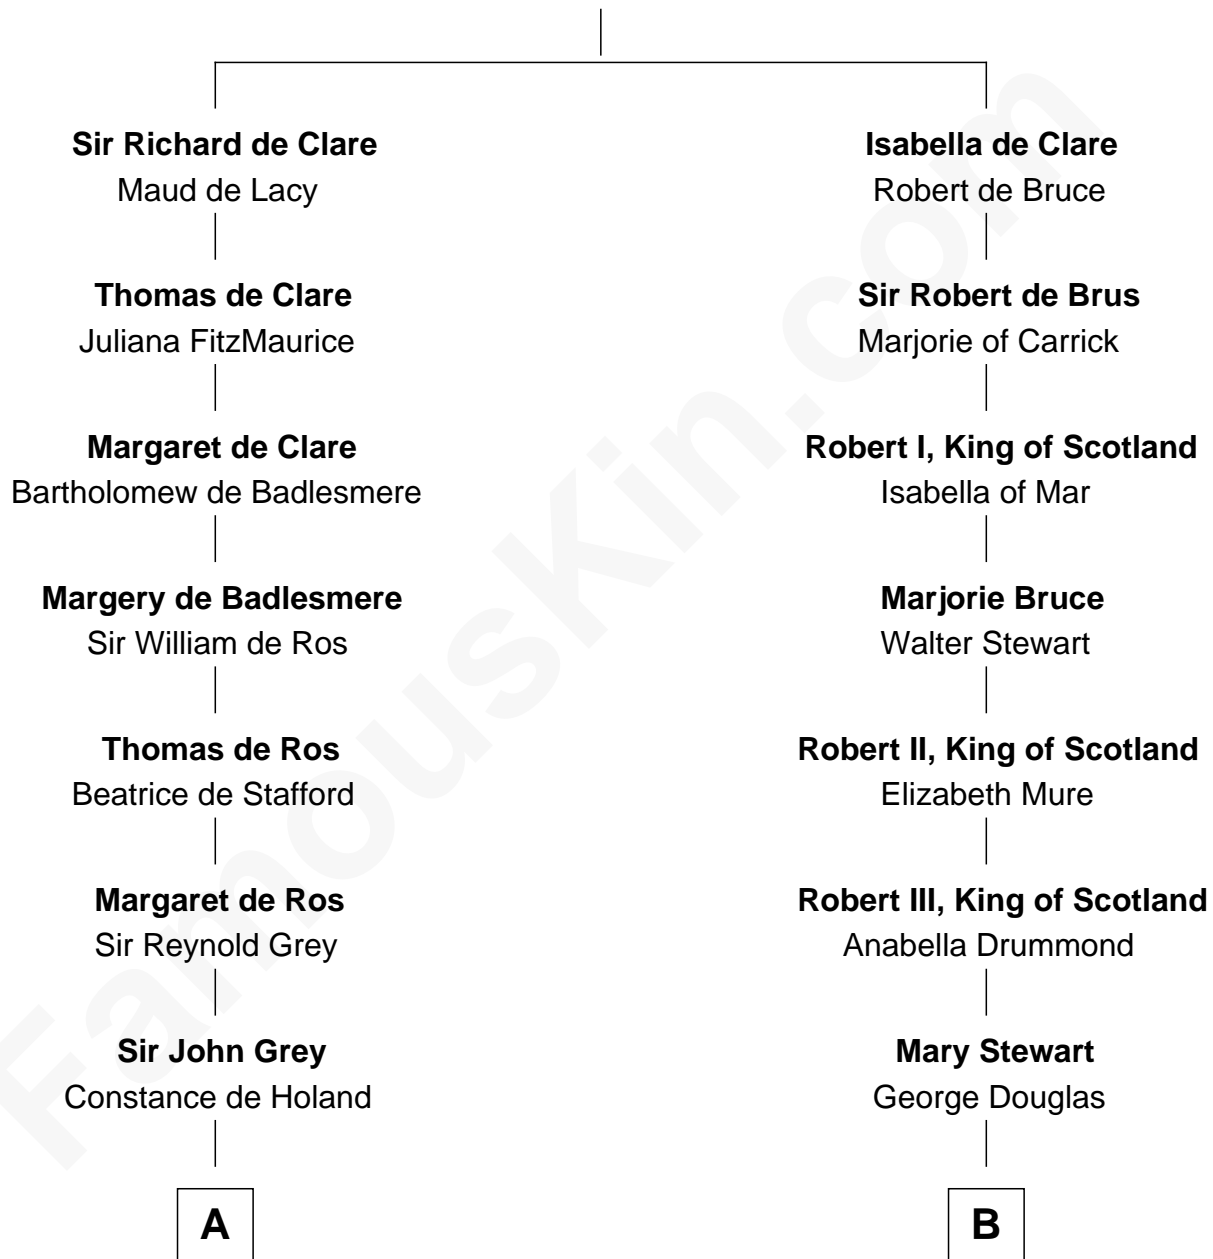

## Relationship Chart of

**Horace Gray**

*U.S. Supreme Court Justice*

20th cousin of

**Noel Coward**

*Playwright, Actor, and Songwriter*

**Gilbert de Clare**

Isabel Marshal

**C**

**Elizabeth Brown**

John Chipman

**Elizabeth Chipman**

William Gray

**Horace Gray**

Harriet Upham

**Horace Gray**

*U.S. Supreme Court Justice*

**D**

**Henry Veitch**

Margaret Harrison

**Henry Gordon Veitch**

Mary Kathleen Synch

**Violet Agnes Veitch**

Arthur Sabin Coward