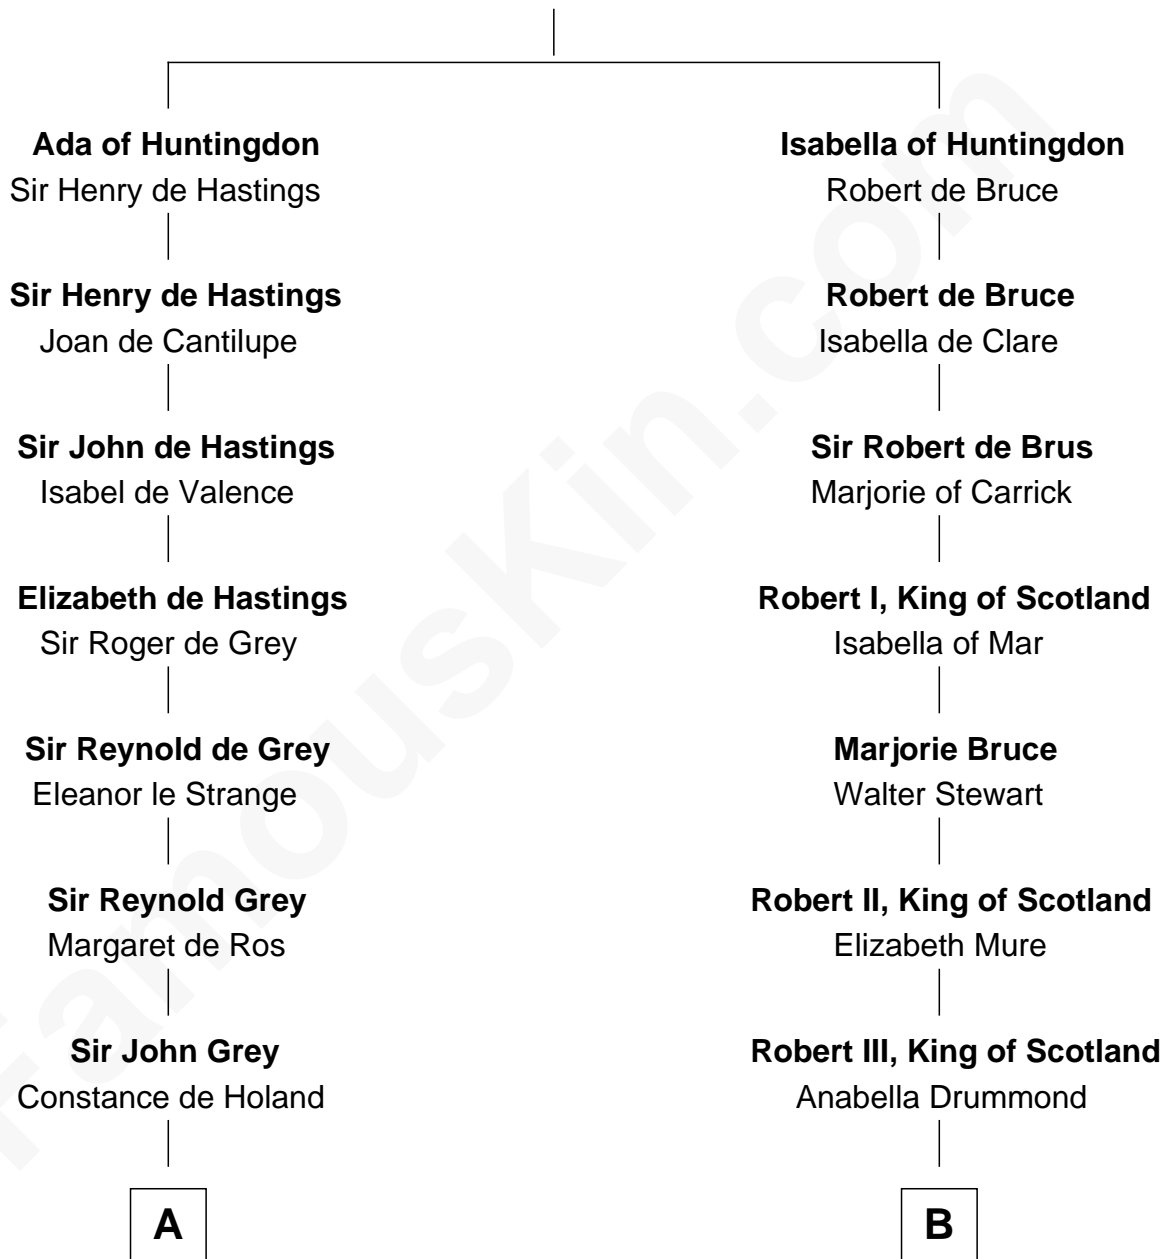

David of Huntingdon

Maud of Chester