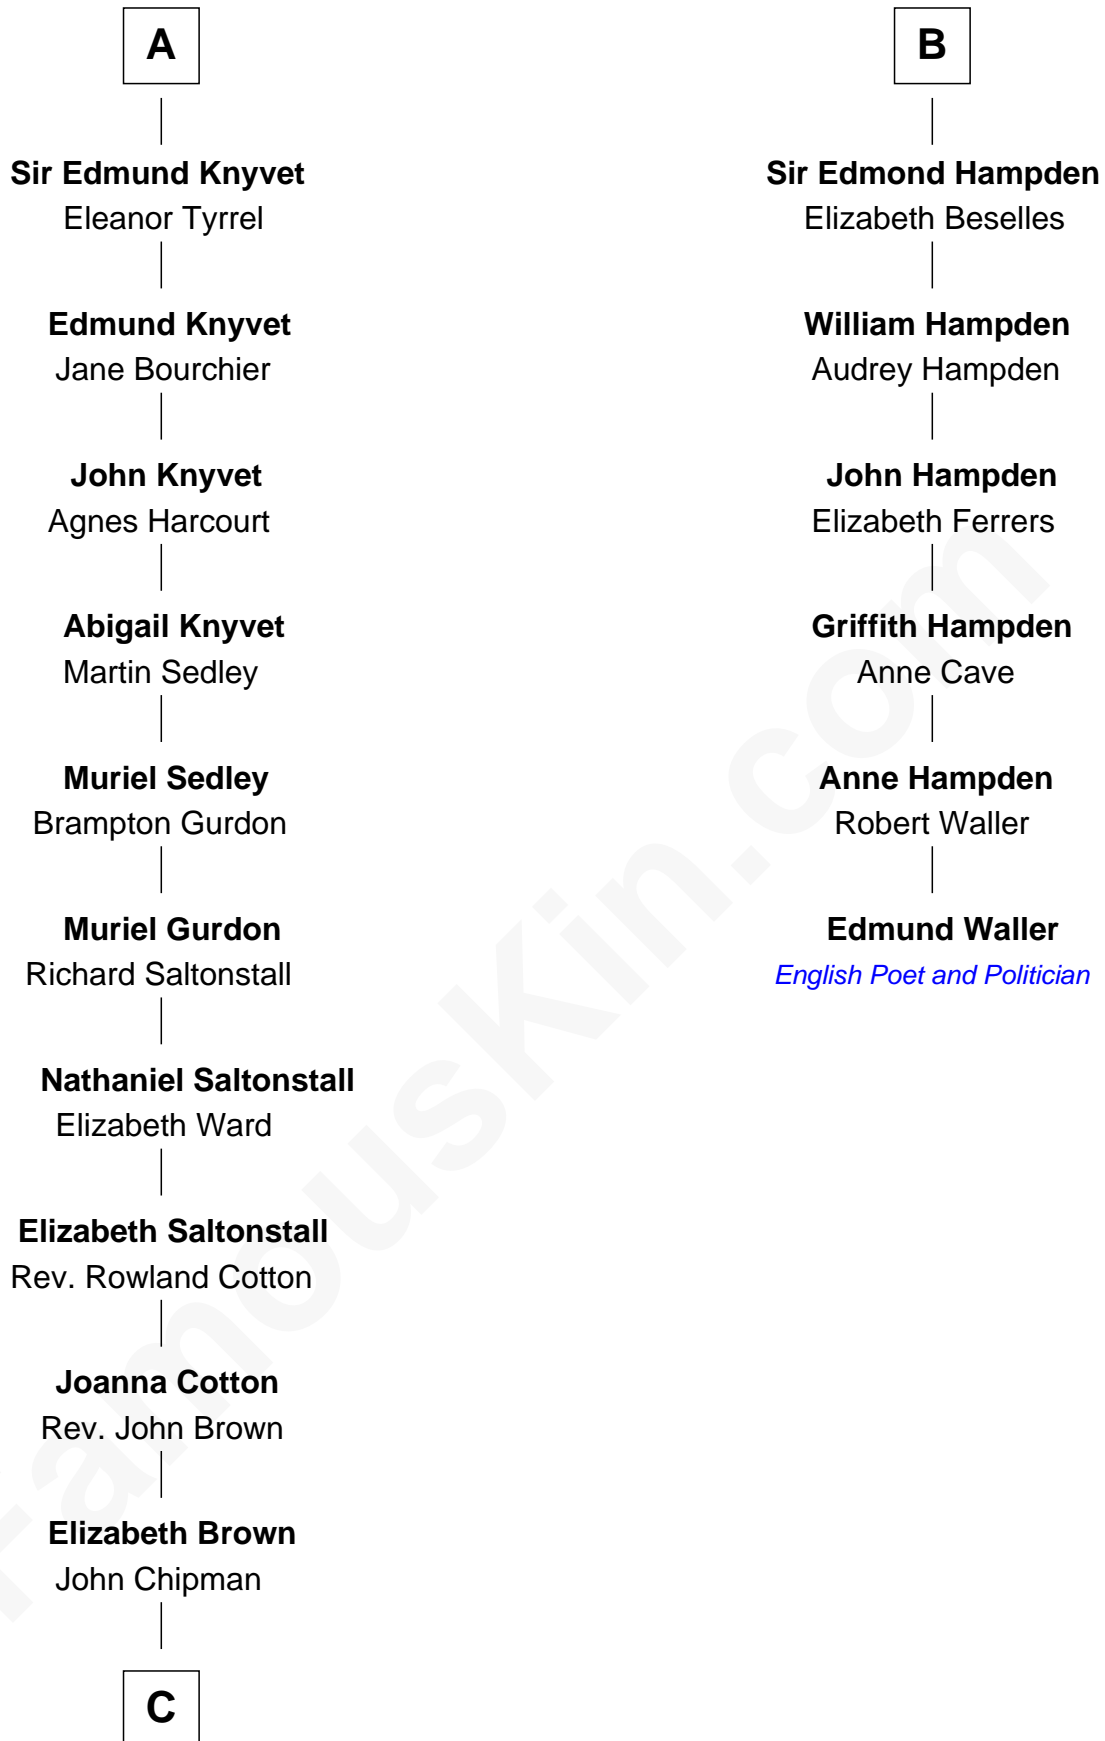

FamousKin.com

Relationship Chart of

Horace Gray

U.S. Supreme Court Justice

12th cousin 7 times removed of

Edmund Waller

English Poet and Politician

Alan la Zouche

Sir Oliver la Zouche

la Zouche

Sir John de Popham

Sir Robert de Popham

Alice -----

Sir John de Popham

Sibyl de Saint Martin

Henry Popham

Joan -----

Sir Stephen Popham

Beatrice Bohun

Margery Popham

Thomas Hampden

B

C

—
Elizabeth Chipman