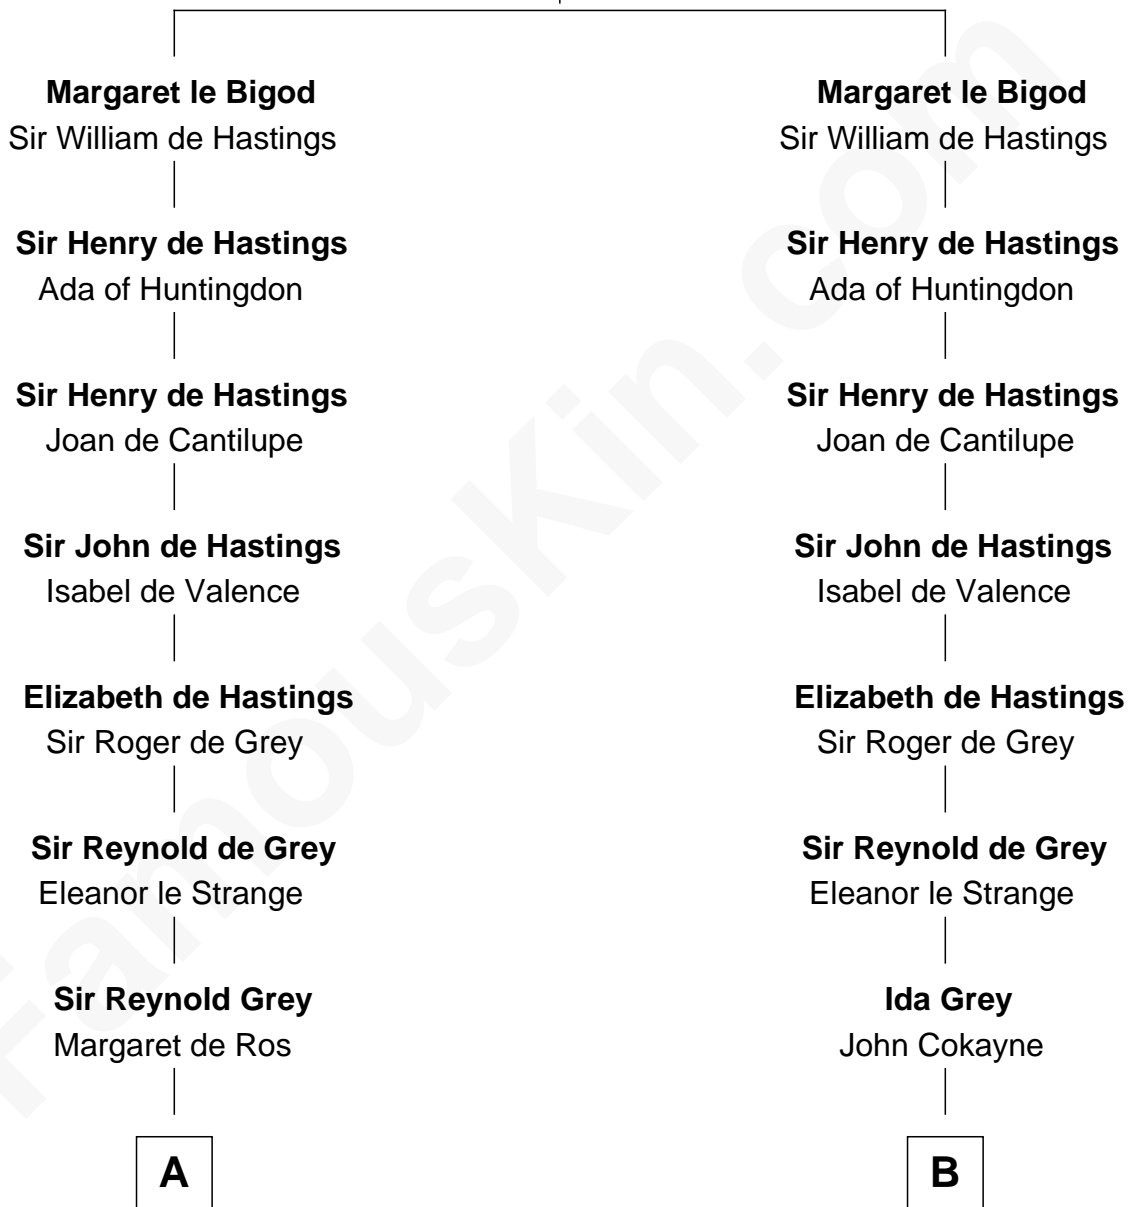

## Relationship Chart of

### Horace Gray

*U.S. Supreme Court Justice*

15th cousin 6 times removed of

### Edmund Waller

*English Poet and Politician*

**Roger le Bigod**

Ida de Tony

**C**

**Joanna Cotton**  
Rev. John Brown

**Elizabeth Brown**  
John Chipman

**Elizabeth Chipman**  
William Gray

**Horace Gray**  
Harriet Upham

**Horace Gray**  
*U.S. Supreme Court Justice*