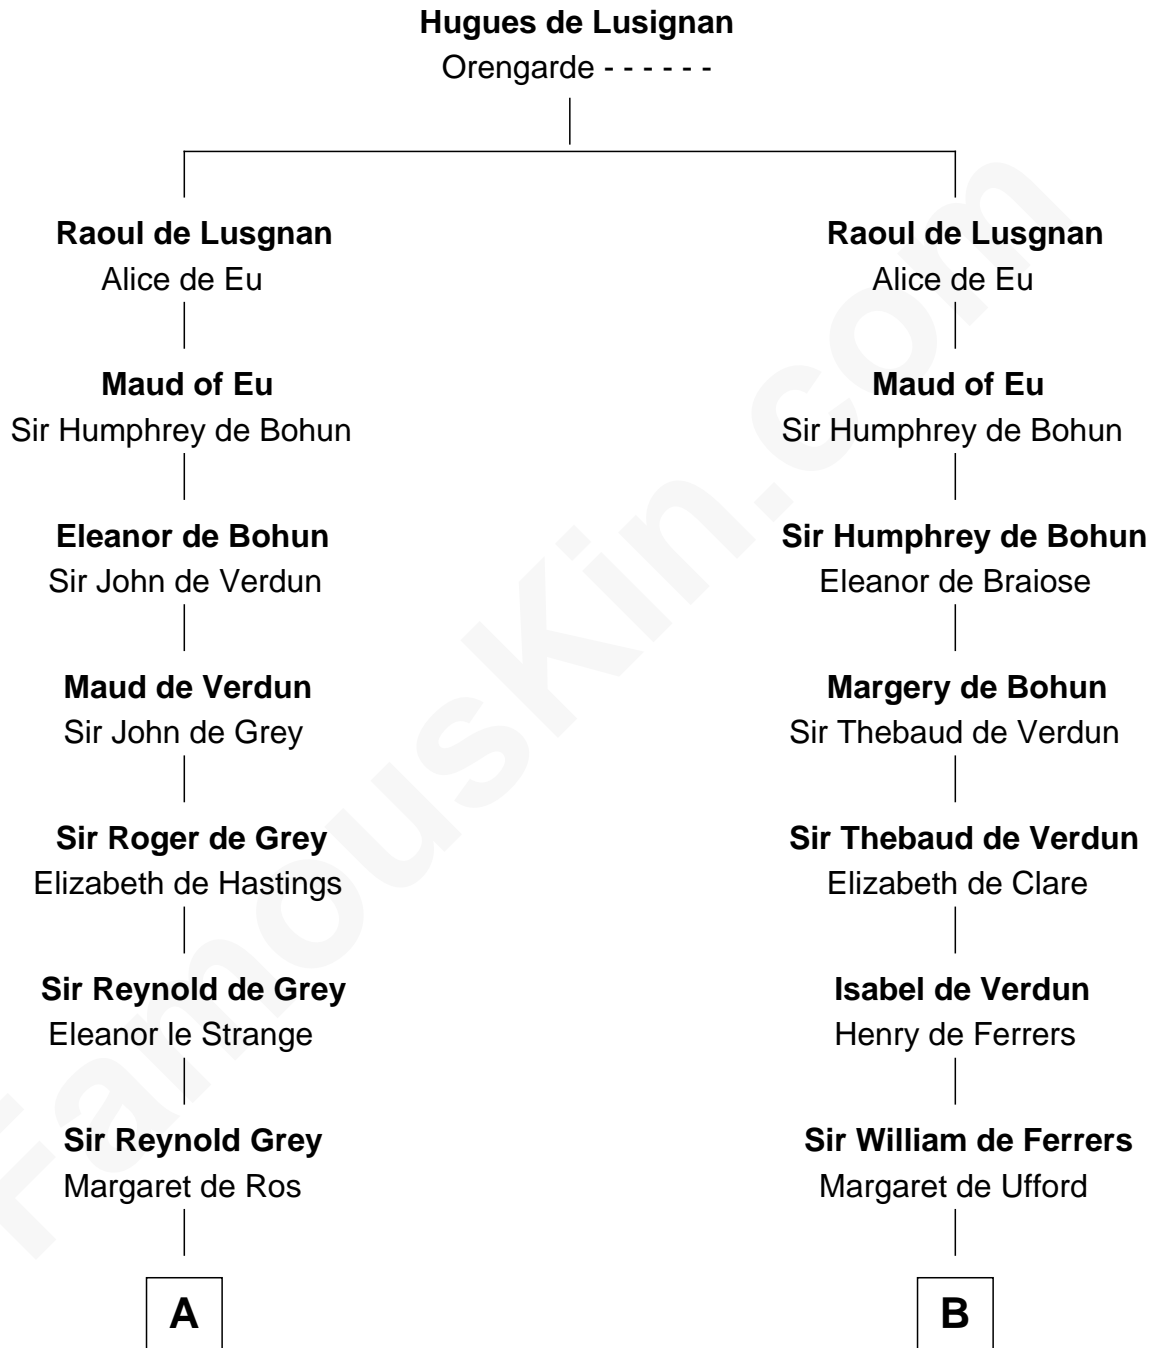

FamousKin.com

Relationship Chart of

Horace Gray

U.S. Supreme Court Justice

15th cousin 6 times removed of

Edmund Waller

English Poet and Politician

C

—
Joanna Cotton
Rev. John Brown

—
Elizabeth Brown
John Chipman

—
Elizabeth Chipman
William Gray

—
Horace Gray
Harriet Upham

—
Horace Gray
U.S. Supreme Court Justice