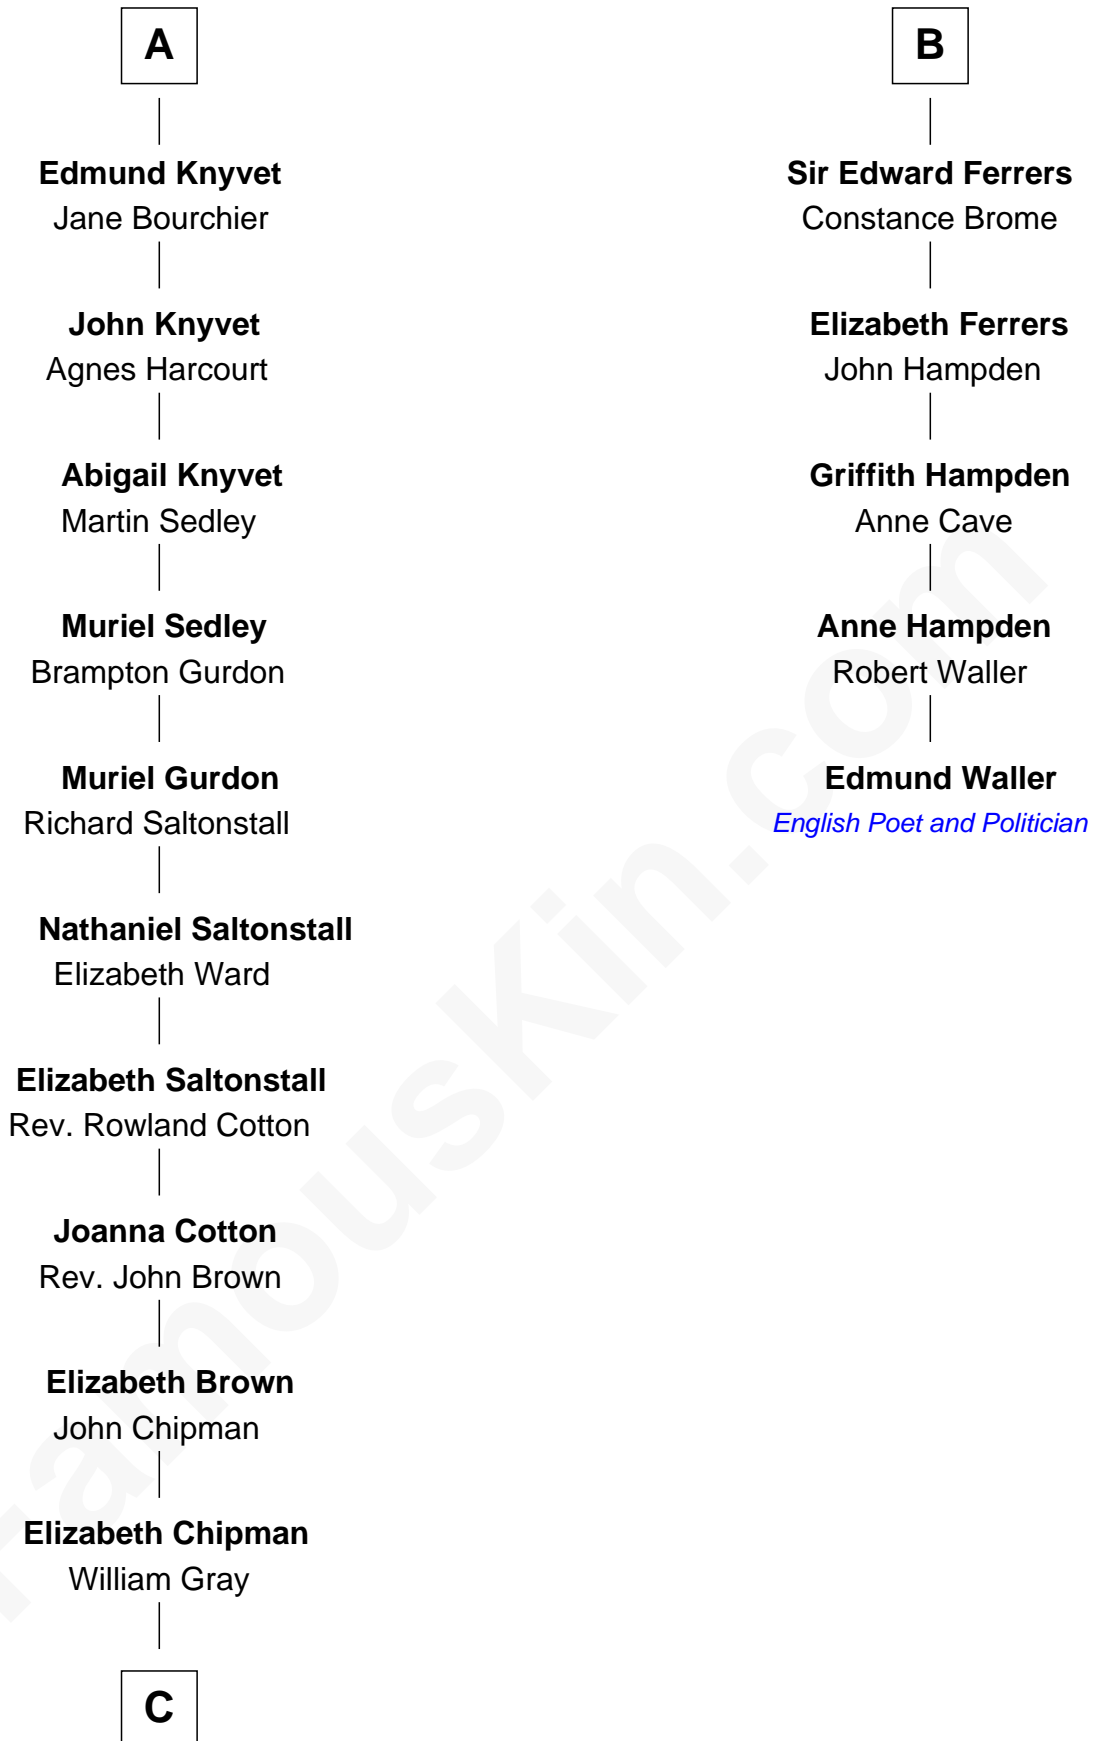

FamousKin.com

Relationship Chart of

Horace Gray

U.S. Supreme Court Justice

11th cousin 7 times removed of

Edmund Waller

English Poet and Politician

Sir Gilbert de Clare

Joan of Acre

C

—
Horace Gray
Harriet Upham

—
Horace Gray
U.S. Supreme Court Justice

FamousKin.com