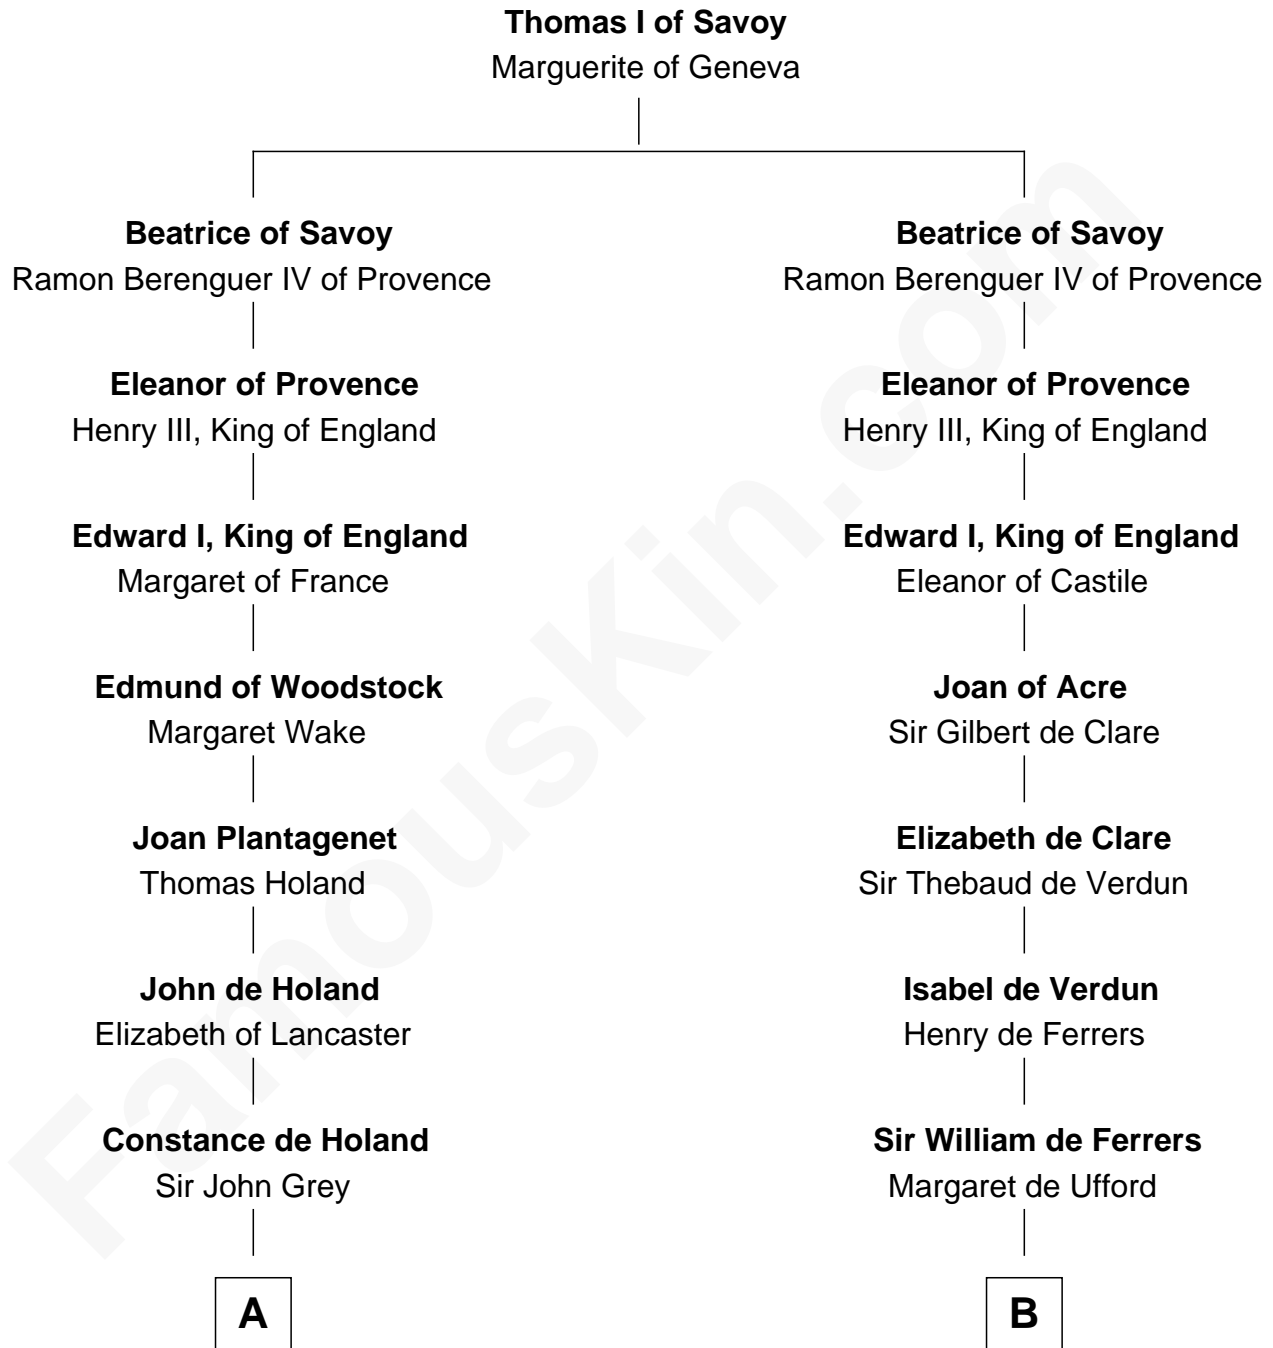

FamousKin.com

Relationship Chart of

Horace Gray

U.S. Supreme Court Justice

15th cousin 5 times removed of

Edmund Waller

English Poet and Politician

C

—
Elizabeth Brown

John Chipman

—
Elizabeth Chipman

William Gray

—
Horace Gray

Harriet Upham

—
Horace Gray

U.S. Supreme Court Justice