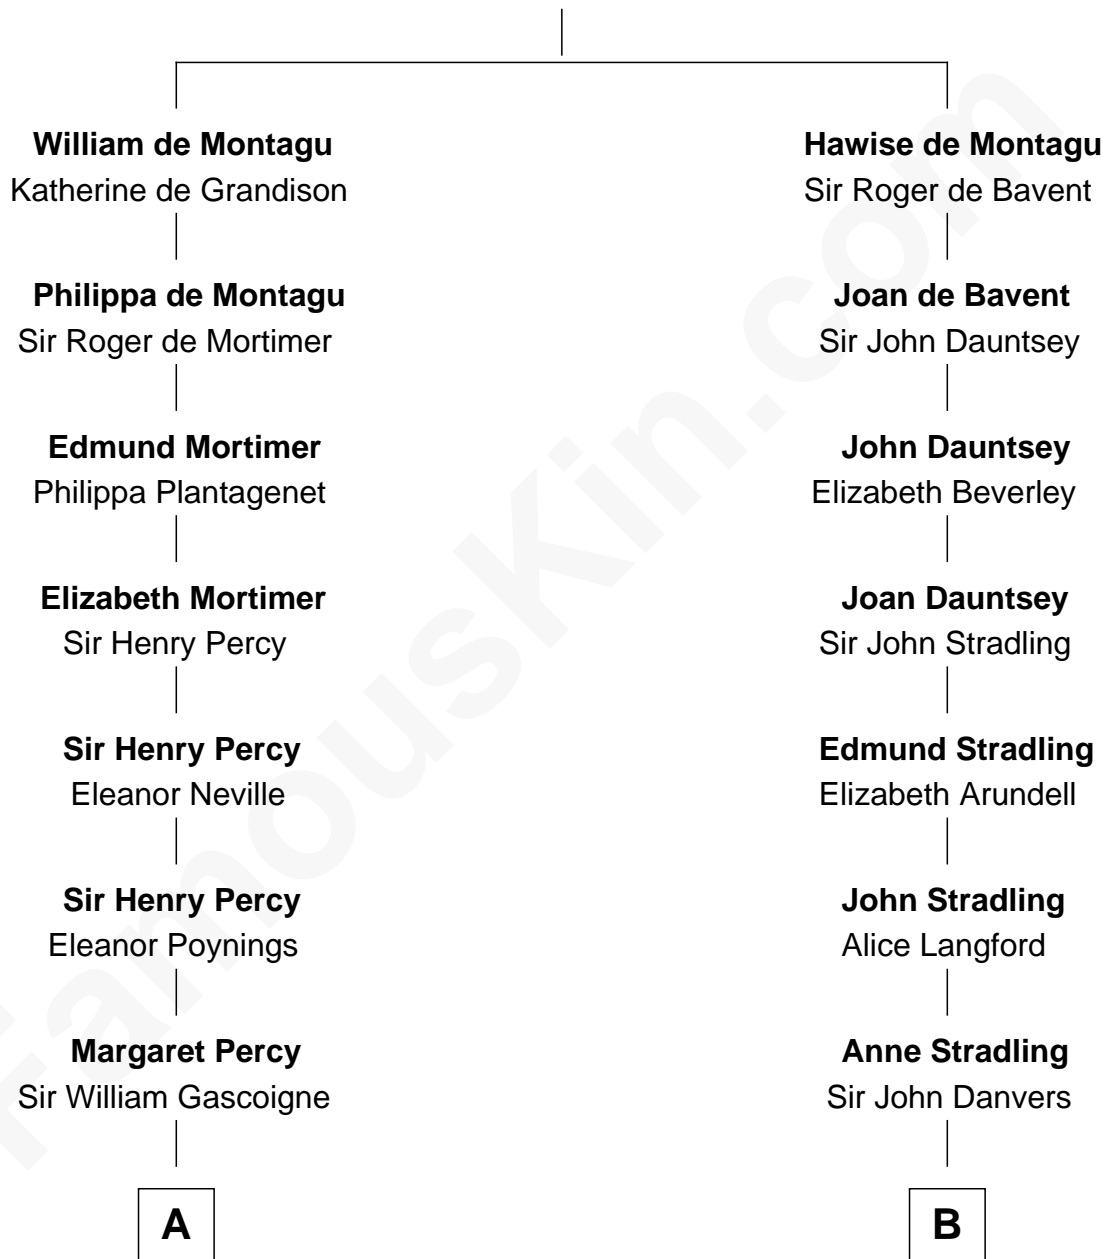

FamousKin.com

Relationship Chart of

Horace Gray

U.S. Supreme Court Justice

11th cousin 8 times removed of

Edmund Waller

English Poet and Politician

Sir William de Montagu

Elizabeth de Montfort

C

—
Elizabeth Chipman

William Gray

—
Horace Gray

Harriet Upham

—
Horace Gray

U.S. Supreme Court Justice