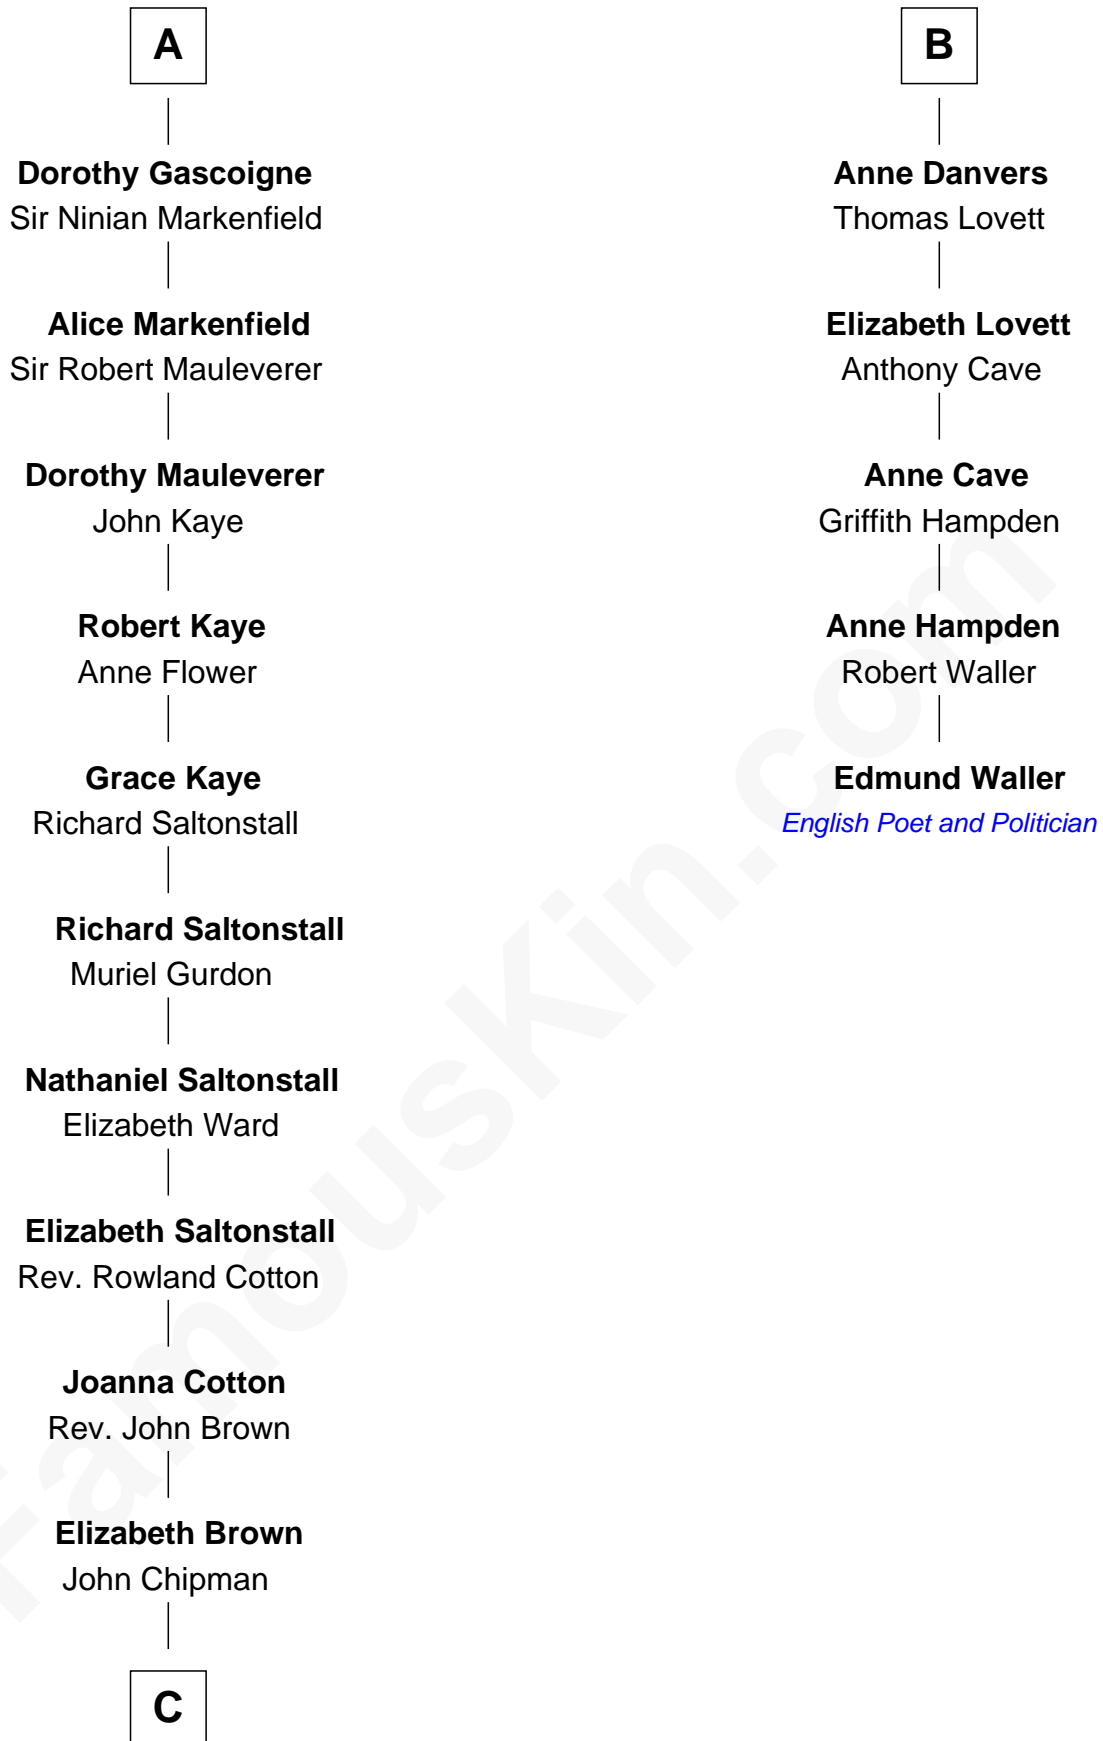

FamousKin.com

Relationship Chart of

Horace Gray

U.S. Supreme Court Justice

11th cousin 8 times removed of

Edmund Waller

English Poet and Politician

Sir William de Montagu

Elizabeth de Montfort

C

—
Elizabeth Chipman

William Gray

—
Horace Gray

Harriet Upham

—
Horace Gray

U.S. Supreme Court Justice