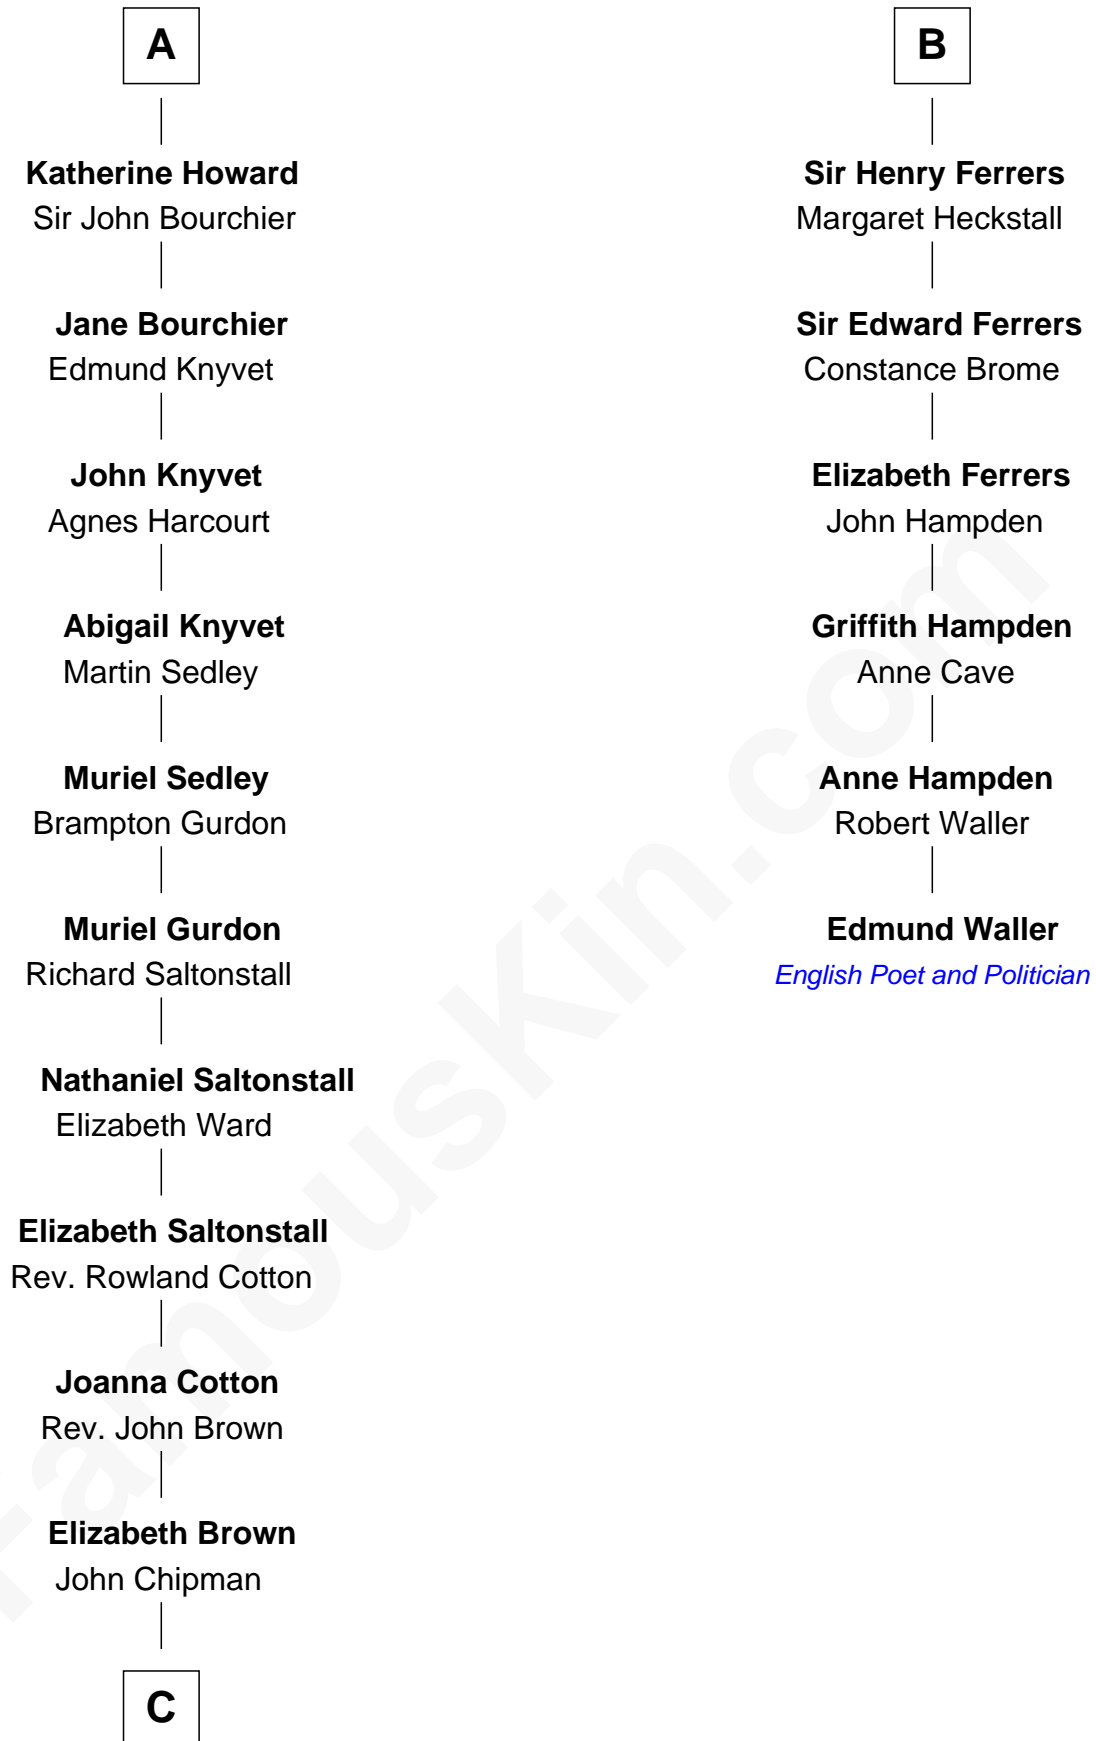

### Horace Gray

*U.S. Supreme Court Justice*

12th cousin 7 times removed of

### Edmund Waller

*English Poet and Politician*

**Sir Humphrey de Bohun**

Eleanor de Braiose

**C**

—  
**Elizabeth Chipman**

William Gray

—  
**Horace Gray**

Harriet Upham

—  
**Horace Gray**

*U.S. Supreme Court Justice*

FamousKin.com