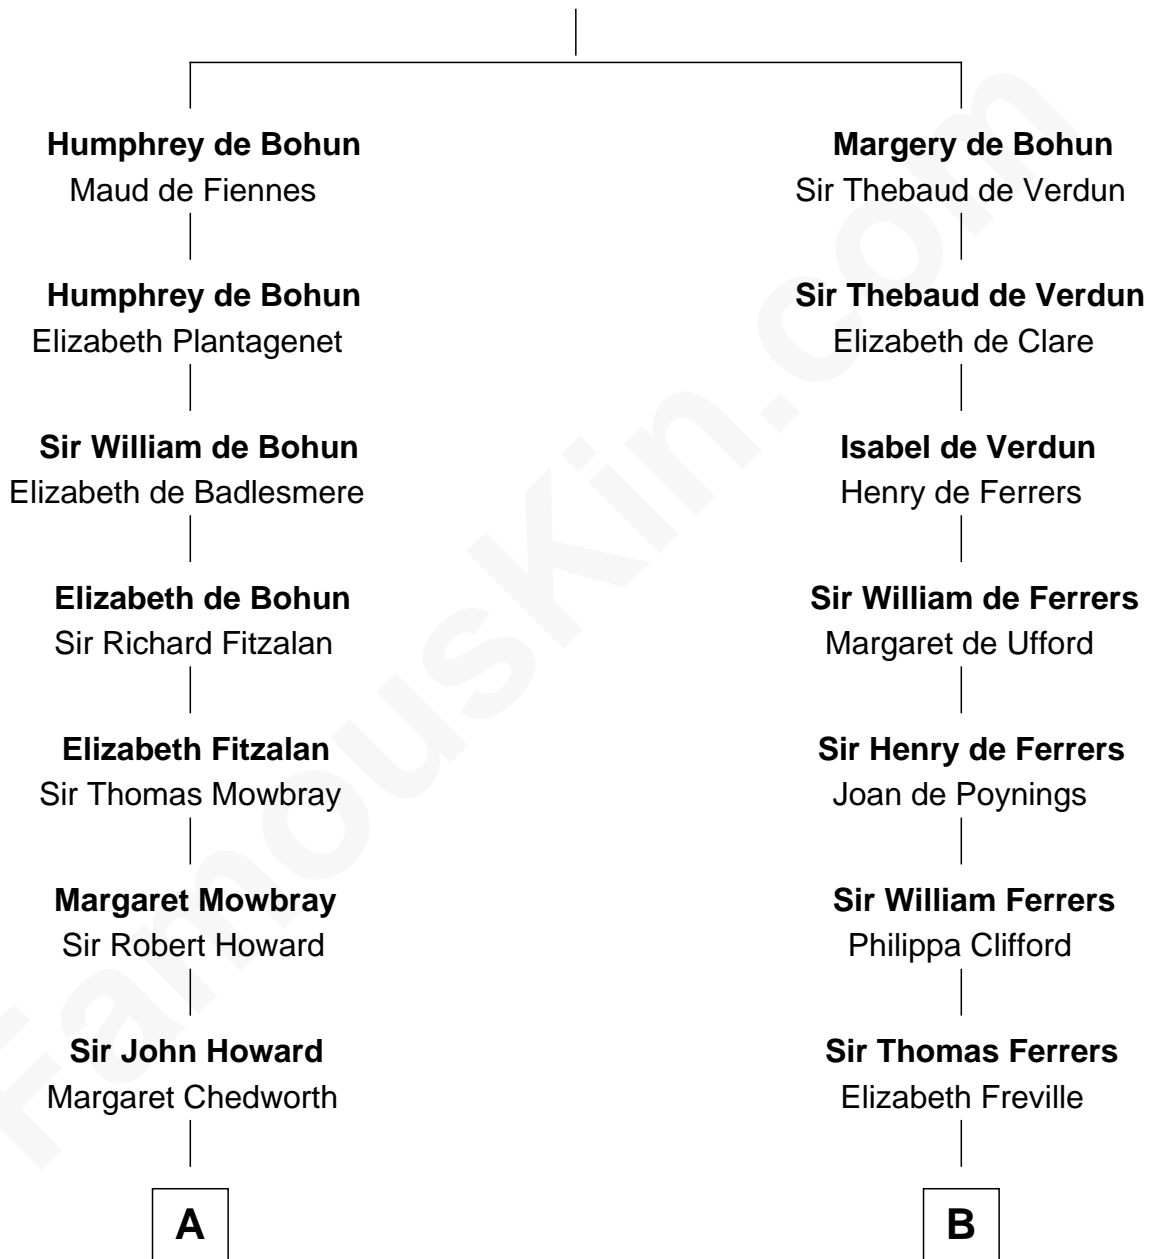

## Relationship Chart of

### Horace Gray

*U.S. Supreme Court Justice*

12th cousin 7 times removed of

### Edmund Waller

*English Poet and Politician*

**Sir Humphrey de Bohun**

Eleanor de Braiose

**C**

—  
**Elizabeth Chipman**

William Gray

—  
**Horace Gray**

Harriet Upham

—  
**Horace Gray**

*U.S. Supreme Court Justice*

FamousKin.com