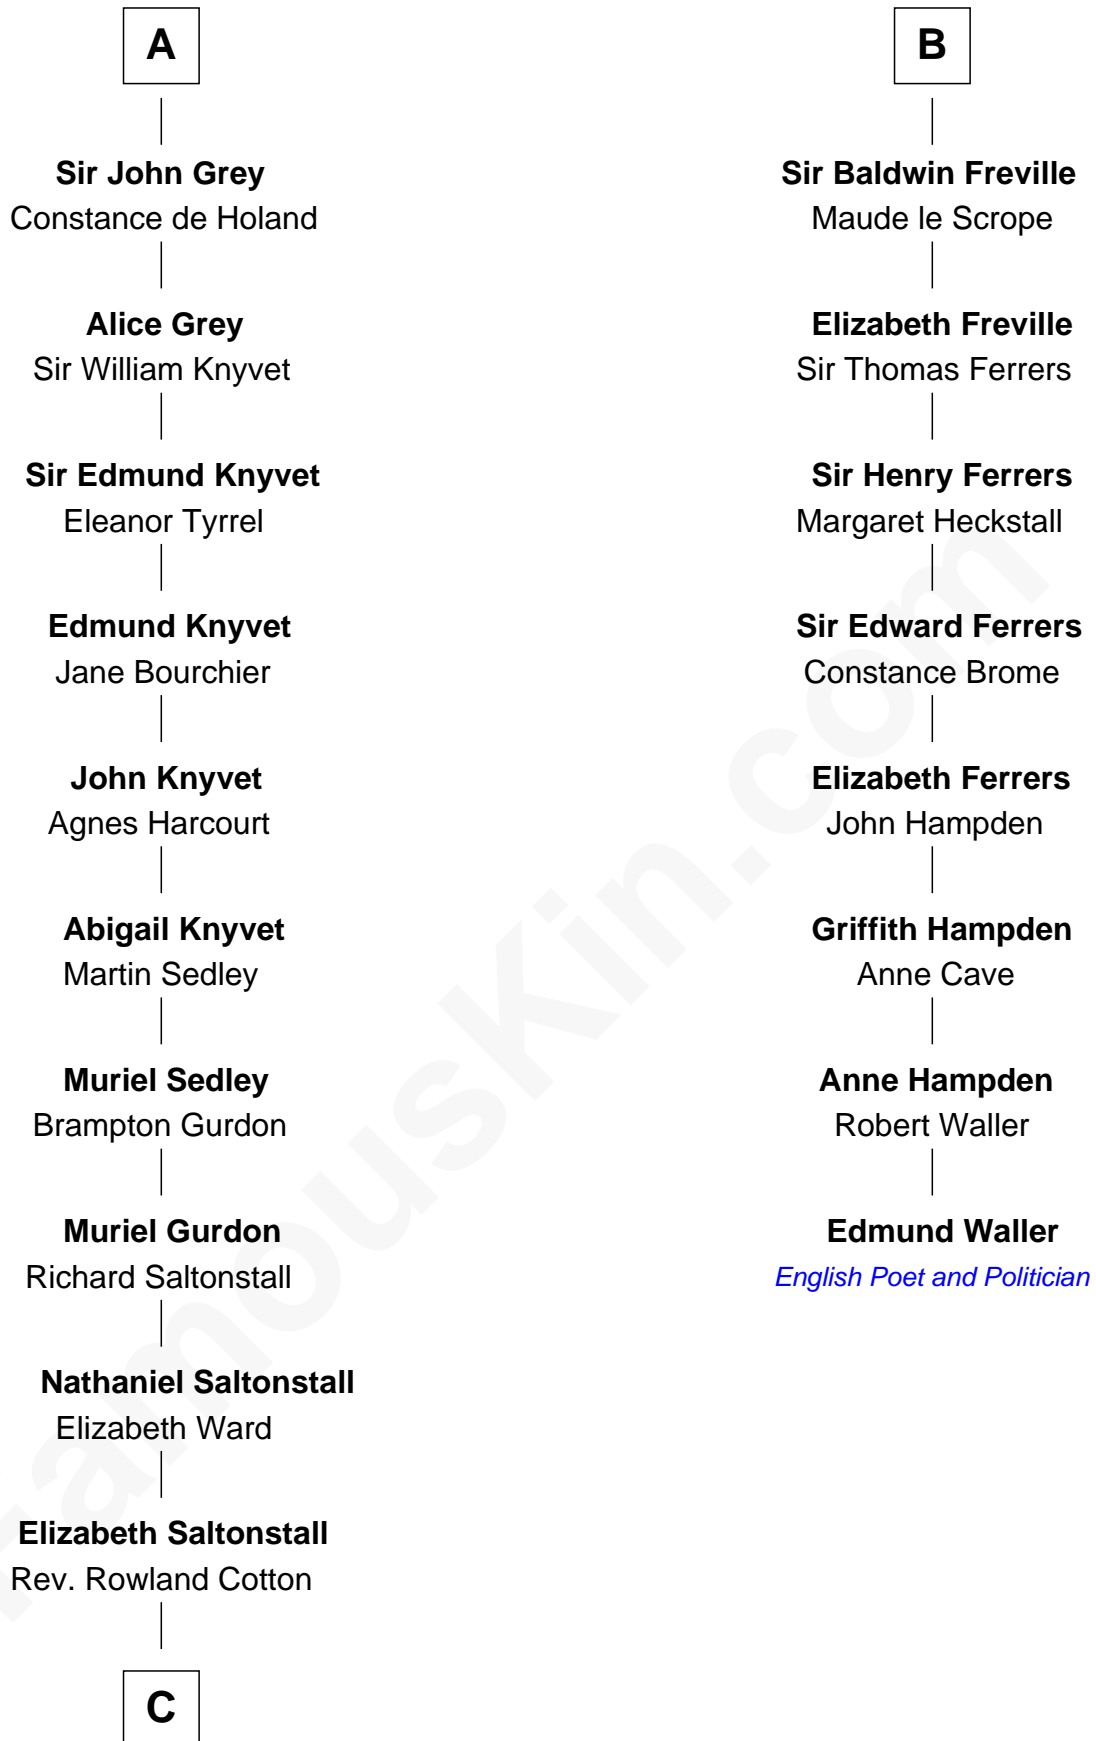

## Relationship Chart of

### Horace Gray

*U.S. Supreme Court Justice*

14th cousin 7 times removed of

### Edmund Waller

*English Poet and Politician*

**C**

—  
**Joanna Cotton**  
Rev. John Brown

—  
**Elizabeth Brown**  
John Chipman

—  
**Elizabeth Chipman**  
William Gray

—  
**Horace Gray**  
Harriet Upham

—  
**Horace Gray**  
*U.S. Supreme Court Justice*

FamousKin.com