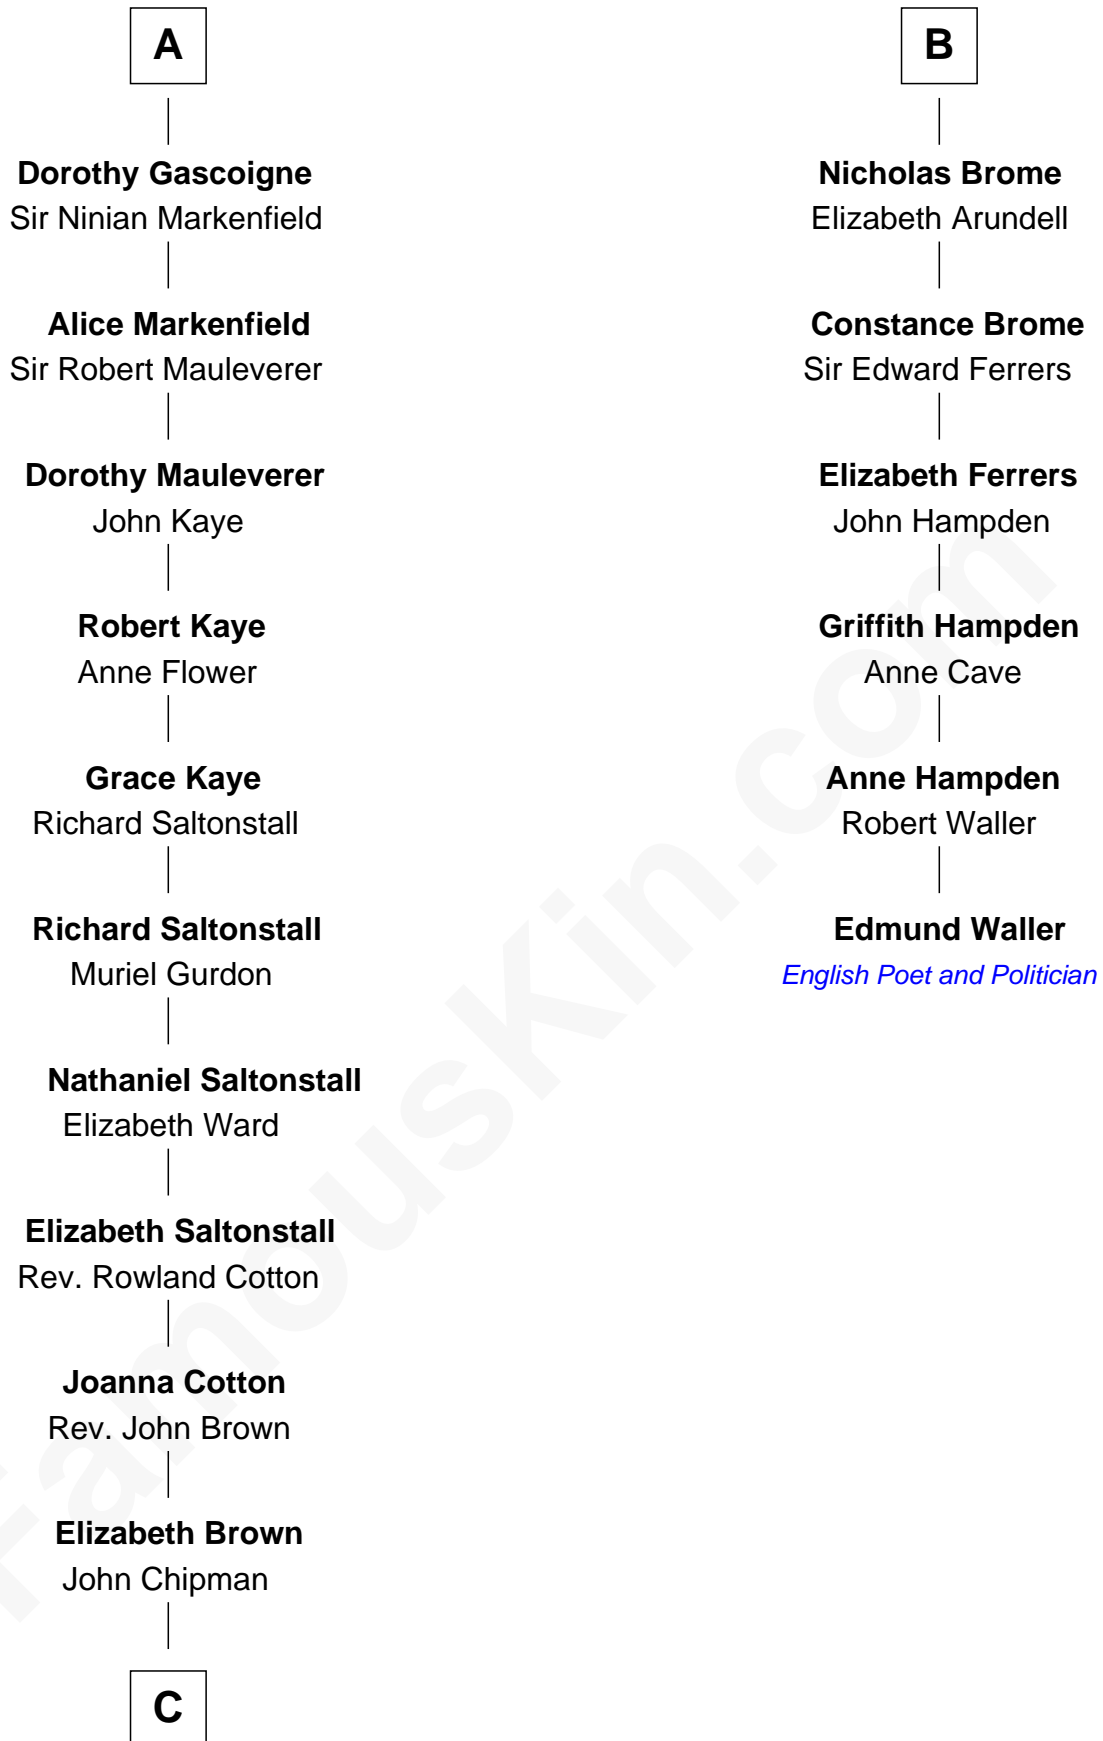

## Relationship Chart of

### Horace Gray

*U.S. Supreme Court Justice*

12th cousin 7 times removed of

**Edmund Waller**

*English Poet and Politician*

**C**

—  
**Elizabeth Chipman**

William Gray

—  
**Horace Gray**

Harriet Upham

—  
**Horace Gray**

*U.S. Supreme Court Justice*

FamousKin.com