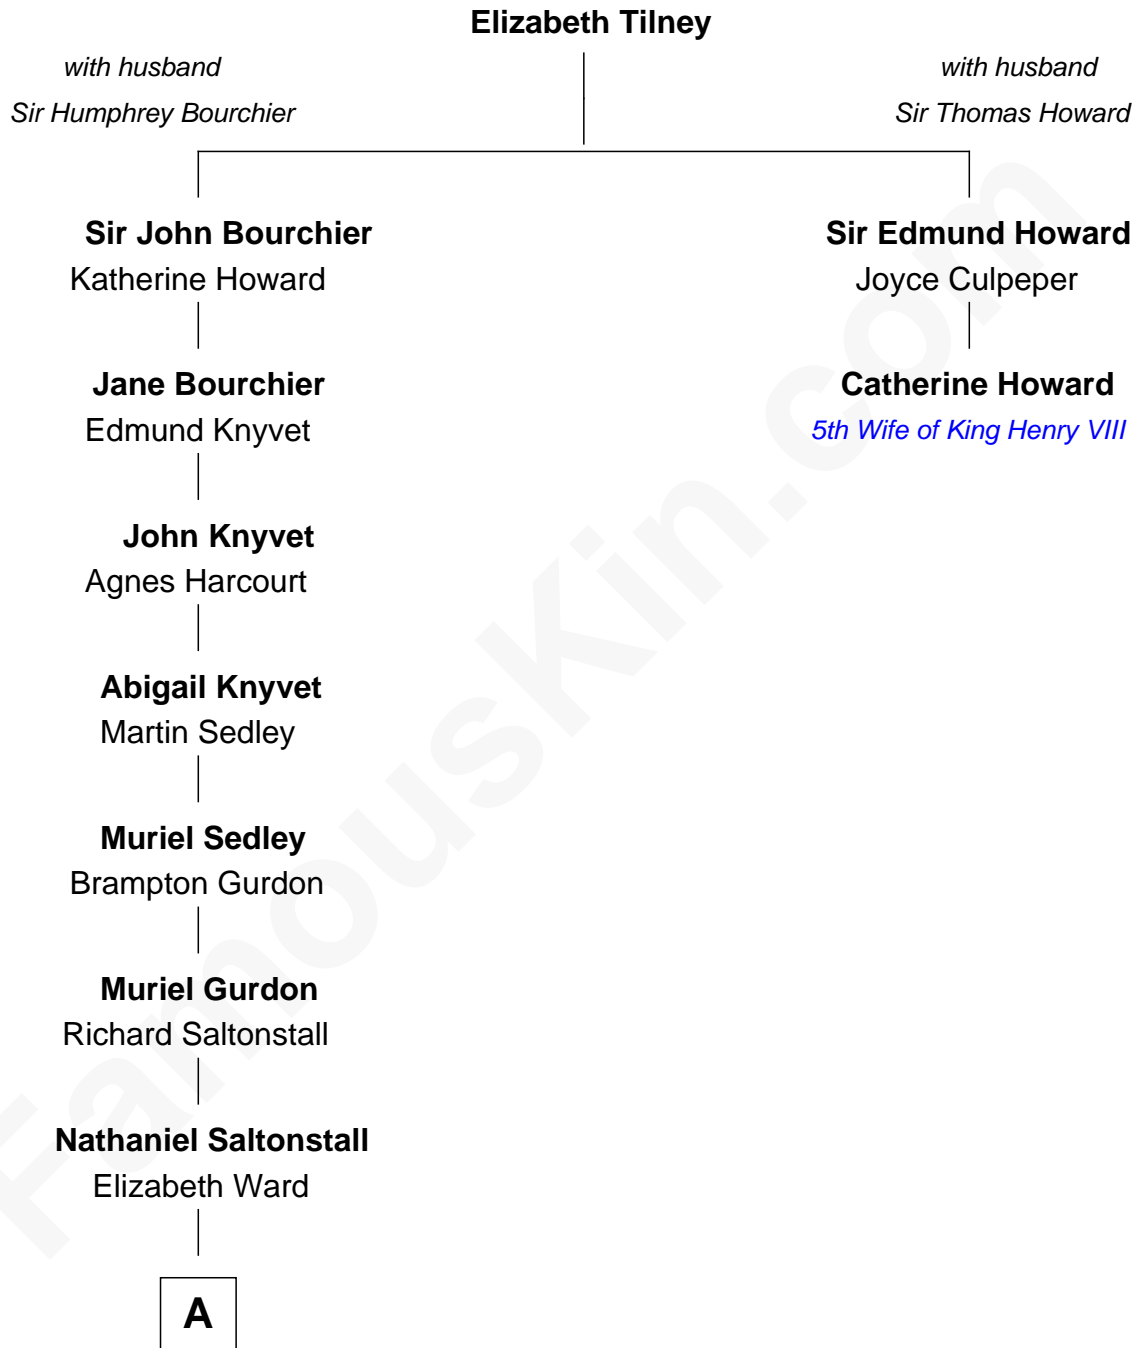

FamousKin.com

Relationship Chart of

Horace Gray

U.S. Supreme Court Justice

1st cousin 11 times removed of

Catherine Howard

5th Wife of King Henry VIII

A

—
Horace Gray

Harriet Upham

—
Horace Gray

U.S. Supreme Court Justice