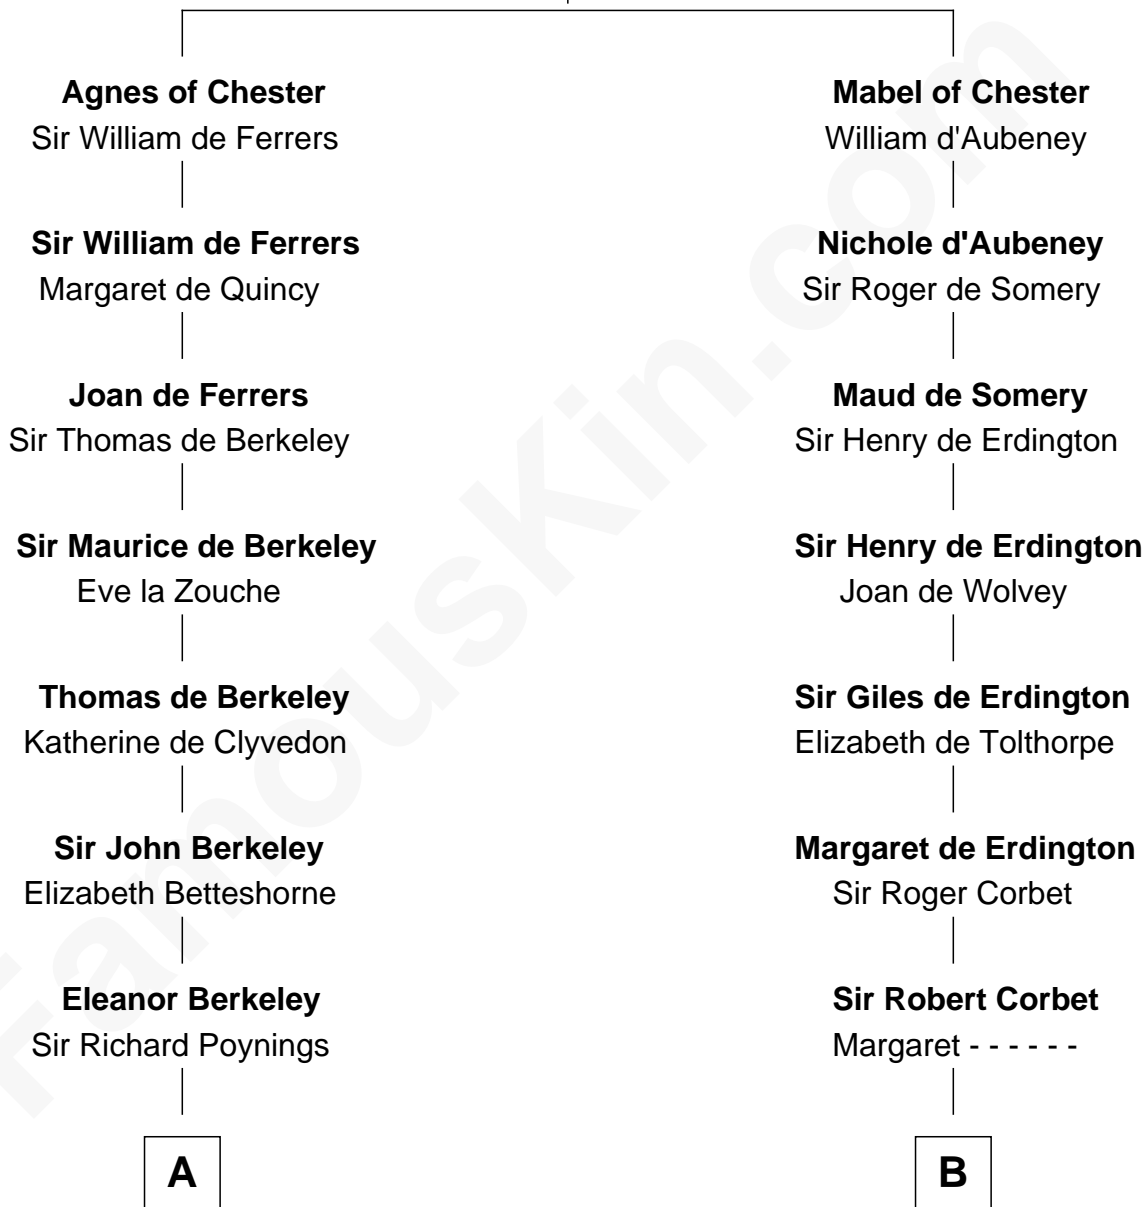

FamousKin.com

Relationship Chart of

Horace Gray

U.S. Supreme Court Justice

19th cousin 2 times removed of

Ralph Waldo Emerson

American Poet

Hugh de Kevelioc
Bertrade de Montfort