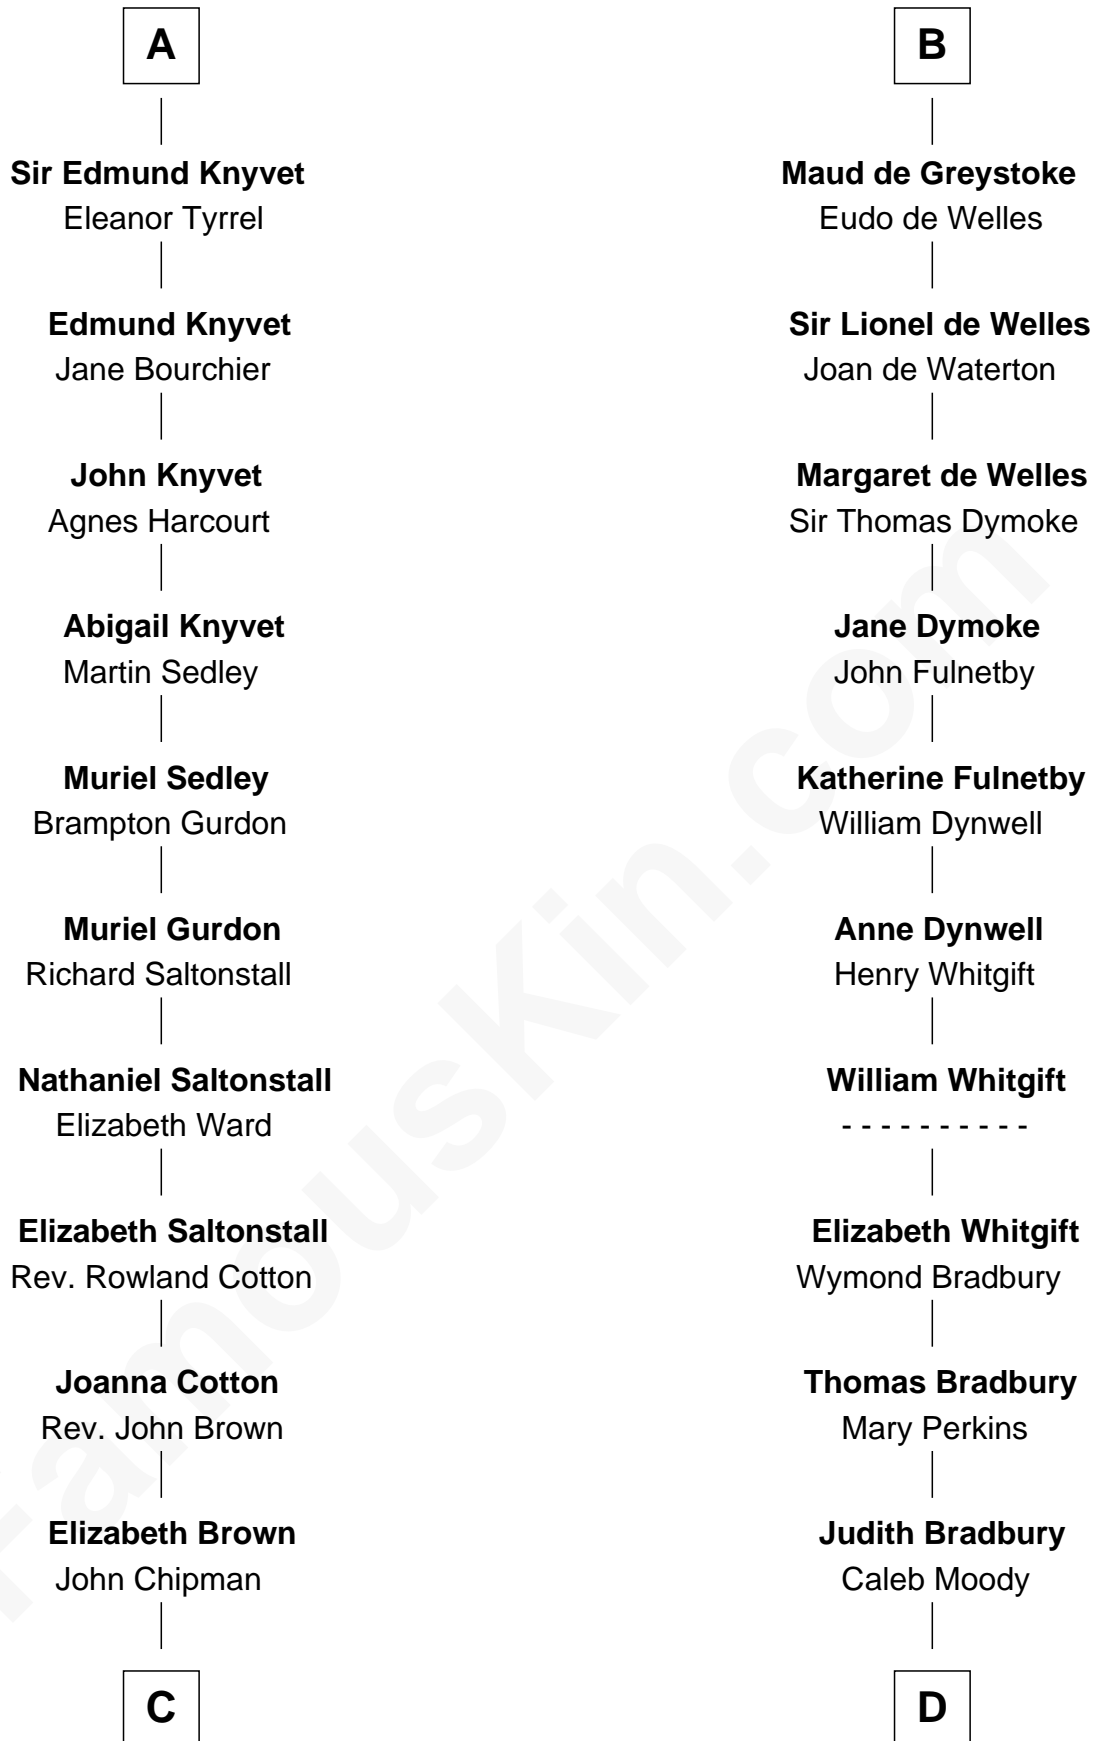

FamousKin.com

Relationship Chart of

Horace Gray

U.S. Supreme Court Justice

19th cousin 2 times removed of

Ralph Waldo Emerson

American Poet

John de Brienne
Berenguela of Leon

C

Elizabeth Chipman

William Gray

Horace Gray

Harriet Upham

Horace Gray

U.S. Supreme Court Justice

D