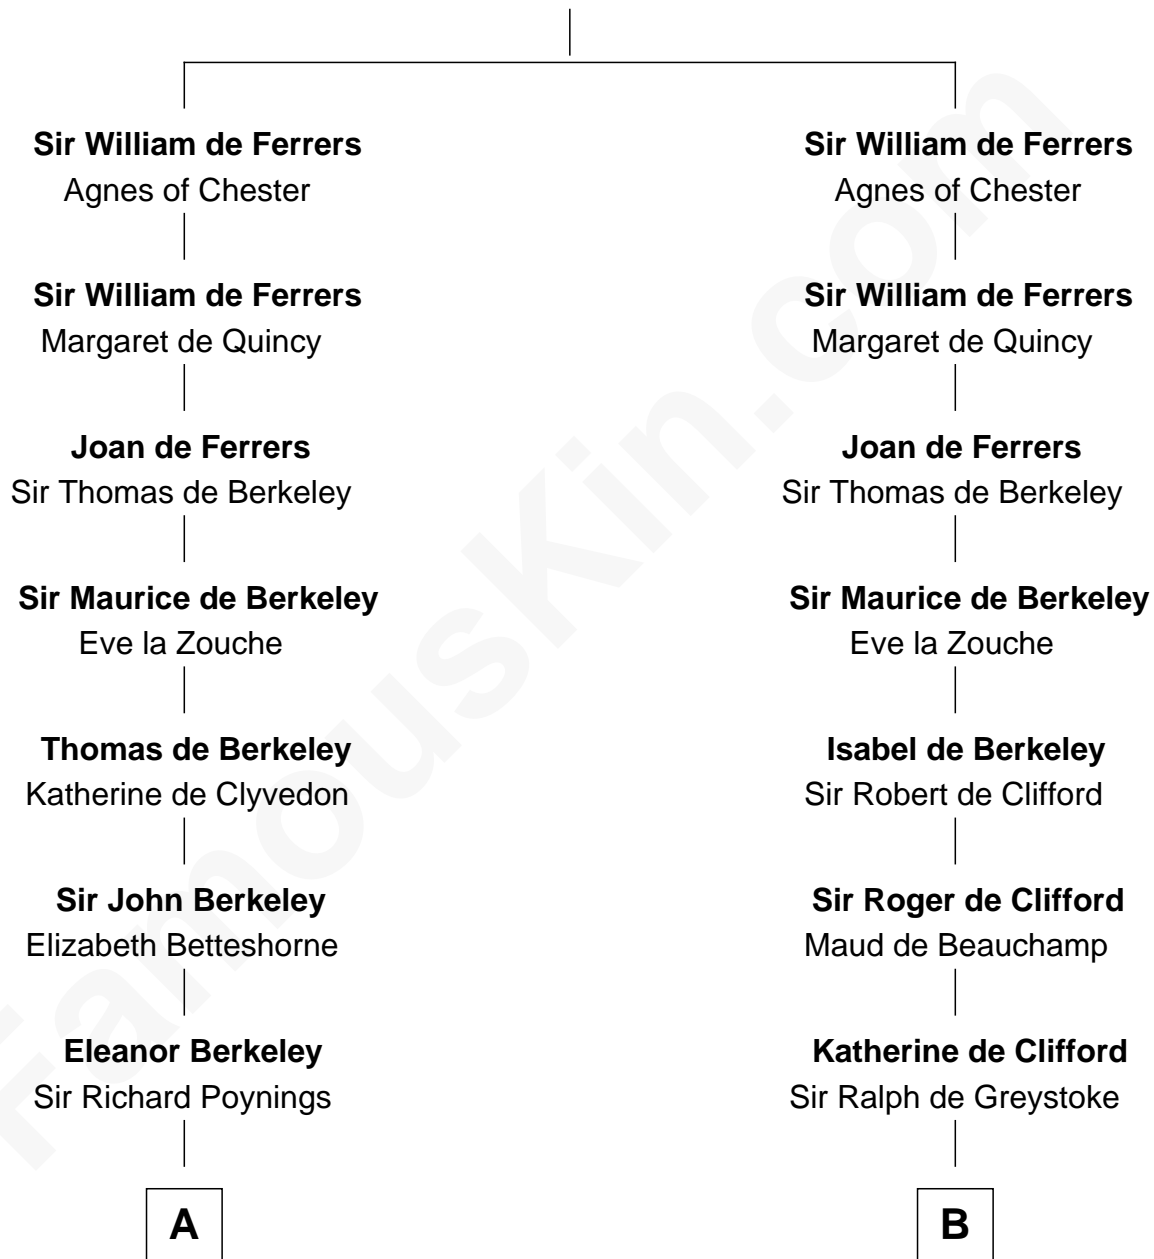

FamousKin.com Relationship Chart of

Horace Gray

U.S. Supreme Court Justice

21st cousin of

Ralph Waldo Emerson

American Poet

William de Ferrers

Sybil de Braose

C

Joanna Cotton
Rev. John Brown

Elizabeth Brown
John Chipman

Elizabeth Chipman
William Gray

Horace Gray
Harriet Upham

Horace Gray
U.S. Supreme Court Justice

D

Rev. Samuel Moody
Hannah Sewall