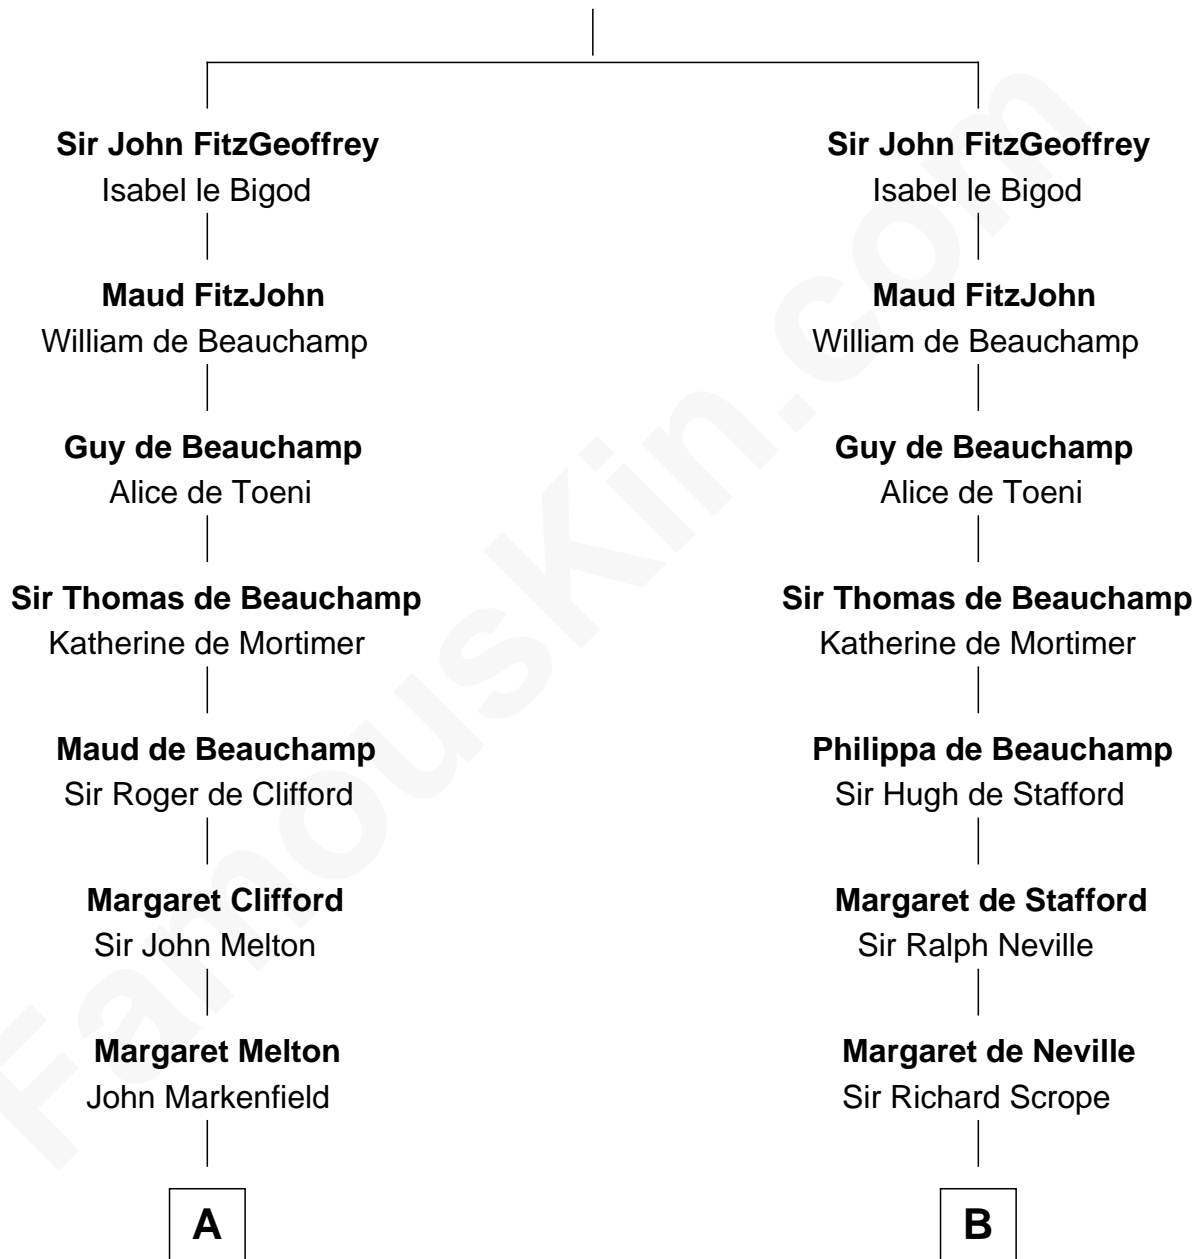

FamousKin.com

Relationship Chart of

Horace Gray

U.S. Supreme Court Justice

21st cousin of

Admiral Richard Byrd

Polar Explorer

Sir Geoffrey FitzPiers

Aveline de Clare

C

Joanna Cotton
Rev. John Brown

Elizabeth Brown
John Chipman

Elizabeth Chipman
William Gray

Horace Gray
Harriet Upham

Horace Gray
U.S. Supreme Court Justice

D

Benjamin Harrison
Evelyn Taylor Byrd

Anne Harrison
Richard Evelyn Byrd

Col. William Byrd
Jane Meriwether Rivers

Richard Evelyn Byrd
Eleanor Bolling Flood

Admiral Richard Byrd
Polar Explorer