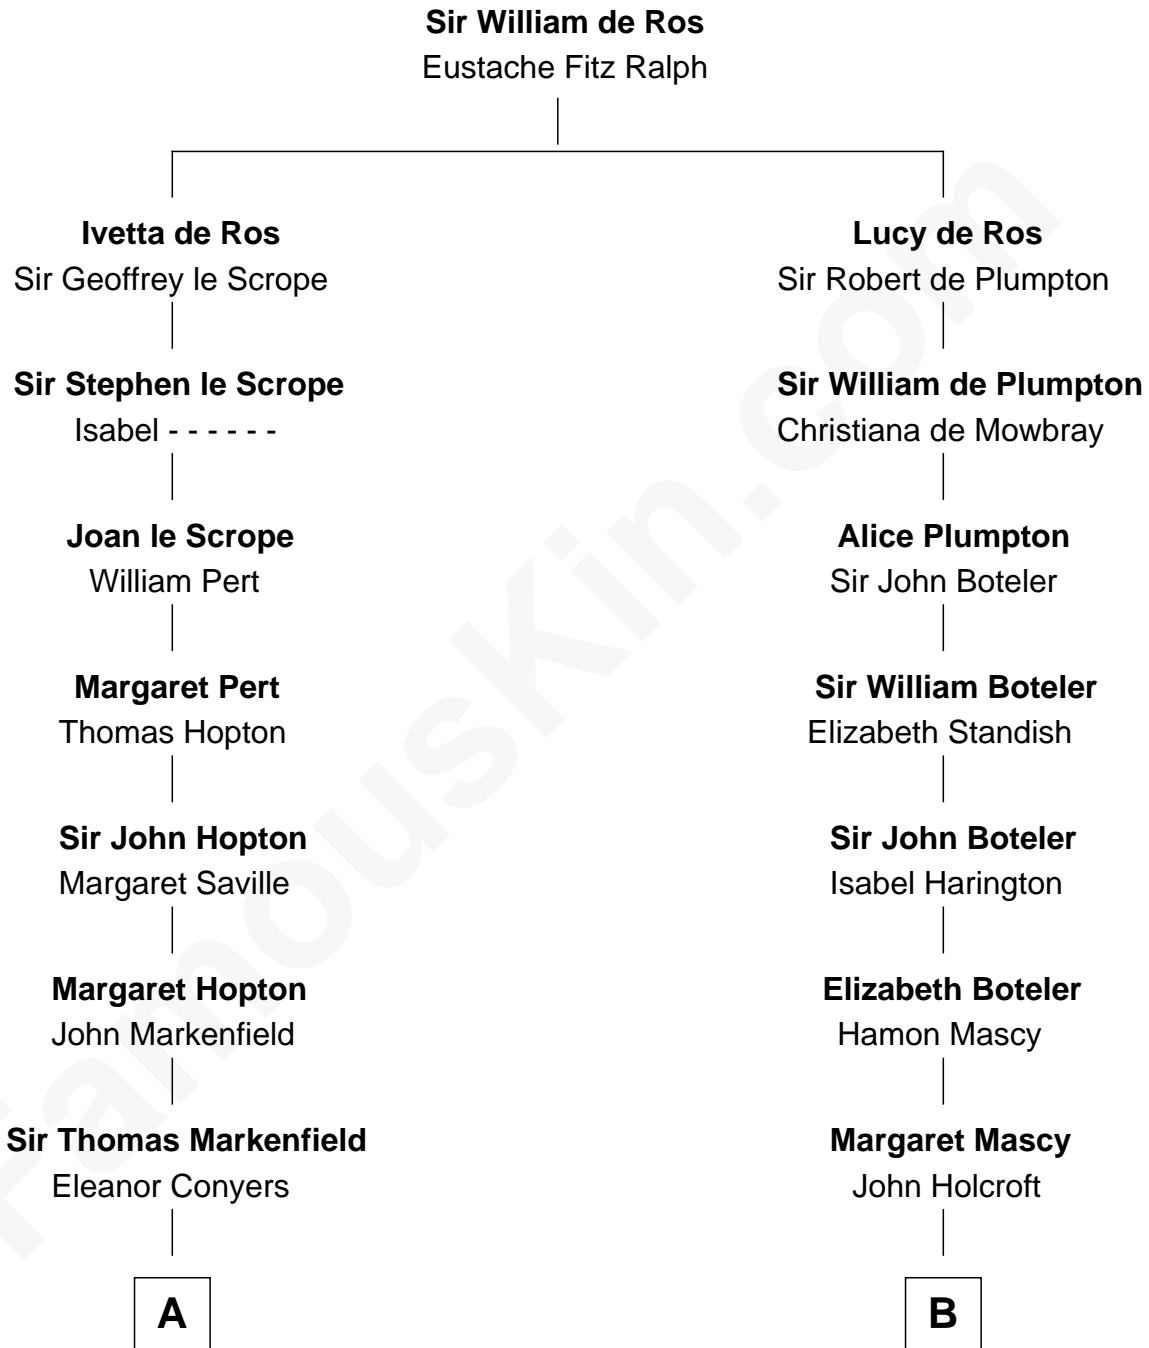

FamousKin.com

Relationship Chart of

Horace Gray

U.S. Supreme Court Justice

18th cousin 1 time removed of

Ellen (Herndon) Arthur

Wife of President Chester A. Arthur

C

Elizabeth Chipman

William Gray

Horace Gray

Harriet Upham

Horace Gray

U.S. Supreme Court Justice

D

Capt. William Lewis Herndon

Frances Elizabeth Hansborough

Ellen (Herndon) Arthur

Wife of President Chester Arthur

FamousKin.com