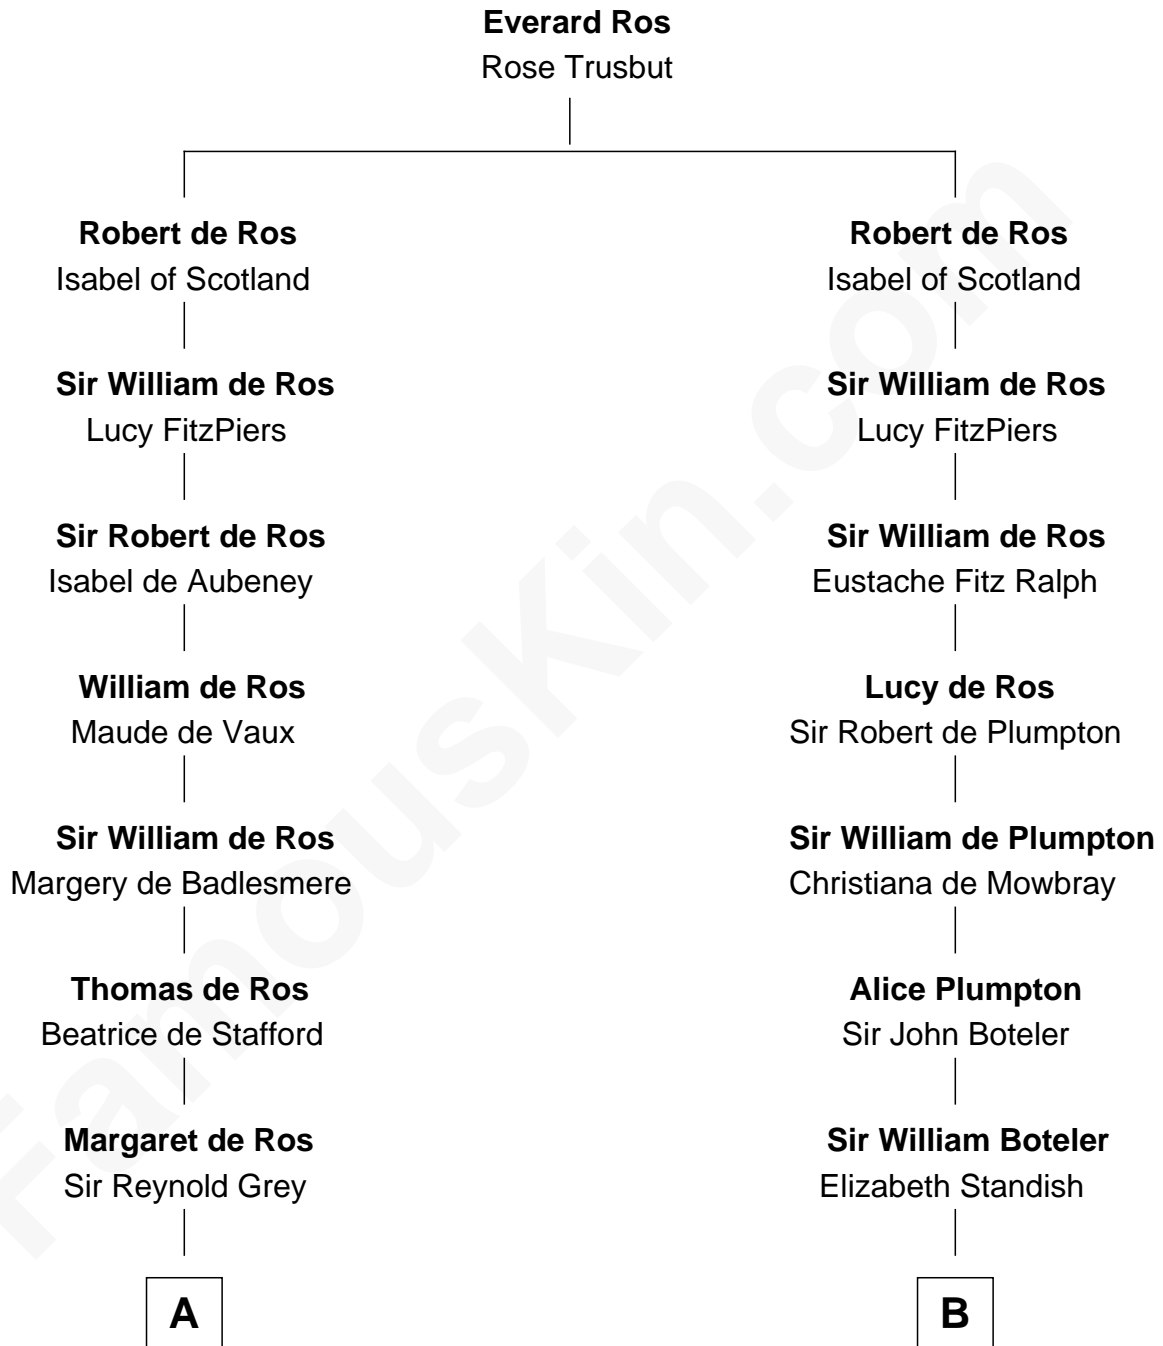

## Relationship Chart of

**Horace Gray**

*U.S. Supreme Court Justice*

21st cousin of

**Ellen (Herndon) Arthur**

*Wife of President Chester A. Arthur*

**C**

**Joanna Cotton**  
Rev. John Brown

**Elizabeth Brown**  
John Chipman

**Elizabeth Chipman**  
William Gray

**Horace Gray**  
Harriet Upham

**Horace Gray**  
*U.S. Supreme Court Justice*

**D**

**Edward Herndon**  
Elizabeth - - - - -

**Joseph Herndon**  
Mary Minor