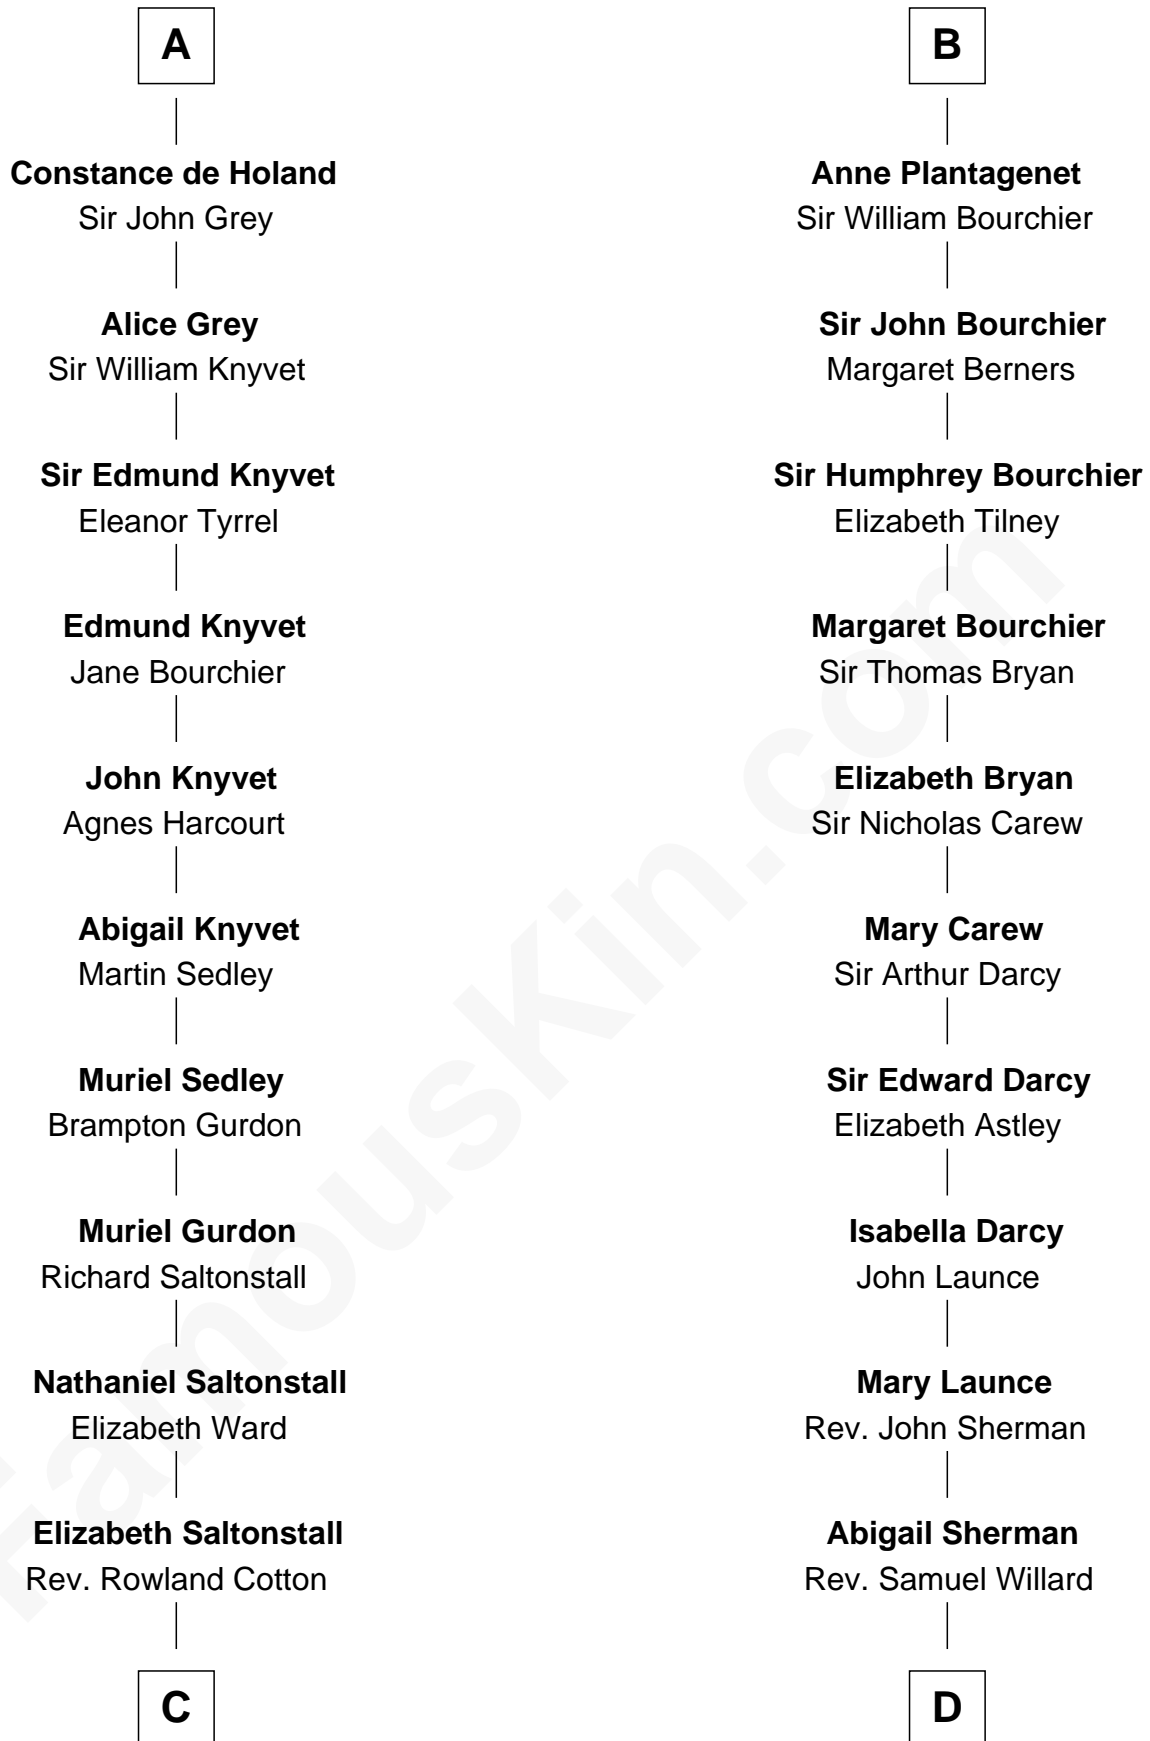

FamousKin.com

Relationship Chart of

Horace Gray

U.S. Supreme Court Justice

19th cousin 2 times removed of

Robert Treat Paine

Signer of the Declaration of Independence

Philip of Swabia

Edward I, King of England

Edmund of Woodstock

Margaret Wake

Joan Plantagenet

Thomas Holand

John de Holand

Elizabeth of Lancaster

A

Isabella of France

Edward II, King of England

Edward III, King of England

Philippa of Hainault

Sir Thomas Plantagenet

Eleanor de Bohun

B

C

Joanna Cotton
Rev. John Brown

Elizabeth Brown
John Chipman

Elizabeth Chipman
William Gray

Horace Gray
Harriet Upham

Horace Gray
U.S. Supreme Court Justice

D

Abigail Willard
Rev. Samuel Treat

Eunice Treat
Thomas Paine